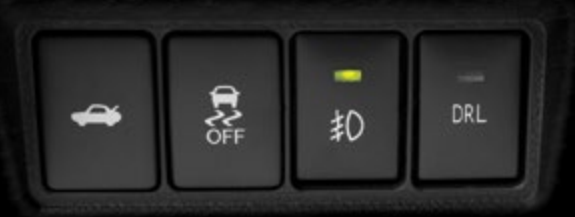

2014 PRODUCT CATALOG - FALL EDITION

Halogen Fog Lights - LED Fog Lights - Daytime Running Lights

HALOGEN **FOG LIGHT** KITS

HALOGEN FOG LIGHT KITS

OEM Switches

Auer Automotive In-Dash Switches are 100% OEM quality and are designed to match the existing dashboard switches. The look of our Fog Light and DRL switches will blend perfectly within any Toyota or Scion vehicle.