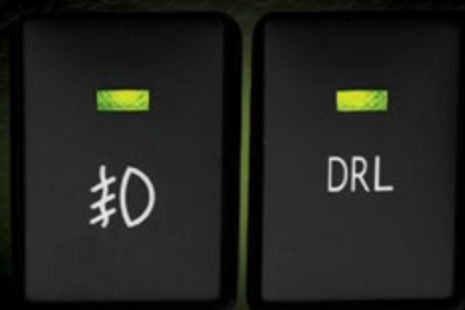

AVALON
2013 - 2015

Part No. TAV-813

TUNDRA
2007 - 2013

Part No. TTU-301

OEM Switches

A great feature of our In-Dash Switches is the Fog Light or DRL emblem will illuminate at night to allow for easy identification of the switch. In addition, the light indicator within the In-Dash Switch will illuminate when the Fog Lights or DRL's have been turned on.