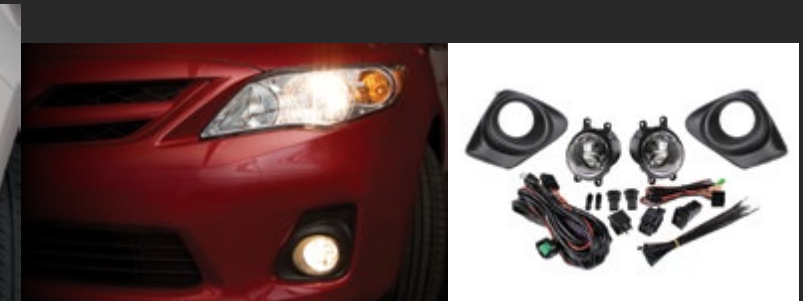

2014 PRODUCT CATALOG - FALL EDITION

Halogen Fog Lights - LED Fog Lights - Daytime Running Lights

HALOGEN **FOG LIGHT** KITS

HALOGEN FOG LIGHT KITS

OEM Switches

Auer Automotive In-Dash Switches are 100% OEM quality and are designed to match the existing dashboard switches. The look of our Fog Light and DRL switches will blend perfectly within any Toyota or Scion vehicle.

AVALON
2013 - 2015

Part No. TAV-313

COROLLA
2014 - 2015

Part No. TCO-314

Corolla 2011 - 2013

Part No. TCO-303

Corolla 2008 - 2010

Part No. TCO-301