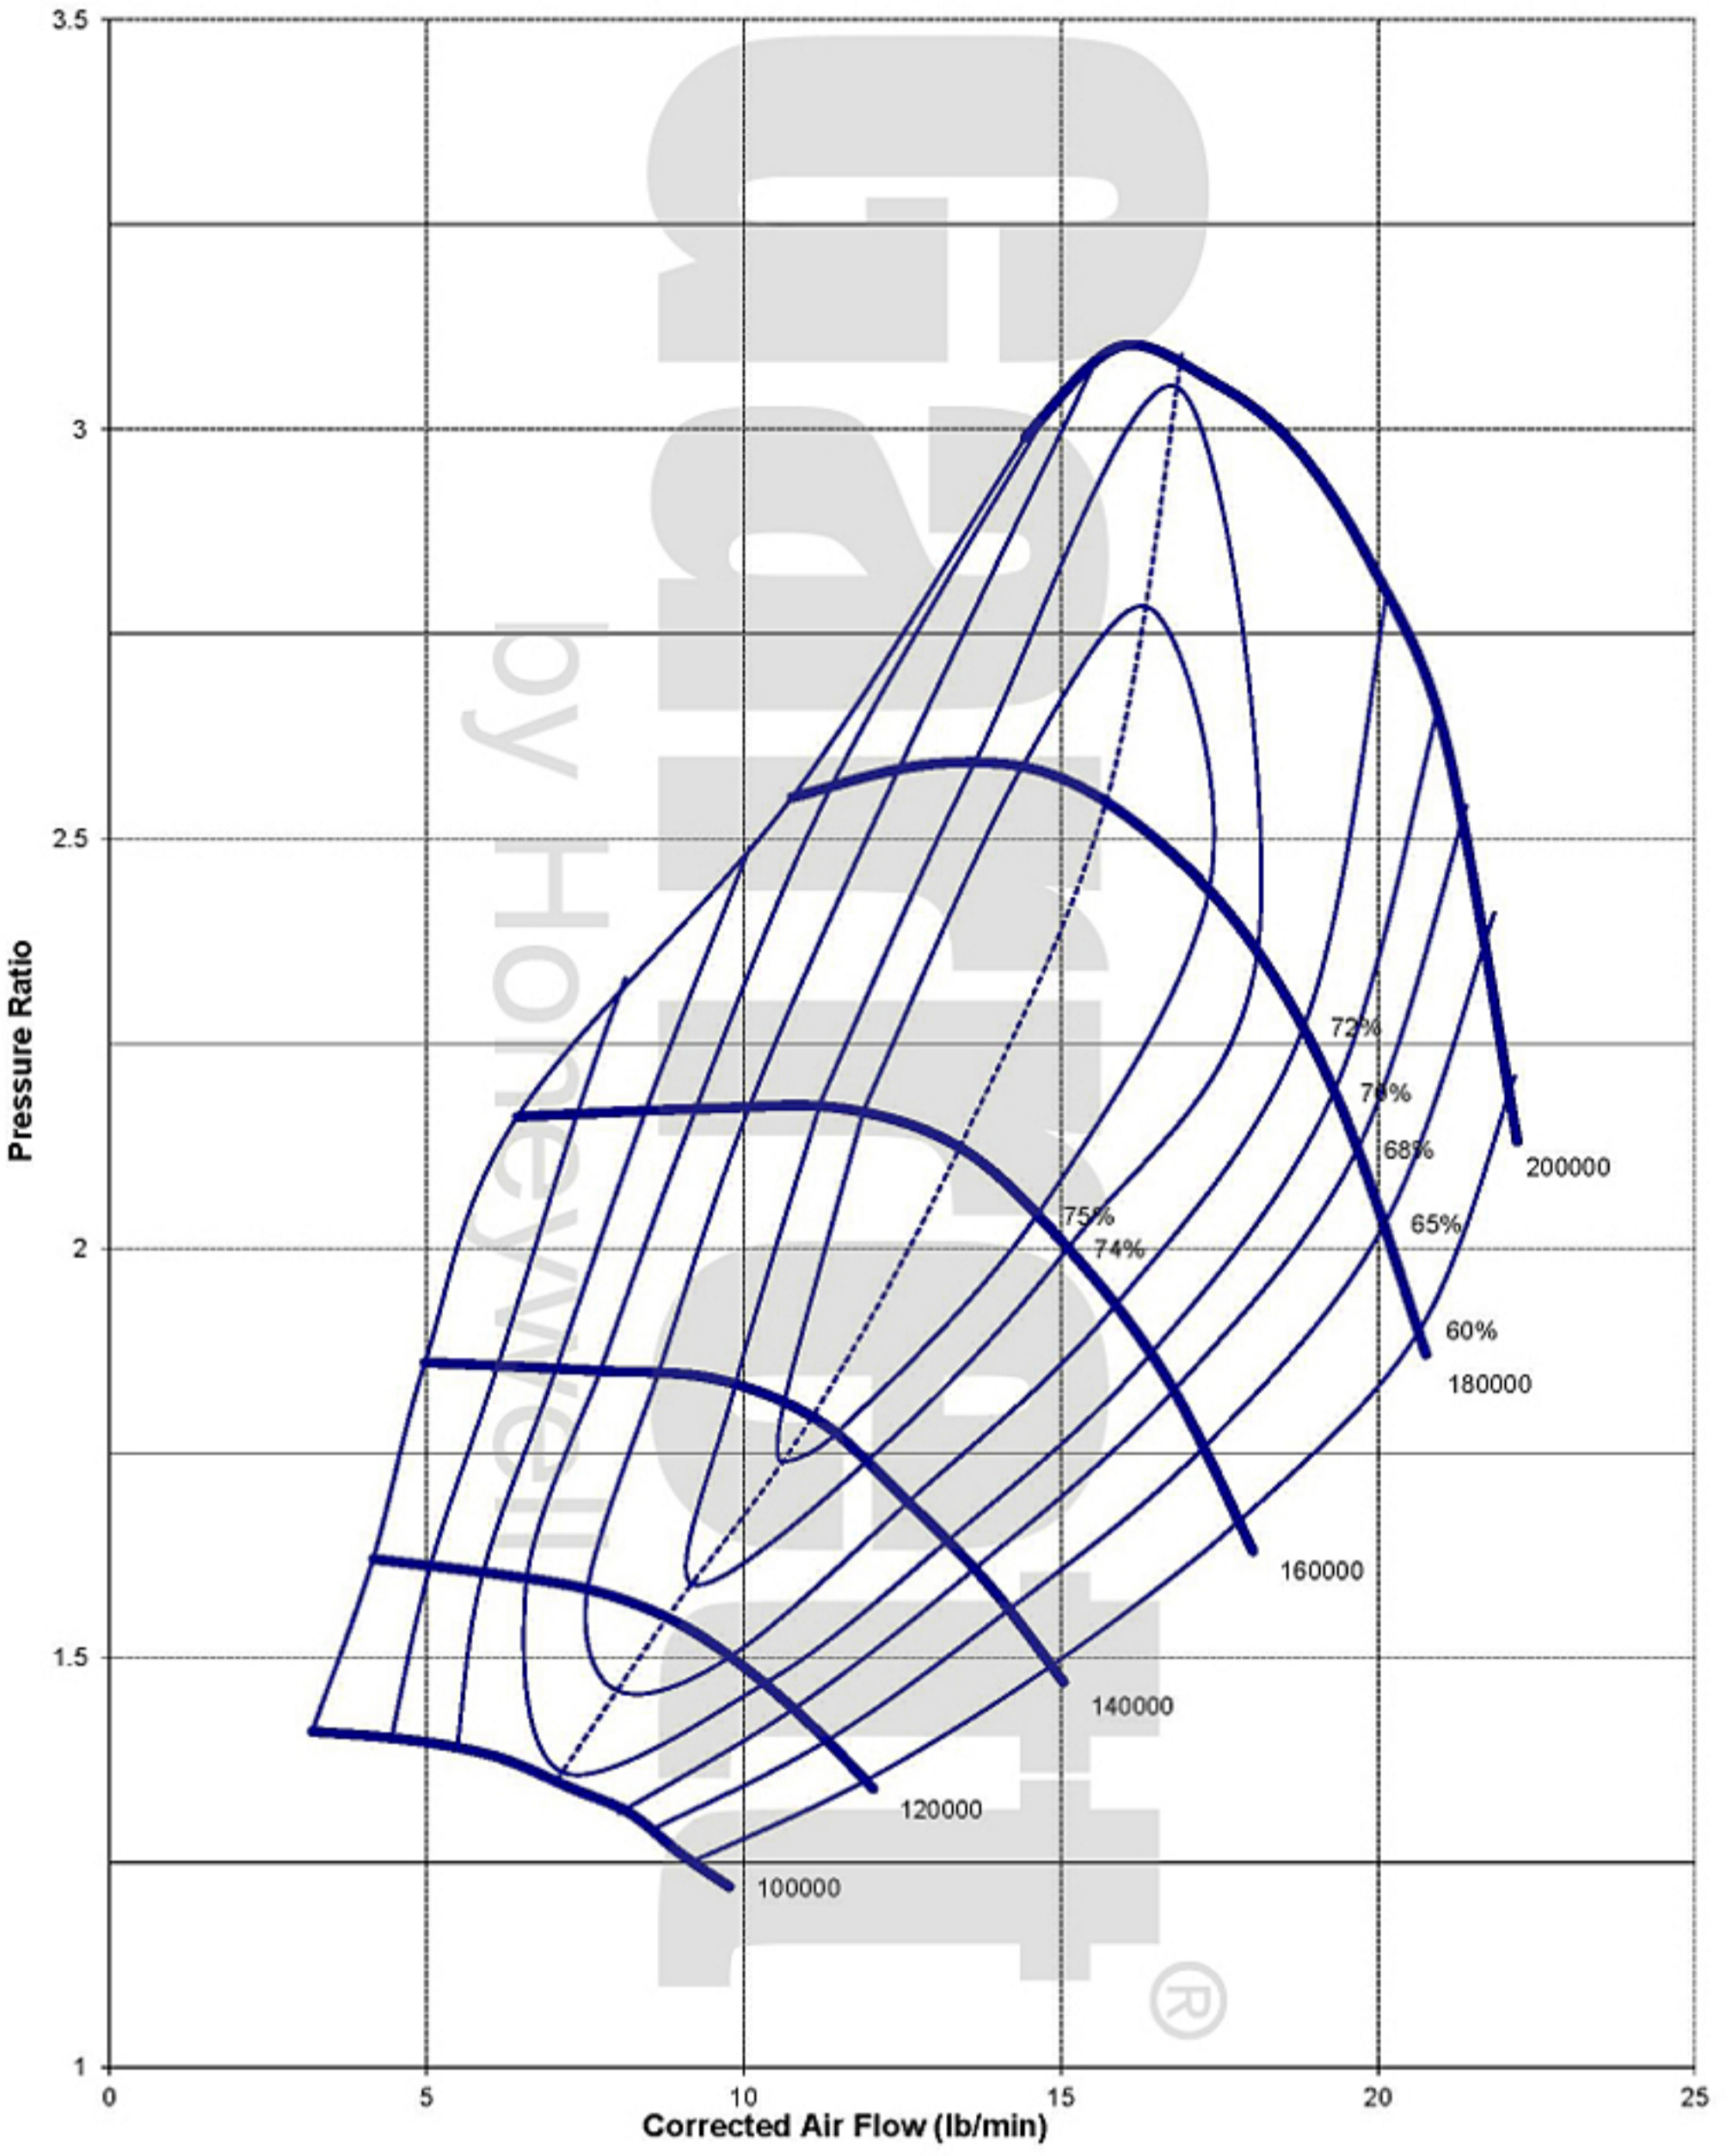

GT1749V, 49mm, 55 Trim, 0.46 A/R

GT1749V, 70 Trim, 0.61 A/R