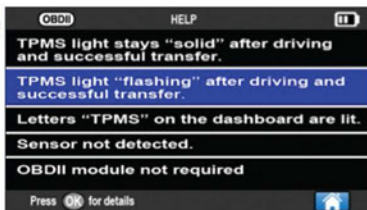

ATEQ

VT56 OBDII TPMS DIAGNOSTIC TOOL

TPMS Solutions
We turn this  OFF!

- ▶ INTELLIGENT, INTUITIVE AND TOTALLY RE-INVENTED
- ▶ HIGH RESOLUTION 4.3" COLOR DISPLAY
- ▶ THE MOST ADVANCED TPMS TOOL ON THE MARKET

OBDII LOCATION

Do you know the location of every car's OBDII connector? The VT56 does and displays the exact location for you.

SENSORS ON ONE SCREEN

The VT56 displays all the sensor information on a single screen. Transfer to OBDII or PRINT the sensor details right away.

INTEGRATED HELP

All the information you need at your fingertips: help, tool training, vehicle reset procedures and aftermarket sensor part numbers.

The ATEQ VT56 has built on the features and user-friendliness of the ATEQ VT55 TPMS tool in a completely re-thought package.

- The best TPMS tool with color screen and icon based navigation
- Ergonomic keypad
- Vehicle selection made easy with the integrated VIN barcode reader
- Multiple audit reports

Optional Wireless Printing with dock integrated printer