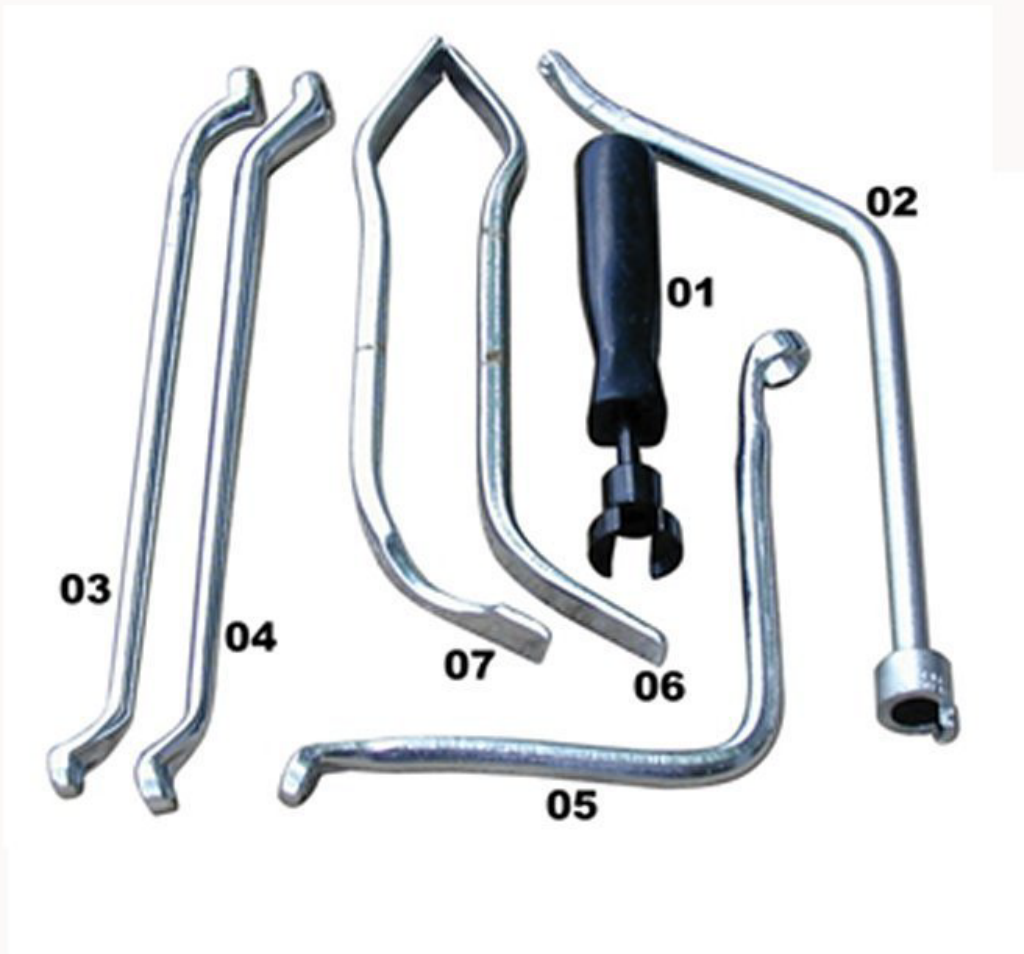

ATD-5147

ITEM#	ORDERING PART#	PART DESCRIPTION
1	PRT5147-01	5/16" (3/4" DIAMETER) BRAKE SPRING TOOL
2	PRT5147-02	9-3/4" BRAKE SPRING TOOL
3	PRT5147-03	8-1/2" BRAKE BLEEDER WRENCH (5/16" AND 3/8" HEX BOX)
4	PRT5147-04	9" BRAKE BLEEDER WRENCH (1/4" AND 3/8" HEX BOX)
5	PRT5147-05	90° 5-1/8" BRAKE BLEEDER WRENCH (8MM AND 10MM)
6	PRT5147-06	8-3/16" BRAKE ADJUSTMENT TOOL (29° AND 45°)
7	PRT5147-07	8-1/4" BRAKE ADJUSTMENT TOOL (29° AND 45°)