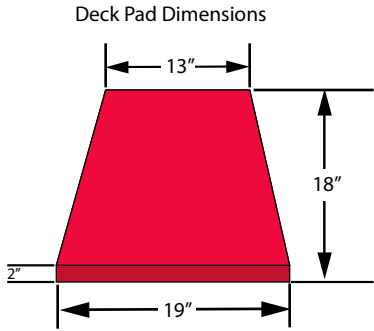

## ATD-8116F

**Shipping Weight - 85 lbs.**  
**Max Working Load - 400 lbs.**

Rely only on high-grade automotive creepers offered on our virtual shelves.