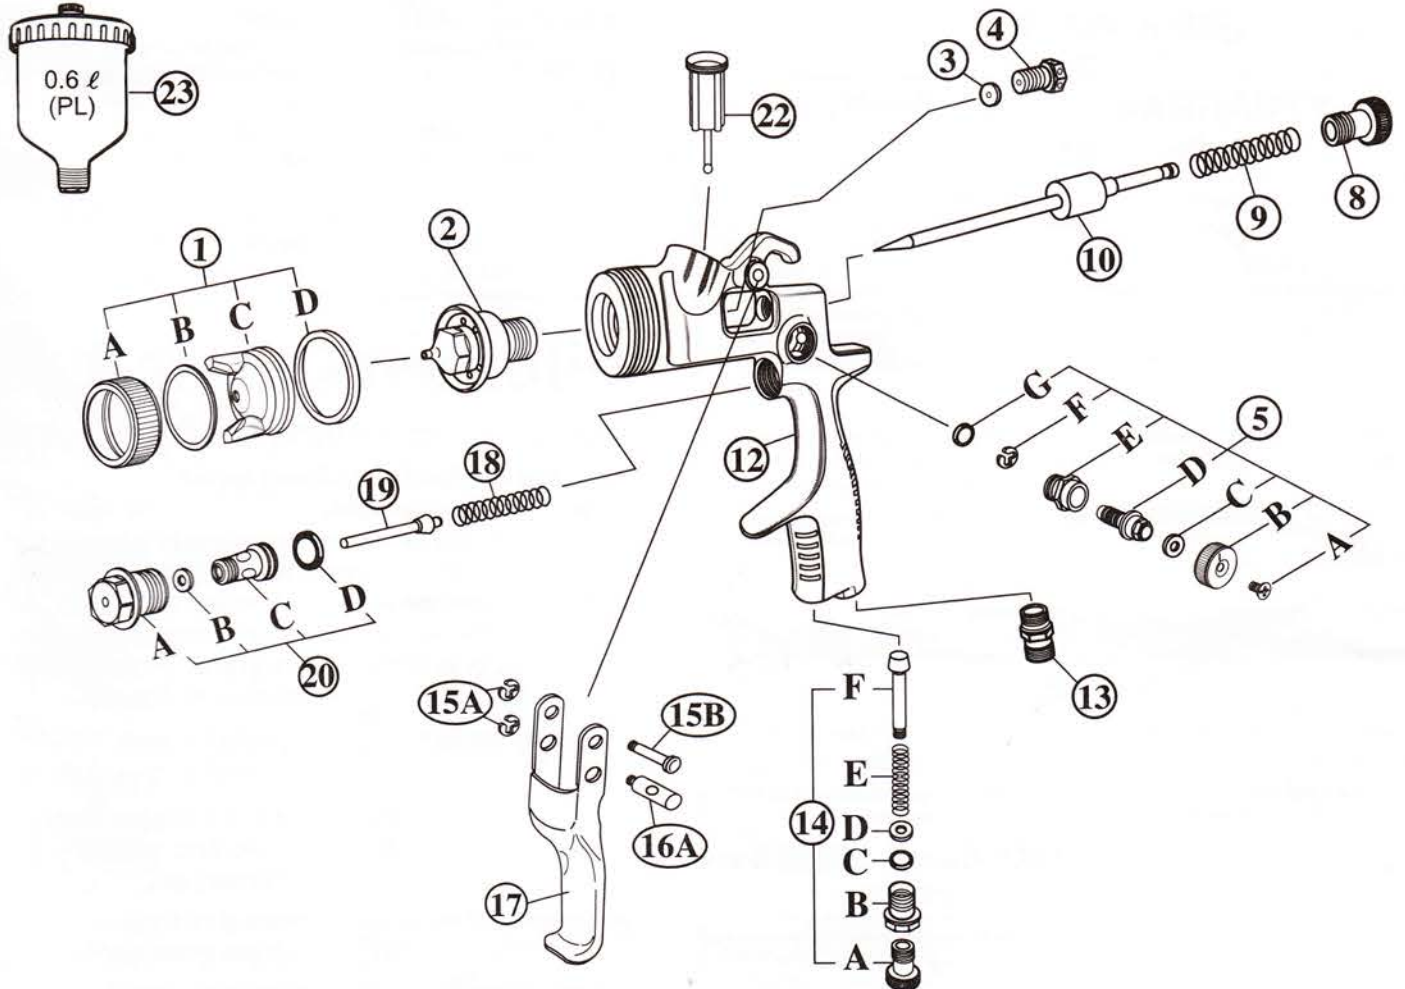

PARTS BREAKDOWN

Parts List

Index No.	Part No.	Description	Qty
1	EUROHE103-01	Air Cap Set	1
2	EUROHE103-02	Fluid Nozzle (1.3mm)	1
2	EUROHE105-02	Fluid Nozzle (1.5mm)	1
2	EUROHE107-02	Fluid Nozzle (1.7mm)	1
2	EUROHE109-02	Fluid Nozzle (1.9mm)	1
3	EUROHE103-03	Needle Valve Packing	1
4	EUROHE103-04	Needle Valve Packing Seat	1
5	EUROHE103-05	Spreader Adjusting Valve Set	1
8	EUROHE103-08	Fluid Adjusting Screw	1
9	EUROHE103-09	Needle Valve Spring	1
10	EUROHE103-10	Fluid Needle Set	1
11	EUROHE103-11	0.6L Cup	1
12	EUROHE103-12	Gun Body	1
13	EUROHE103-13	Air Hose Joint	1

Index No.	Part No.	Description	Qty
14	EUROHE103-14	Air Adjusting Valve Set	1
15A	EUROHE103-15A	E Ring	2
15B	EUROHE103-15B	Trigger Pin	1
16A	EUROHE103-16A	Fluid Actuator Pin	1
17	EUROHE103-17	Trigger	1
18	EUROHE103-18	Air Valve Spring	1
19	EUROHE103-19	Air Valve	1
20	EUROHE103-20	Air Valve Seat Set	1
20A	EUROHE103-20A	Air Valve Seat	1
20B	EUROHE103-20B	Air Valve Packing	1
20C	EUROHE103-20C	Valve Body	1
20D	EUROHE103-20D	O-Ring	1
22	EUROHE103-22	Filter	1
23	EUROHE103-23	600ml Cup	1