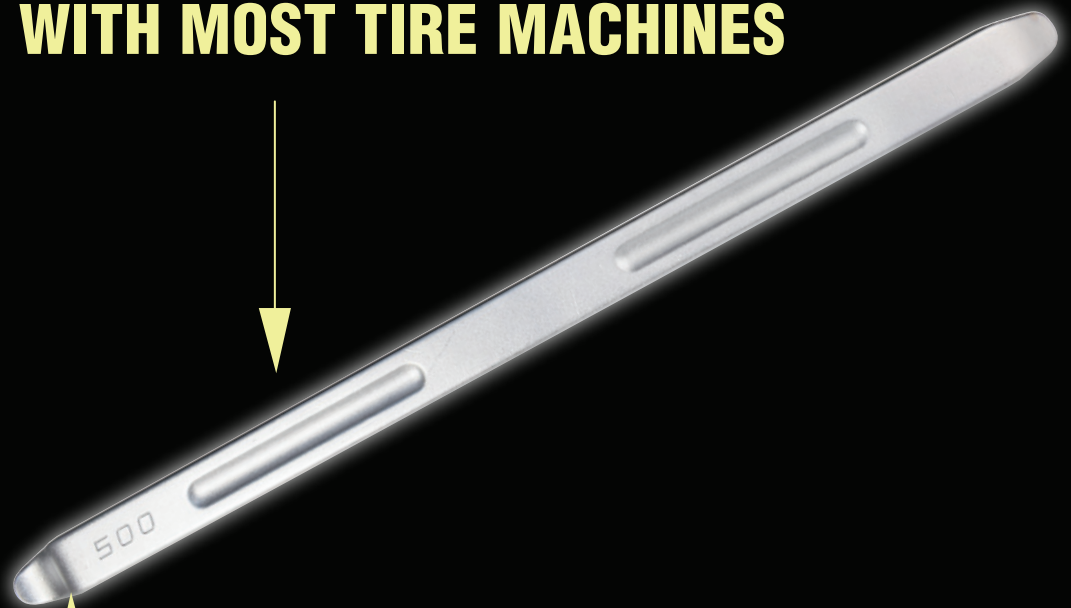

**PROVIDES LEVERAGE TO
SEPERATE MOST TIRES AND WORK
WITH MOST TIRE MACHINES**

Model # 7449

**20" TIRE IRON
SPOON LEVER**

**SPECIALLY DESIGNED TIP
ENGAGES TIRE BEAD SO IT
CAN BE EASILY REMOVED**

Model	Material
7449	Forged CR-V

**POPULAR 20" (500MM) LENGTH
WITH FORGED LONG LASTING
CONSTRUCTION**

**A MUST HAVE FOR ANY TIRE
REPAIR OR SERVICE CENTER**

 **Astro Pneumatic
Tool Company**

HAND TOOLS

SHOP EQUIPMENT UNDERCAR KIT HYDRAULICS AIR TOOLS

AP Astro

MODEL NO.
7449

20" TIRE IRON SPOON LEVER

Specially designed tip engages tire bead so it can be easily removed

Provides leverage to separate most tires and works with most tire machines

- ✓ Popular 20" (500mm) length with forged long lasting construction
- ✓ A must have for any tire repair or service center