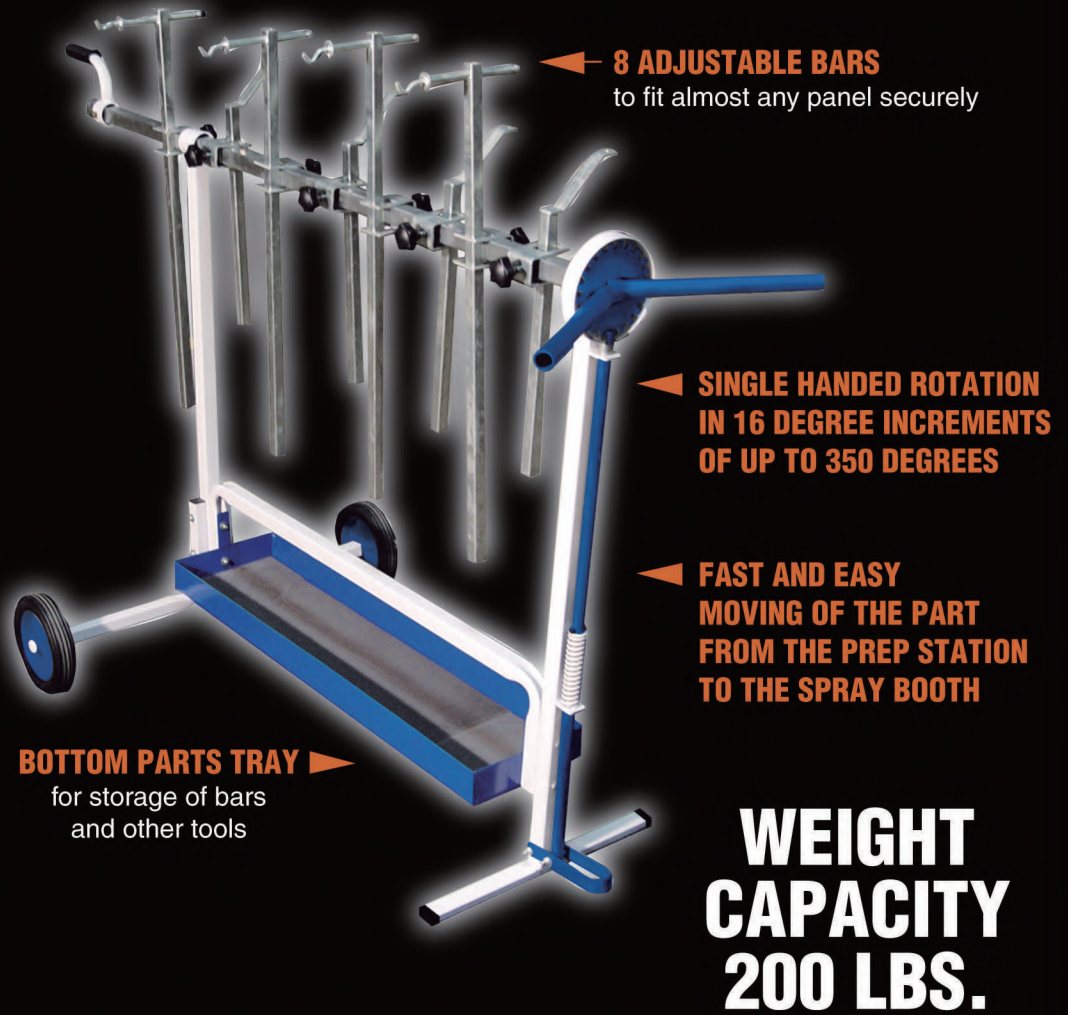

Model # 7300

**SUPER STAND
- UNIVERSAL
ROTATING
PARTS WORK
STAND**

Model	Weight
7300	57 lbs.

**ACCOMODATES ANY PANEL,
FENDER, DOOR, HOOD, OR
BUMPER WHICH MAKES REPAIRS
AND REFINISHING EASY**

PAINT & BODY

Check out the collection of workbenches we offer.