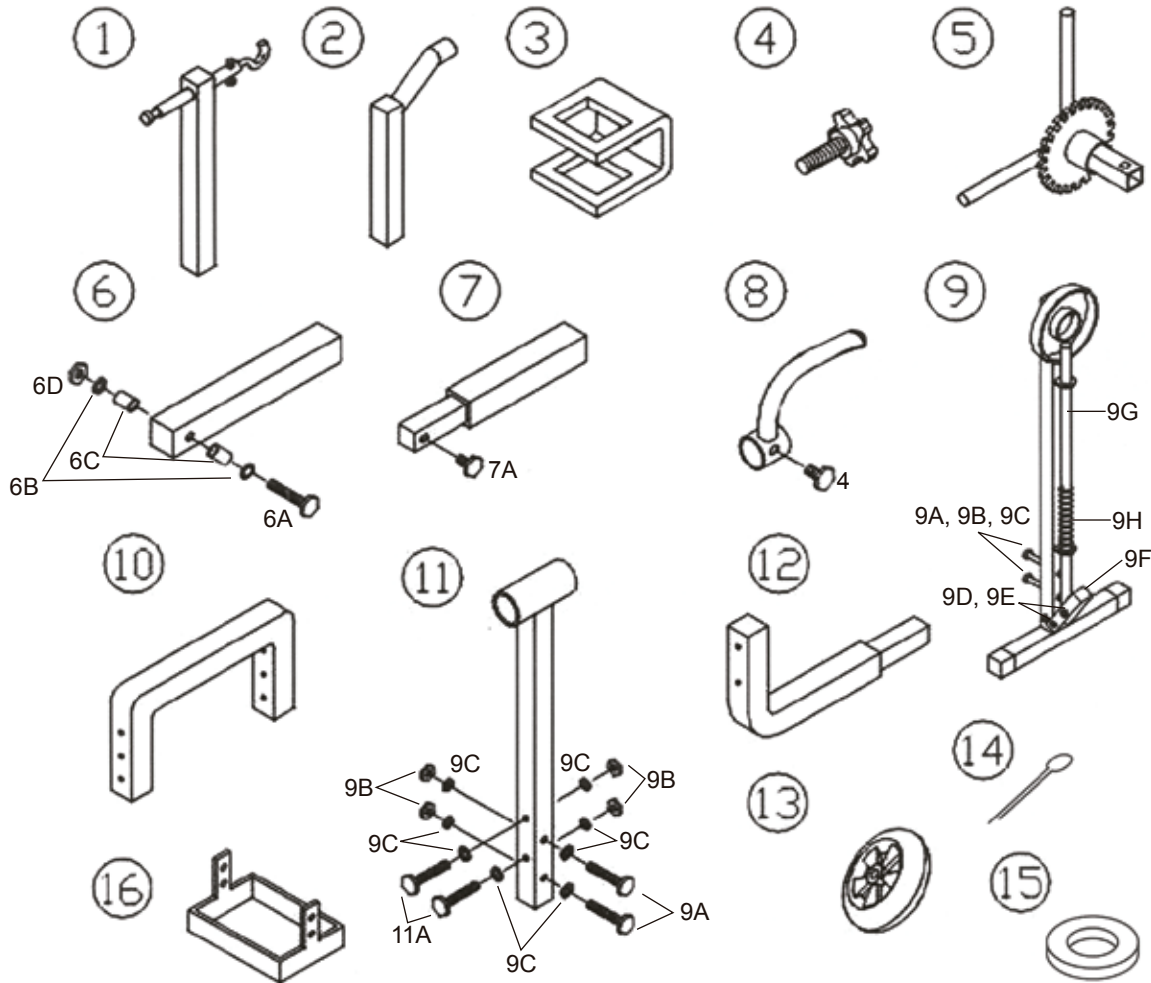

## PARTS BREAKDOWN

## Parts List

Part No.	Description	Qty	Part No.	Description	Qty	Part No.	Description	Qty
7300-01	Suspend Arm	4	7300-7A	Bolt	1	7300-10	Fixed Pole	1
7300-02	Prop Arm	4	7300-08	Handle	1	7300-11	Rear Brace	1
7300-03	Buckle	8	7300-09	Front Brace	1	7300-11A	3 1/2" Rear Brace Bolt	2
7300-04	Knob	9	7300-9A	3" Bolt	4	7300-12	Wheel Pole	2
7300-05	Adjustable Gear Wheel	1	7300-9B	Nut	6	7300-13	Wheel	2
7300-06	Stand Pole	1	7300-9C	Washer	12	7300-14	Cotter Pin	2
7300-6A	Stand Bolt	1	7300-9D	Pedal Bolt	2	7300-15	Large Washer	2
7300-6B	Stand Washer	2	7300-9E	Pedal Nut	2	7300-16	Tray	1
7300-6C	Plastic Bushing	1	7300-9F	Pedal	1			
7300-6D	Stand Nut	1	7300-9G	Front Bar	1			
7300-07	Stand Extension Pole	1	7300-9H	Front Spring	1			