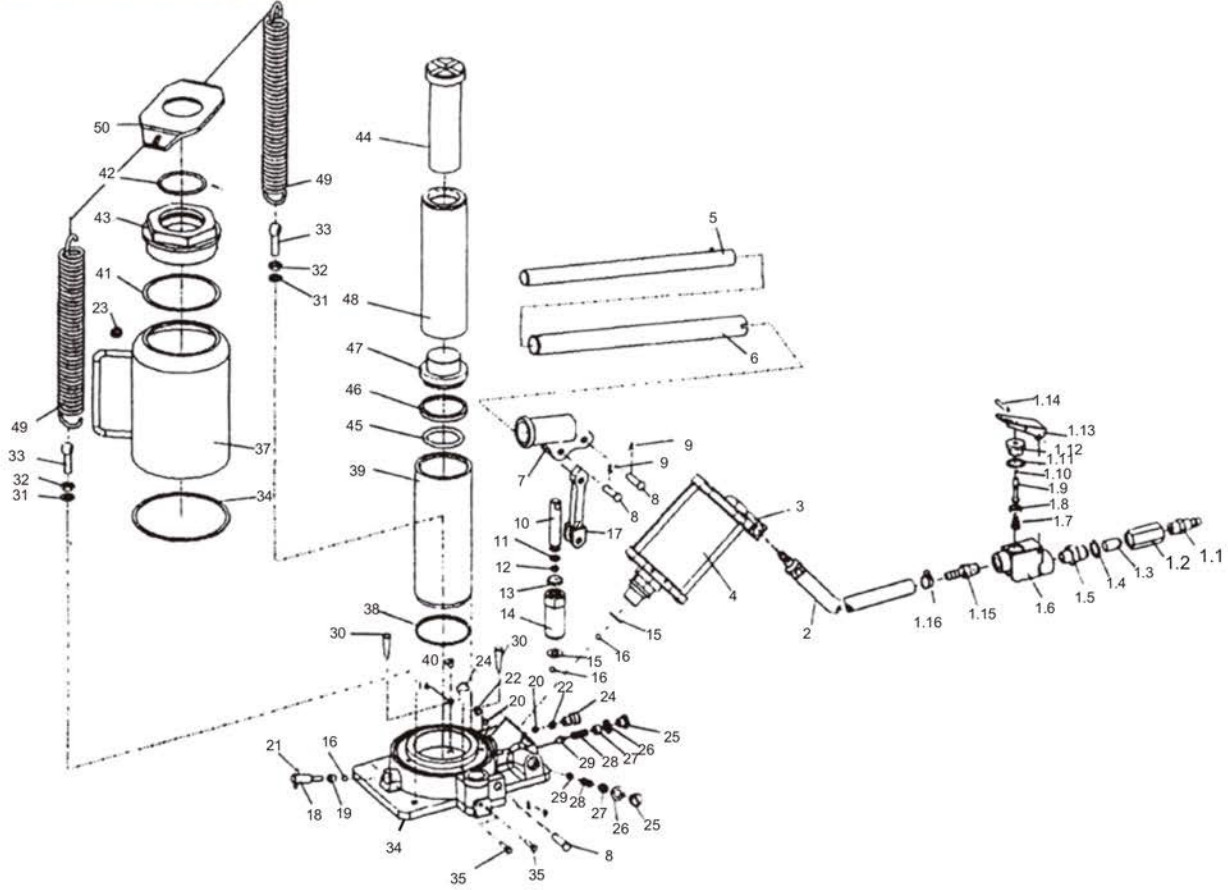

PARTS BREAKDOWN

Parts List

Index No.	Part No.	Description	Qty	Index No.	Part No.	Description	Qty	Index No.	Part No.	Description	Qty
1.1	5304-1.1	Hose Connector	1	8	5304-8	Shaft Pin	3	30	5304-30	Filter Net	2
1.2	5304-1.2	Connecting Nut	1	9	5304-9	Cotter Pin	3	31	5304-31	Spring Washer	2
1.3	5304-1.3	Air Filter	1	10	5304-10	Pump Plunger	1	32	5304-32	Nut 8	2
1.4	5304-1.4	"O" Ring 18 x 24	1	11	5304-11	Pump Plunger Retainer	1	33	5304-33	Bolt M8 x 35	2
1.5	5304-1.5	Connector	1	12	5304-12	"O" Ring	1	34	5304-34	Base	1
1.6	5304-1.6	Valve Body	1	13	5304-13	Dust Proof Ring	1	35	5304-35	Plug Screw	4
1.7	5304-1.7	Spring	1	14	5304-14	Pump Reservoir	1	36	5304-36	Cylinder Bottom Seal	1
1.8	5304-1.8	Packing	1	15	5304-15	Copper Washer	1	37	5304-37	Reservoir	1
1.9	5304-1.9	Throttle	1	16	5304-16	Steel Ball 6	6	38	5304-38	Packing	1
1.10	5304-1.10	"O" Ring 3 x 1.6	1	17	5304-17	Plunger Convecting Rod	1	39	5304-39	Cylinder	1
1.11	5304-1.11	"O" Ring 18 x 2.4	1	18	5304-18	Release Valve screw	1	40	5304-40	Stell Ball Retainer	2
1.12	5304-1.12	Nut	1	19	5304-19	Release Vale Seal	1	41	5304-41	Cylinder Top Seal	1
1.13	5304-1.13	Lever	1	20	5304-20	Steel Ball 6.35	1	42	5304-42	"O" Ring	1
1.14	5304-1.14	Lever Rin	1	21	5304-21	Pin	1	43	5304-43	Top Nut	1
1.15	5304-1.15	Hose Connector	1	22	5304-22	Valve Spring	2	44	5304-44	Extension Screw	1
1.16	5304-1.16	Hose Band	2	23	5304-23	Filler Plug	1	45	5304-45	"O" Ring	1
2	5304-2	Air Hose	1	24	5304-24	Screw	2	46	5304-46	"O" Ring Returner	1
3	5304-3	Connector	1	25	5304-25	Plug Screw	2	47	5304-47	Ram Header	1
4	5304-4	Air Pump	1	26	5304-26	Plug Washer	2	48	5304-48	Ram	1
5	5304-5	Handle Upper	1	27	5304-27	Overload Valve Screw	2	49	5304-49	Spring	2
6	5304-6	Handle lower	1	28	5304-28	Safety Valve Spring	2	50	5304-50	Spring Plate	1
7	5304-7	Plunger	1	29	5304-29	Overload Tapering Valve	2				