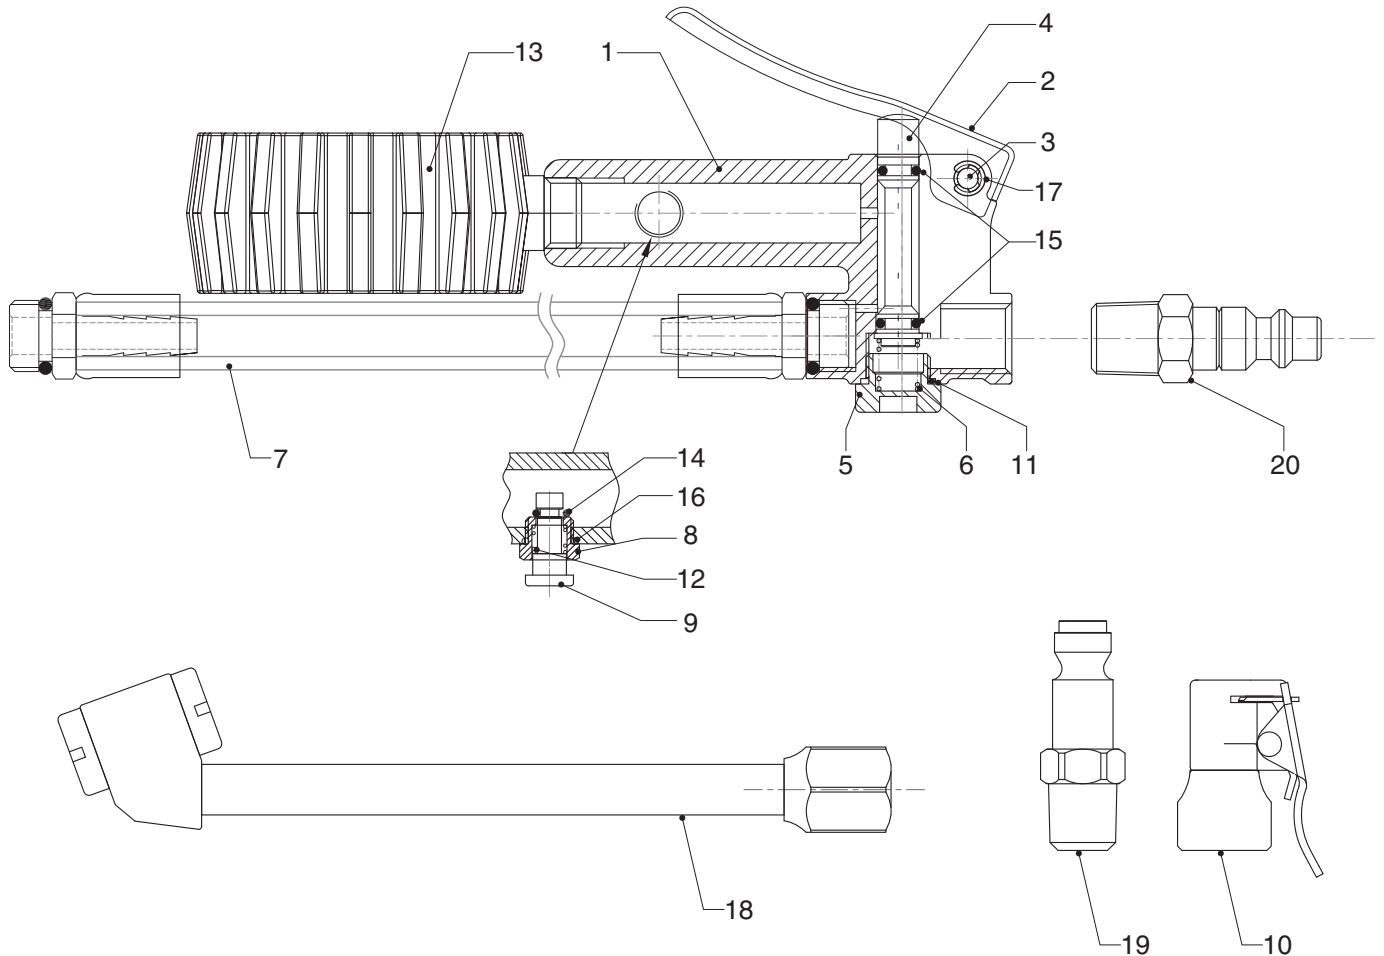

## PARTS BREAKDOWN

### Parts List

Index	Part No.	Description	Qty	Index	Part No.	Description	Qty
1	3083-01	Inflator Body	1	11	3083-11	O Ring	1
2	3083-02	Trigger	1	12	3083-12	Outlet Spring	1
3	3083-03	Trigger Fixing Pin	1	13	3083-13	2.5" NPT Pressure Gauge	1
4	3083-04	Inlet Valve	1	14	3083-14	O Ring-N80	1
5	3083-05	Fixing Nut	1	15	3083-15	O Ring	2
6	3083-06	Inlet Spring	1	16	3083-16	O Ring	1
7	3083-07	1/4"x15" Rubber Air Hose Kit	1	17	3083-17	No.3 E Ring	1
8	3083-08	Outlet Screw	1	18	3083-18	6" Dual Chuck	1
9	3083-09	Outlet Valve	1	19	3083-19	1/4" Truflate Male Plug	1
10	3083-10	1/4" Locking Air Chuck	1	20	3083-20	1/4" M Industrial Male Plug	1