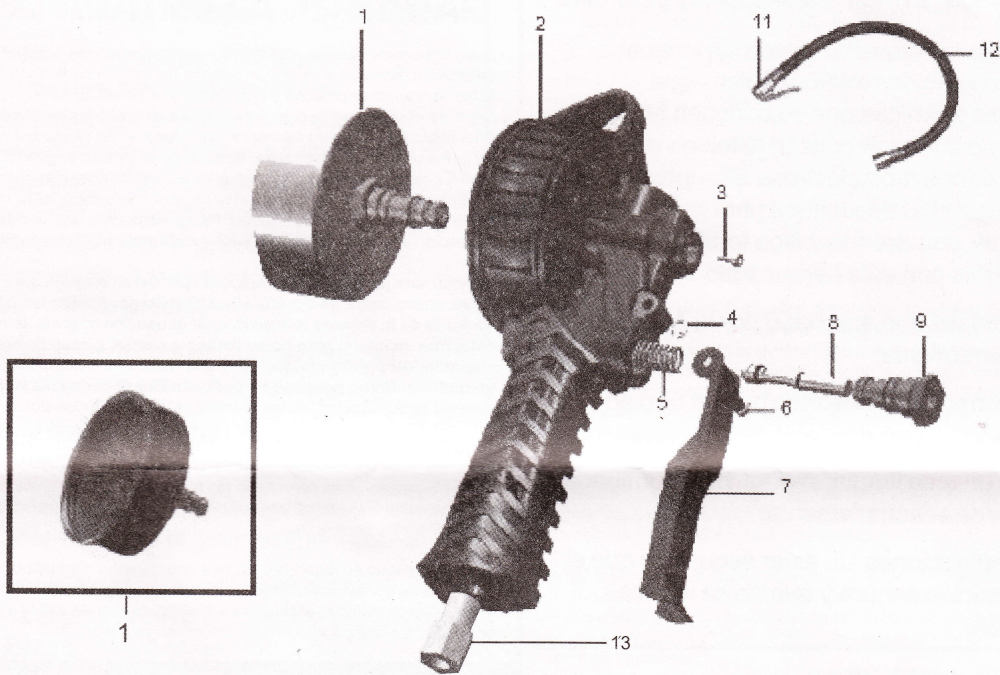

**Astro Pneumatic
Tool Company**

Model:

3081

Product Type:

DIAL TIRE INFLATOR

PARTS BREAKDOWN

Parts List

<i>Index No.</i>	<i>Part No.</i>	<i>Description</i>	<i>Qty</i>
1	3081-01	Analogue Gauge Assembly	1
2	3081-02	Main Body	1
3	3081-03	Hex Screw Ø3,5*8	1
4	3081-04	Circlip Ø3,5	2
5	3081-05	Spring 0,85*7,0 / 8,0 *18,5*7	1
6	3081-06	Lever Pin	1
7	3081-07	Lever	1
8	3081-08	Valve Assembly	1
9	3081-09	Valve Base Assembly	1
11	3081-11	Air Chuck	1
12	3081-12	Hose Assembly	1
13	3081-13	Air Inlet	1