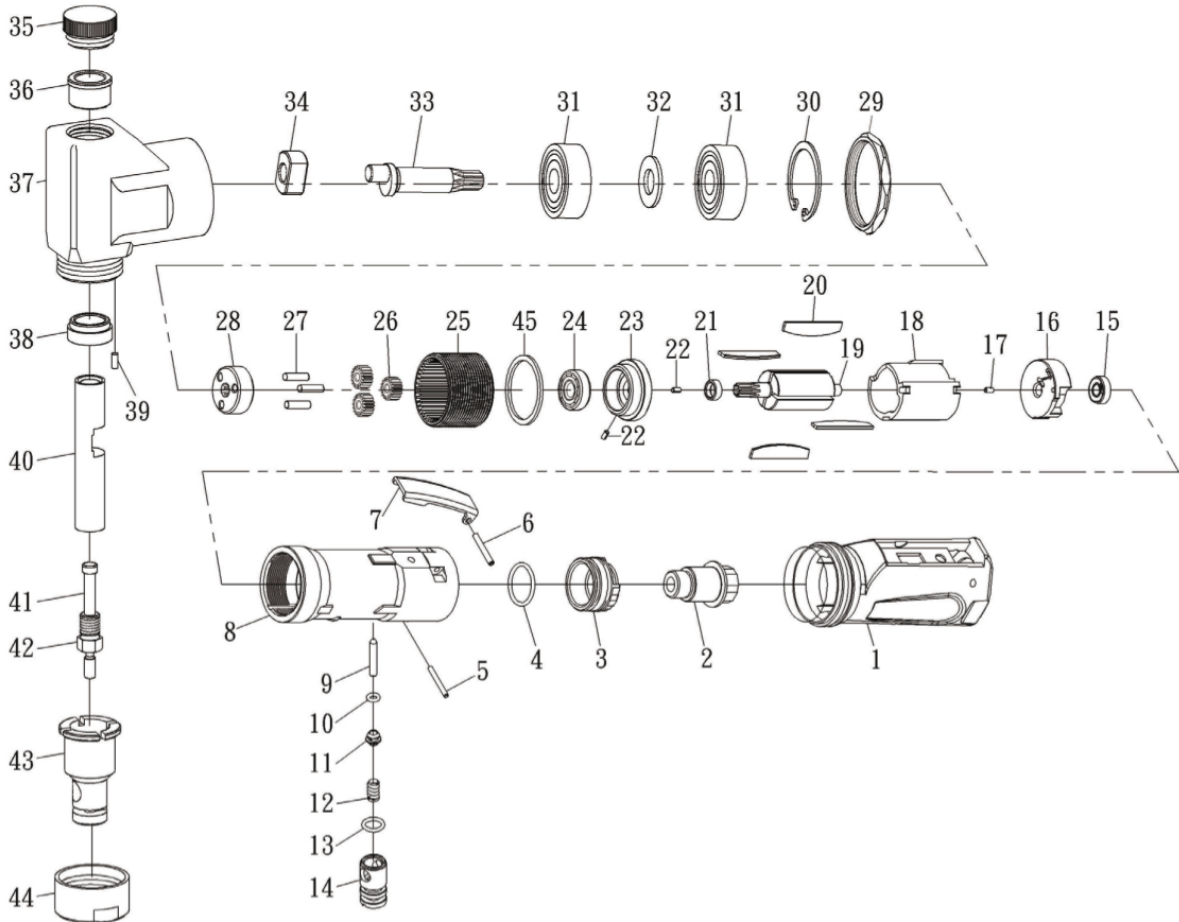

**Astro Pneumatic
Tool Company**

Model:
727

Product Type:
HEAVY DUTY AIR NIBBLER

PARTS BREAKDOWN

Parts List

Index	Part No.	Description	Qty	Index	Part No.	Description	Qty	Index	Part No.	Description	Qty
1	727-01	Housing Cover	1	16	727-16	Rear End Plate	1	31	727-31	Ball Bearing	2
2	727-02	Air Inlet Bushing	1	17	727-17	Spring Pin	1	32	727-32	Washer	1
3	727-03	Exhaust Sleeve	1	18	727-18	Cylinder	1	33	727-33	Shaft	1
4	727-04	O-Ring	1	19	727-19	Rotor	1	34	727-34	Drive Bushing	1
5	727-05	Spring Pin	1	20	727-20	Rotor Blade	4	35	727-35	Plug	1
6	727-06	Spring Pin	1	21	727-21	Spacer	1	36	727-36	Pushing Rod Bushing	1
7	727-07	Throttle Lever	1	22	727-22	Spring Pin	2	37	727-37	Nibbler Head	1
8	727-08	Motor Housing	1	23	727-23	Front End Plate	1	38	727-38	Pushing Rod Bushing	1
9	727-09	Valve Shaft	1	24	727-24	Ball Bearing	1	39	727-39	Pin	1
10	727-10	O-Ring	1	25	727-25	Internal Gear	1	40	727-40	Pushing Rod	1
11	727-11	Throttle Valve	1	26	727-26	Idler Gear	3	41	727-41	Cutter	1
12	727-12	Valve Spring	1	27	727-27	Idler Gear Pin	1	42	727-42	Screw	1
13	727-13	O-Ring	1	28	727-28	Idler Spindle	1	43	727-43	Dies	1
14	727-14	Valve Screw	1	29	727-29	Nut	1	44	727-44	Nut	1
15	727-15	Ball Bearing	1	30	727-30	Snap Ring	1	45	727-45	Washer	1