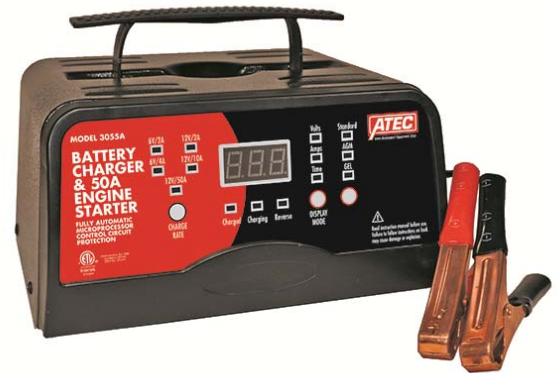

Product Bulletin

MODEL 3055A

Portable Smart Charger 6/12 Volt Full-Rate Charger With 50A Engine Start

Specifications:

Model Number	3055A
Type	6/12 V Automatic
DC Output	12V 10A Automatic 12V 2A Automatic 6V 4A Automatic 6V 2A Automatic
Engine Start	50A
AC Cord	6' 18/3 – 120 VAC 60 Hz
DC Leads	6' 14x2 AWG
Warranty	One Year Limited
Weight	14 LBS
Shipping Dimensions	10.5" x 10" x 5.5"

Features:

- Automatic 6/12 Volt setting turns off at full charge and turns back on if battery needs more power
 - LED Digital Display indicates charging voltage, amperage, charge time and countdown for start function
 - Continuous rating 12V 10/2 Amps
 - Automatic bad battery detection
 - Automatic 6V position for lower voltage requirements
 - Designed for Standard, AGM, GEL batteries
 - Four-Color Retail Packaging
- Imported