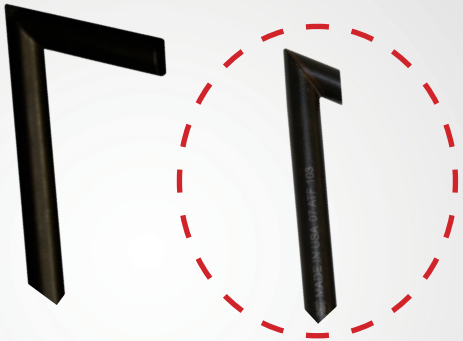

SAFETY WARNINGS

DO NOT USE FOR FUELS OR SOLVENTS

**KEEP AWAY FROM OPEN FLAMES
OR EXCESSIVE HEAT**

**FOR TIGHT APPLICATIONS
USE THE SHORT #ATF 103**

PROPER INSTALLATION

ONLY NECESSARY IF WHITE PLASTIC FERRULES SHOULD FALL OUT

**ASSENMACHER
SPECIALTY TOOLS**

AST DRIVE LINE FILLER SYSTEM & ADAPTERS

Honda Genuine

VTM-4
DIFFERENTIAL
ADVANCED

AST# ATF 108V
VOLVO 5/16 x 24

AST# ATF10Y118
TOYOTA
18 x 1.5

AST# ATF 102
BMW, HONDA, NISSAN &
GENERAL USE. IDEAL FOR
HONDA SUV DIFFERENTIAL FILL

AST# ATF 17 CVT
AUDI CVT TRANS. 22 x 1.5

AST# ATF 16 DSG
VW/AUDI DSG TRANS. 24 x 1.5

AST# ATF 104
VW LONG ADAPTER - ALSO FITS PORSCHE

AST# ATF 105
VW 10 x 1.0 - ALSO FITS MINI COPER

AST# ATF 103
VW SHORT ADAPTER