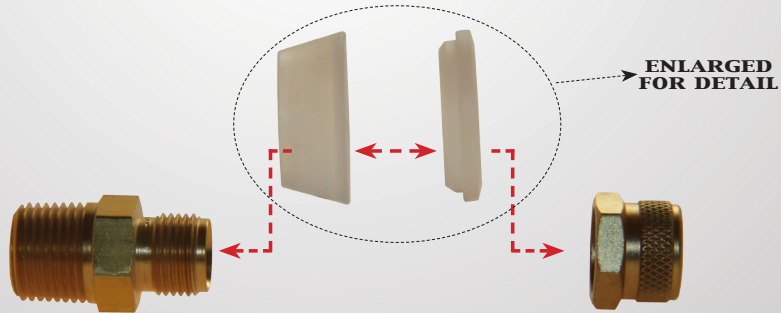

SAFETY WARNINGS

DO NOT USE FOR FUELS OR SOLVENTS

**KEEP AWAY FROM OPEN FLAMES
OR EXCESSIVE HEAT**

**FOR TIGHT APPLICATIONS
USE THE SHORT #ATF 103**

PROPER INSTALLATION

ONLY NECESSARY IF WHITE PLASTIC FERRULES SHOULD FALL OUT

**ASSENMACHER
SPECIALTY TOOLS**

AST DRIVE LINE FILLER SYSTEM & ADAPTERS

Honda Genuine

VTM-4
DIFFERENTIAL
ADVANCED

AST# ATF 108V
VOLVO 5/16 x 24

AST# ATF10Y118
TOYOTA
18 x 1.5

AST# ATF 102
BMW, HONDA, NISSAN &
GENERAL USE. IDEAL FOR
HONDA SUV DIFFERENTIAL FILL

AST# ATF 17 CVT
AUDI CVT TRANS. 22 x 1.5

AST# ATF 16 DSG
VW/AUDI DSG TRANS. 24 x 1.5

AST# ATF 104
VW LONG ADAPTER - ALSO FITS PORSCHE

AST# ATF 105
VW 10 x 1.0 - ALSO FITS MINI COPER

AST# ATF 103
VW SHORT ADAPTER