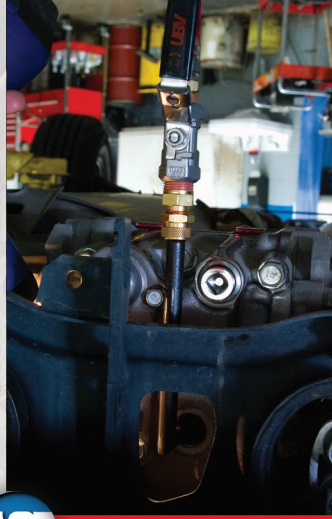

2002 VW PASSAT

HONDA PILOT DIFFERENTIAL FILL