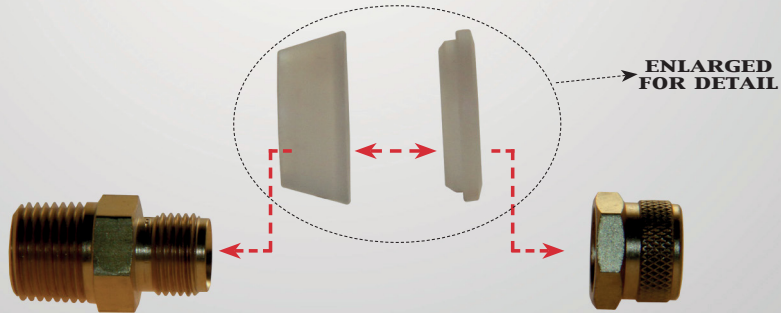

**SAFETY WARNINGS**

**DO NOT USE FOR FUELS OR SOLVENTS**

**KEEP AWAY FROM OPEN FLAMES  
OR EXCESSIVE HEAT**

**FOR TIGHT APPLICATIONS  
USE THE SHORT #ATF 103**

**PROPER INSTALLATION**

**ONLY NECESSARY IF WHITE PLASTIC FERRULES SHOULD FALL OUT**

**ASSENMACHER  
SPECIALTY TOOLS**

**AST DRIVE LINE FILLER SYSTEM & ADAPTERS**

AST# **ATF 108V**  
**VOLVO 5/16 x 24**

AST# **ATFTOY118**  
**TOYOTA**  
**18 x 1.5**

AST# **ATF 102**  
**BMW, HONDA, NISSAN &**  
**GENERAL USE. IDEAL FOR**  
**HONDA SUV DIFFERENTIAL FILL**

AST# **ATF 17 CVT**  
**AUDI CVT TRANS. 22 x 1.5**

AST# **ATF 16 DSG**  
**VW/AUDI DSG TRANS. 24 x 1.5**

AST# **ATF 104**  
**VW LONG ADAPTER - ALSO FITS PORSCHE**

AST# **ATF 105**  
**VW 10 x 1.0 - ALSO FITS MINI COOPER**