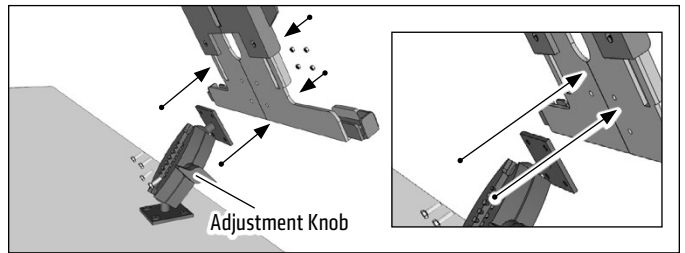

CAUSBMC3 is ideal for charging Micro USB-compatible smartphones or other devices.

Device Compatibility: Fits 7"-10" screen size tablets

Tools Needed: 7mm and 10mm socket wrenches

Mounting Base & Holder

- 1 Using a screwdriver and/or drill, attach the metal AMPS mounting base to a flat surface with 4 screws (not included).

- 2 Connect the tablet holder to the mounting base (screws provided) using the 4-Hole AMPS mounting pattern. Loosen adjustment knob to reposition shaft, retighten to desired position.

Inserting Tablet

- 1 To size the tablet holder to your tablet, begin by unlocking the top of the tablet holder with the key and push up on the locking arm.