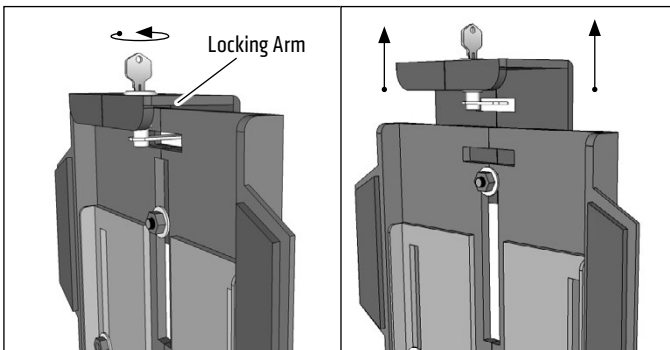

CAUSBMC3 is ideal for charging Micro USB-compatible smartphones or other devices.

Device Compatibility: Fits 7"-10" screen size tablets

Tools Needed: 7mm and 10mm socket wrenches

Mounting Base & Holder

- 1 Using a screwdriver and/or drill, attach the metal AMPS mounting base to a flat surface with 4 screws (not included).

- 2 Connect the tablet holder to the mounting base (screws provided) using the 4-Hole AMPS mounting pattern. Loosen adjustment knob to reposition shaft, retighten to desired position.

Inserting Tablet

- 1 To size the tablet holder to your tablet, begin by unlocking the top of the tablet holder with the key and push up on the locking arm.