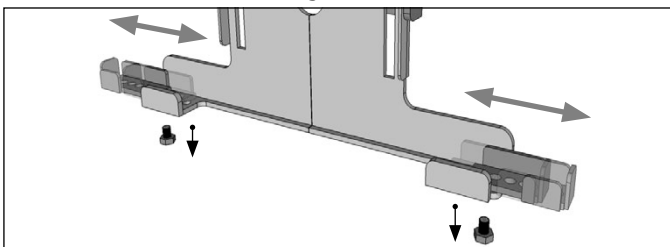

- 2 Connect the tablet holder to the mounting base (screws provided) using the 4-Hole AMPS mounting pattern. Loosen adjustment knob to reposition shaft, retighten to desired position.

Inserting Tablet

- 1 To size the tablet holder to your tablet, begin by unlocking the top of the tablet holder with the key and push up on the locking arm.

- 2 Unscrew the three screws/washers at the back/center of the holder to adjust the tablet holder's height to the tablet (not included). Retighten the screws/washers to secure.

- 3 Unscrew the screws at the bottom sides of the holder to adjust the tablet holder's width to the tablet. Tighten to secure.