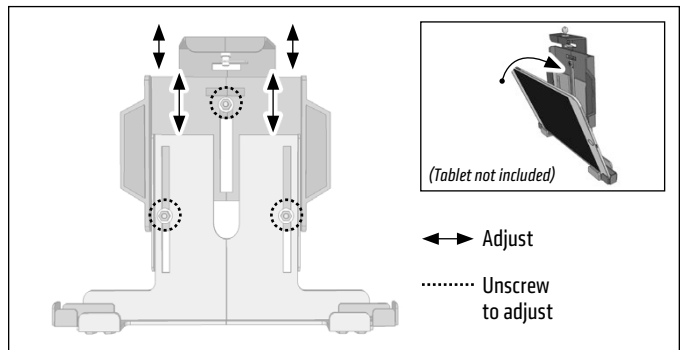

CAUSBMC3 is ideal for charging Micro USB-compatible smartphones or other devices.

Device Compatibility: Fits 7"-10" screen size tablets

Tools Needed: 7mm and 10mm socket wrenches

Mounting Base & Holder

- 1 Using a screwdriver and/or drill, attach the metal AMPS mounting base to a flat surface with 4 screws (not included).

- 2 Connect the tablet holder to the mounting base (screws provided) using the 4-Hole AMPS mounting pattern. Loosen adjustment knob to reposition shaft, retighten to desired position.

Inserting Tablet

- 1 To size the tablet holder to your tablet, begin by unlocking the top of the tablet holder with the key and push up on the locking arm.

- 2 Unscrew the three screws/washers at the back/center of the holder to adjust the tablet holder's height to the tablet (not included). Retighten the screws/washers to secure.

- 3 Unscrew the screws at the bottom sides of the holder to adjust the tablet holder's width to the tablet. Tighten to secure.