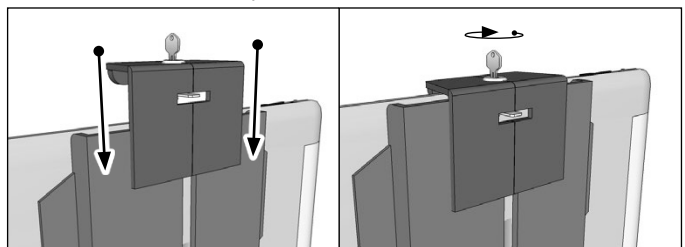

1. 4 To lock down tablet, close down on the locking arm on the top of the tablet and lock with key (included).