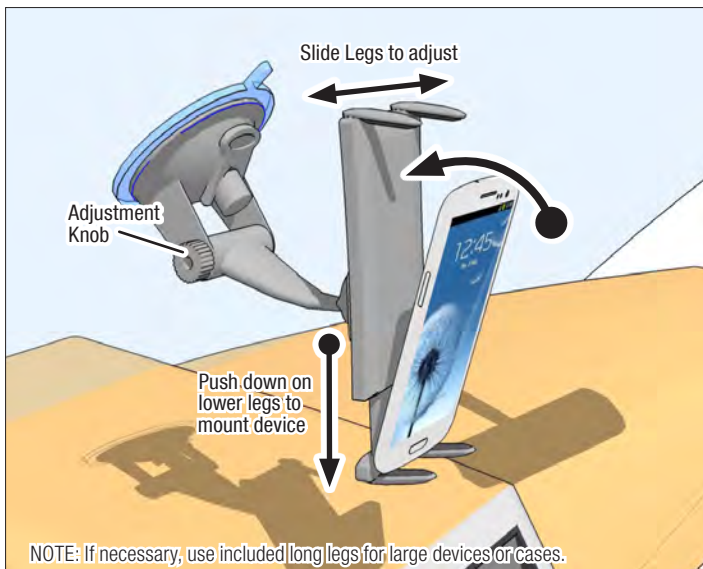

IMPORTANT: Select the appropriate short or long support legs and install to holder. For large sized smartphones such as the Galaxy Note II and mid-sized tablets, select 4 long support legs.

1 Attach mount to windshield and engage suction lock lever.

2 Connect holder to mount.

3 Insert device, adjust support legs if necessary.

4 Use included adhesive disk* for dashboard mounting.