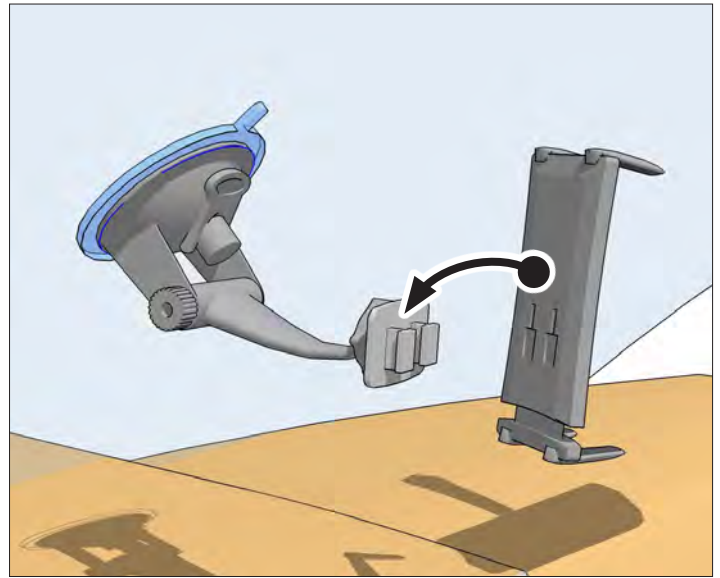

SM614 - IPM614
Slim-Grip® Ultra™
Deluxe Windshield &
Dashboard Mount with
Dashboard Mounting Disk

Package Contents:

- SM060-2 - Slim-Grip® Ultra™ Holder
- GN014-SBH - Travelmount® Deluxe Mini Windshield Suction Pedestal
- AP013 - Adhesive Dashboard Disk

IMPORTANT: Select the appropriate short or long support legs and install to holder. For large sized smartphones such as the Galaxy Note II and mid-sized tablets, select 4 long support legs.

1 Attach mount to windshield and engage suction lock lever.

2 Connect holder to mount.

3 Insert device, adjust support legs if necessary.

4 Use included adhesive disk* for dashboard mounting.