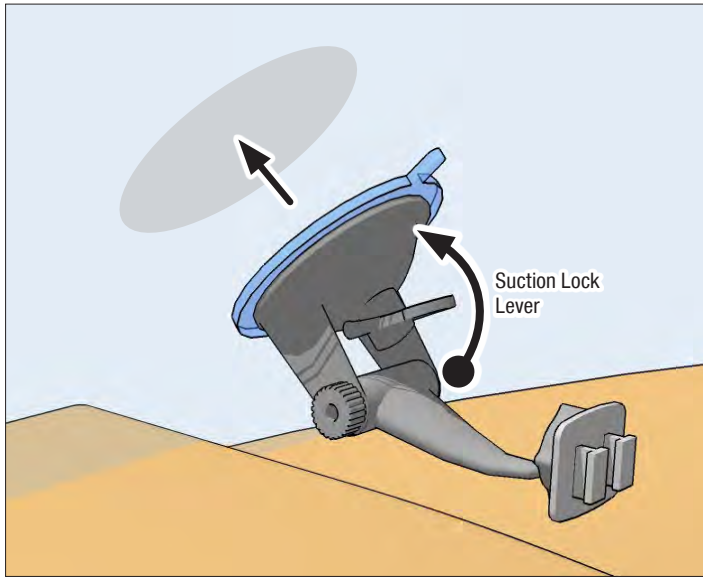

SM614 - IPM614
Slim-Grip® Ultra™
Deluxe Windshield &
Dashboard Mount with
Dashboard Mounting Disk

Package Contents:

- SM060-2 - Slim-Grip® Ultra™ Holder
- GN014-SBH - Travelmount® Deluxe Mini Windshield Suction Pedestal
- AP013 - Adhesive Dashboard Disk

IMPORTANT: Select the appropriate short or long support legs and install to holder. For large sized smartphones such as the Galaxy Note II and mid-sized tablets, select 4 long support legs.

1 Attach mount to windshield and engage suction lock lever.

2 Connect holder to mount.

3 Insert device, adjust support legs if necessary.

4 Use included adhesive disk* for dashboard mounting.