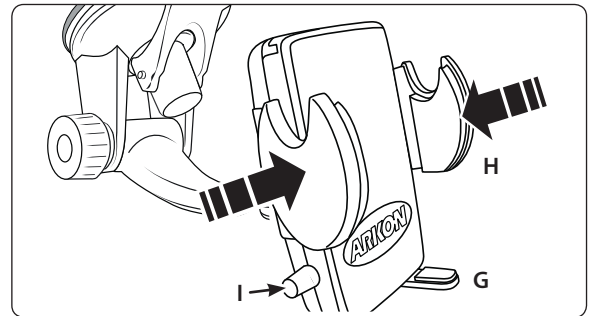

Do not place mount in or near an air bag deployment zone or where it will obstruct view of the road.

Windshield Mounting

- 1 Find a safe location on the interior of the vehicle's windshield to mount the pedestal. Firmly push the suction base (A) against the windshield and flip the base lever down (B) to the locked position. See diagram below.
- 2 Adjust the angle of the pedestal arm by tightening the angle adjustment knob (C) at the base to the desired angle.

- 3 Adjust the angle and rotation of the pedestal head by loosening the swivel-tightening ring (D).

Universal Cradle Attachment

- 1 Attach the cradle to the dual T-head by inserting the dual T-tabs (E) into the dual T-slots (F) on the back of the cradle.

Device Insertion and Removal from Cradle

- 1 Place the phone or device into the cradle with the device sitting on the adjustable support legs (G). Clamp the grip arms (H) inward to firmly grasp the device. Press the release button (I) to open the arms.