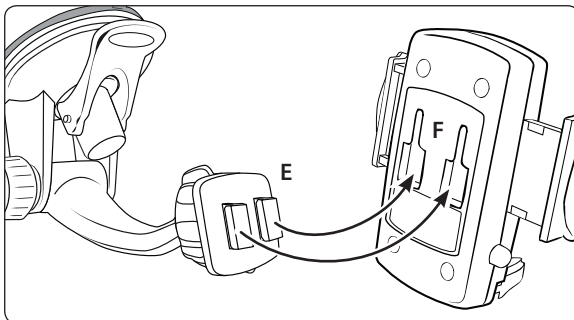

Do not place mount in or near an air bag deployment zone or where it will obstruct view of the road.

Windshield Mounting

- 1 Find a safe location on the interior of the vehicle's windshield to mount the pedestal. Firmly push the suction base (A) against the windshield and flip the base lever down (B) to the locked position. See diagram below.
- 2 Adjust the angle of the pedestal arm by tightening the angle adjustment knob (C) at the base to the desired angle.

- 3 Adjust the angle and rotation of the pedestal head by loosening the swivel-tightening ring (D).

Universal Cradle Attachment

- 1 Attach the cradle to the dual T-head by inserting the dual T-tabs (E) into the dual T-slots (F) on the back of the cradle.

Device Insertion and Removal from Cradle

- 1 Place the phone or device into the cradle with the device sitting on the adjustable support legs (G). Clamp the grip arms (H) inward to firmly grasp the device. Press the release button (I) to open the arms.