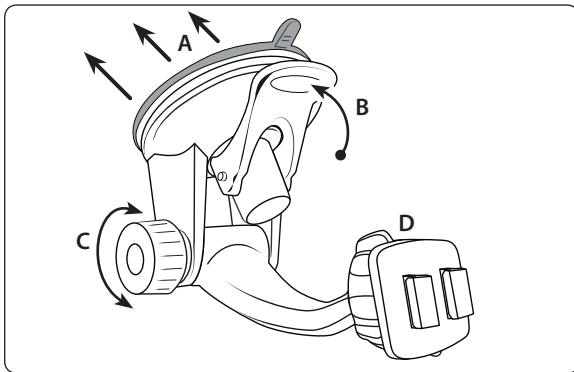

Package Contents:

- (1) GN014-SBH - Mini windshield swivel suction mount
- (1) SM040-2 - Mega Grip universal phone holder with adjustable feet
- (1) AP013 - Optional adhesive mounting disk for dashboard or console
- (1) Alcohol cleaning pad

Do not place mount in or near an air bag deployment zone or where it will obstruct view of the road.

Windshield Mounting

- 1 Find a safe location on the interior of the vehicle's windshield to mount the pedestal. Firmly push the suction base (A) against the windshield and flip the base lever down (B) to the locked position. See diagram below.
- 2 Adjust the angle of the pedestal arm by tightening the angle adjustment knob (C) at the base to the desired angle.

- 3 Adjust the angle and rotation of the pedestal head by loosening the swivel-tightening ring (D).

Universal Cradle Attachment

- 1 Attach the cradle to the dual T-head by inserting the dual T-tabs (E) into the dual T-slots (F) on the back of the cradle.

Device Insertion and Removal from Cradle

- 1 Place the phone or device into the cradle with the device sitting on the adjustable support legs (G). Clamp the grip arms (H) inward to firmly grasp the device. Press the release button (I) to open the arms.