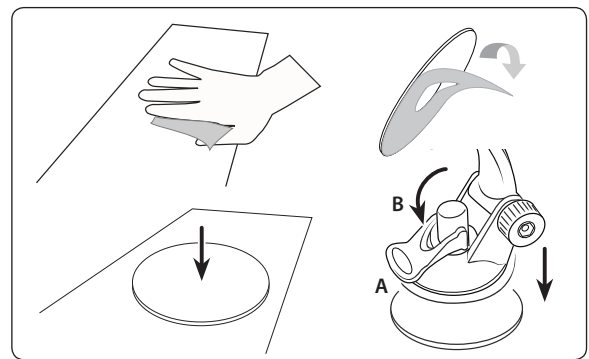

Safety Precautions

Do not install Arkon products over an air bag cover or within the air bag deployment zone. Arkon Resources, Inc. assumes no responsibility of liability for injury or death as a result of car crashes and / or air bag deployment.

Arkon is not responsible for any damages caused to your car, your device, or yourself due to the installation or use of this pedestal mount.

ARKON MOUNTS