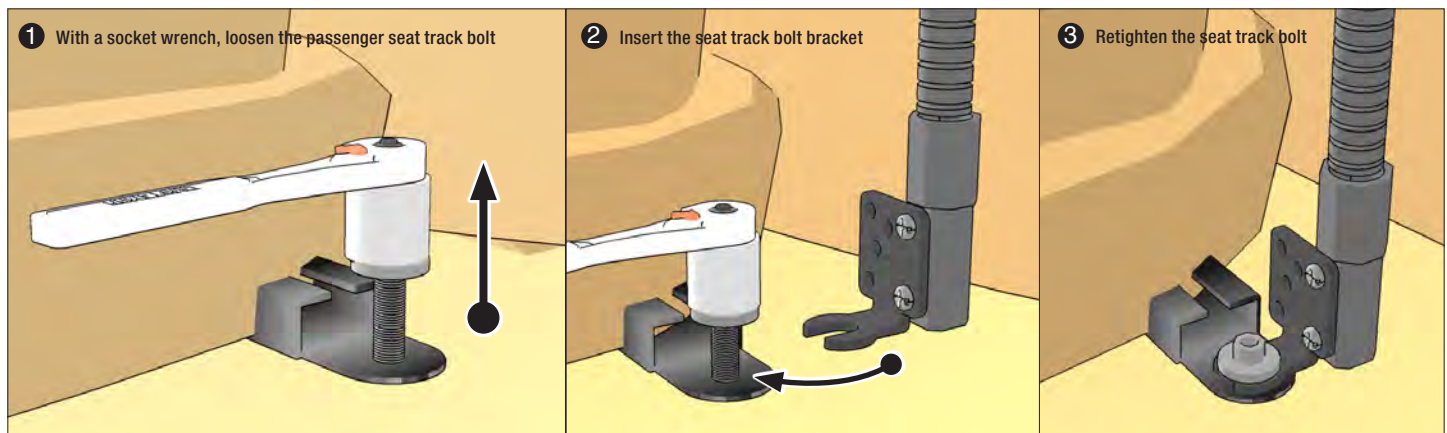

### Package Contents:

- (1) CM088-G17-SBH - 18" Flexible gooseneck seat bolt, floor, or console mount includes:  
(1) seat bolt bracket, (1) floor / console bracket, (4) screws, (4) plastic caps, and  
(1) flexible steel shaft with plastic tubing, (1) Dual-T swivel ball head (installed)

### Required Tools for Installation:

1. Socket wrench
2. Drill and philips screwdriver for optional floor or console mounting

 Do not place mount in or near an air bag deployment zone or where it will obstruct view of the road.

### Passenger Seat Bolt Mounting

For a simple mount that can be easily moved to another vehicle, install using the passenger seat track bolt.