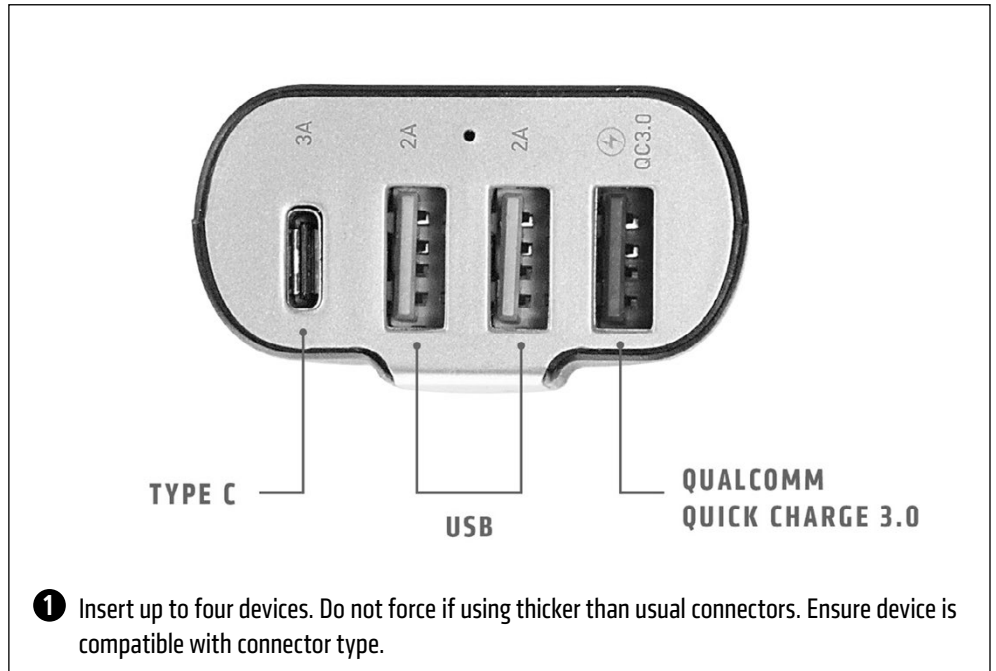

**Package Contents:**

**CLA40405** – 4-Port Car Charger with Type-C, Qualcomm Quick Charge, and 2 USB Ports

**Specifications:**

**Input:** 12V-24V

**Output:** Max 5V 10A

**1** Insert up to four devices. Do not force if using thicker than usual connectors. Ensure device is compatible with connector type.