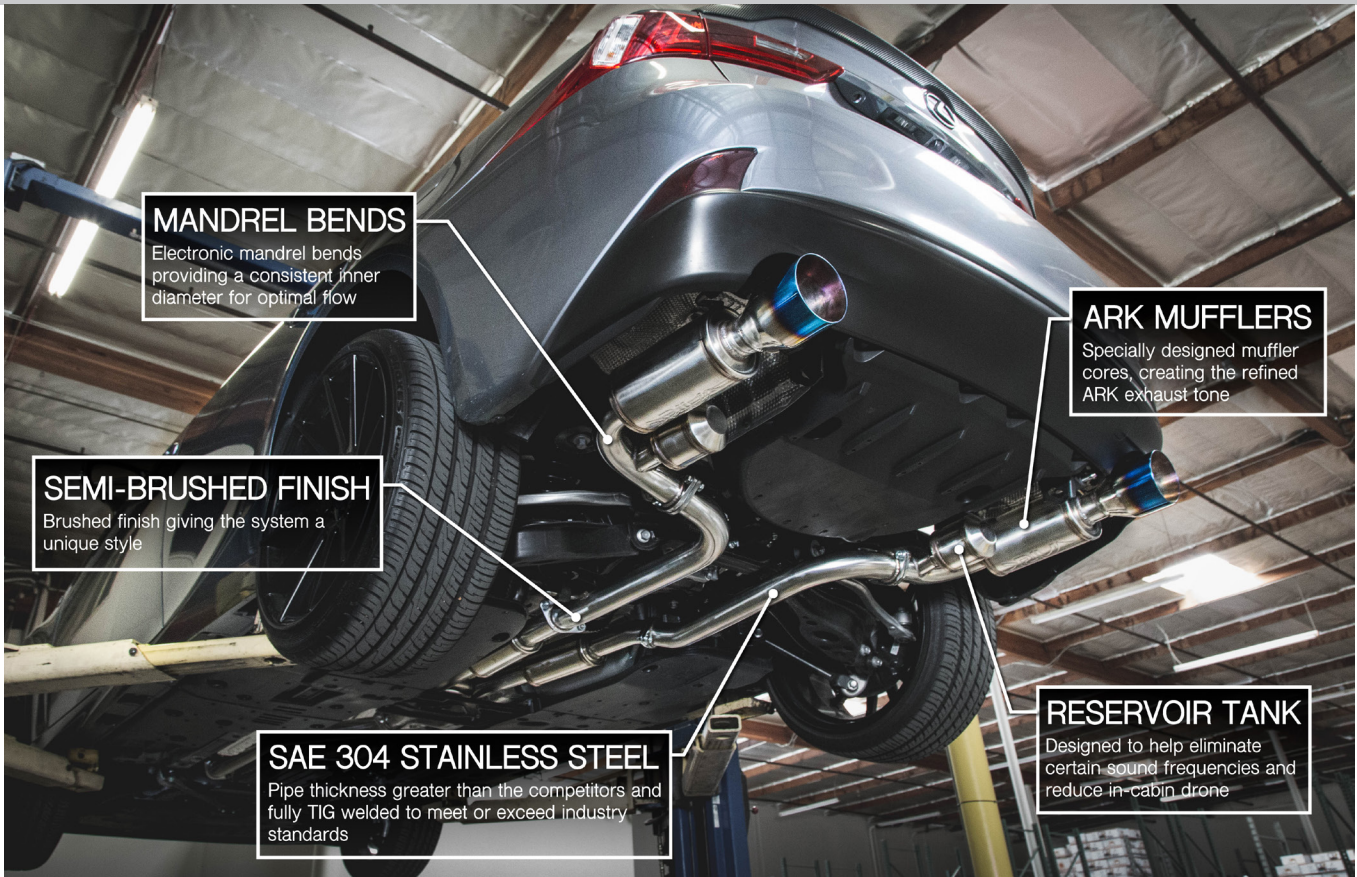

GRiP EXHAUST SYSTEM

for LEXUS IS200T | 16-ON

Tip Options:

- SM1520-0116G Polished Tips
- SM1520-0216G Burnt Tips