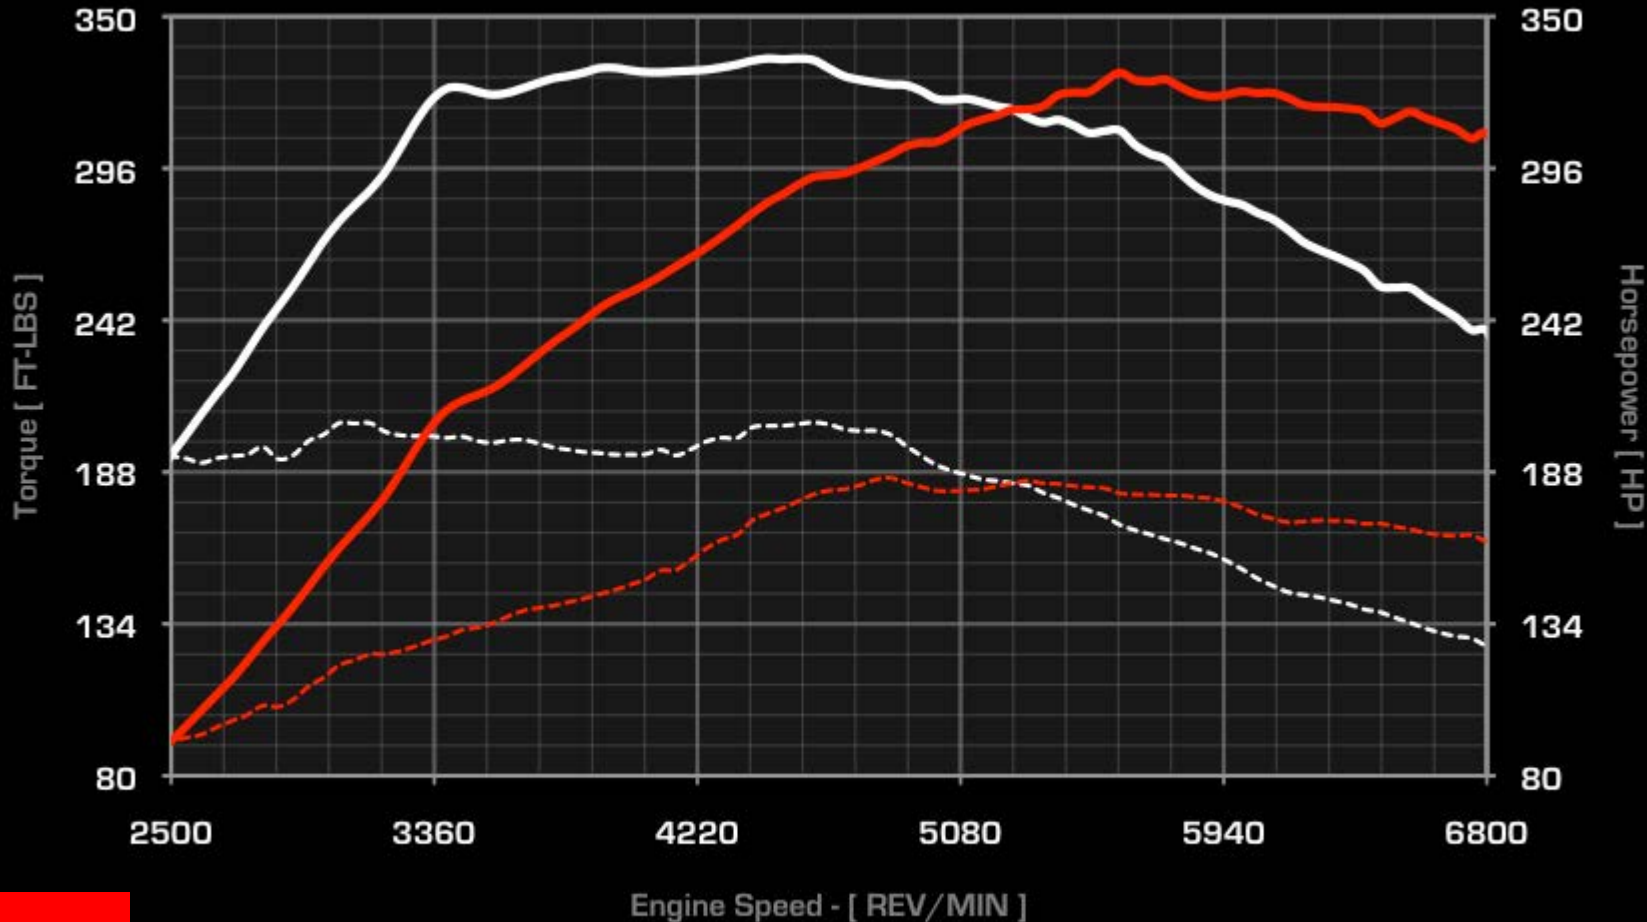

# 1.8 TSI - Transverse APR OEM KO4 Turbocharger System vs Stock

----- Stock - 206 - TQ

———— APR - 335 - TQ

----- Stock - 186 - HP

———— APR - 330 - HP

Learn more about performance turbochargers and superchargers we have.