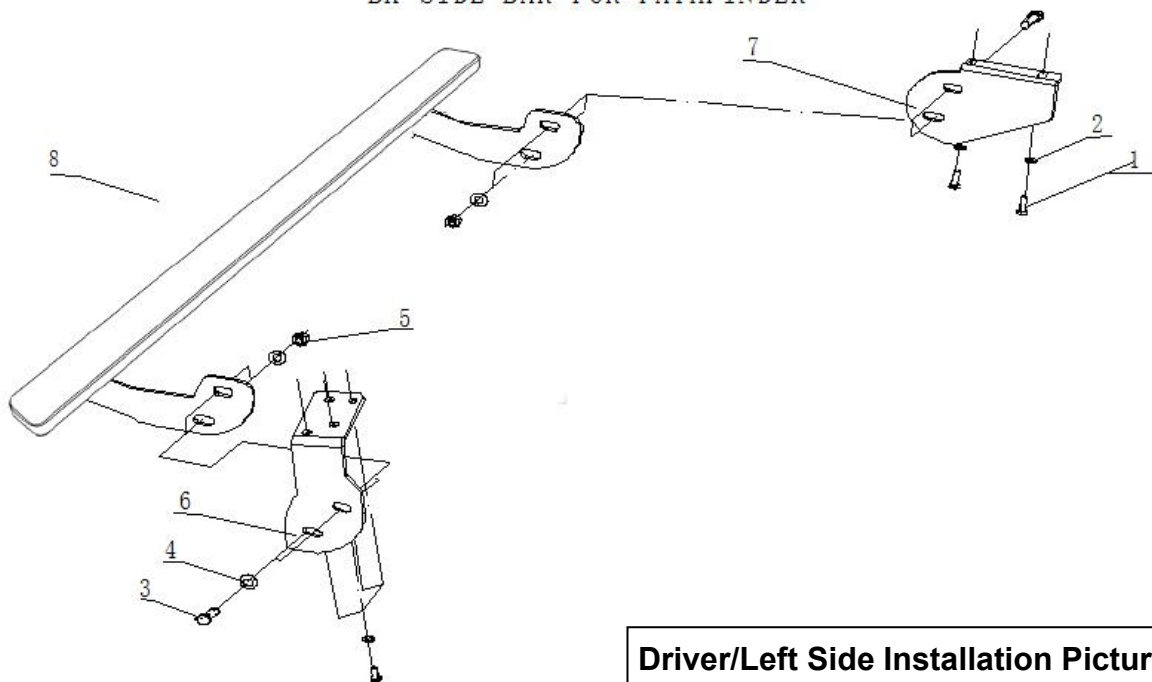

Installation Instruction

Part#: IB14DAB8B

Application: For 99-04Nissan Pathfinder

Item	Description	QTY	Item	Description	QTY
1	8mm×1.25mm×25mm hex bolts	12	5	12mm hex nut	8
2	12mm×1.75mm×40mm hex bolt	8	6	Rear Support Bracket	2
3	8mm flat washers	12	7	Front Support Bracket	2
4	12mm flat washers	16	8	Side bar	2

Front Bracket

Rear Bracket

INSTALLATION INSTRUCTION

BK SIDE BAR FOR PATHFINDER

Driver/Left Side Installation Pictured

The instruction here is for your reference only. We strongly recommend the professional installer for best result. We are not responsible for any damage caused by the installation. Thank you for choosing our product!