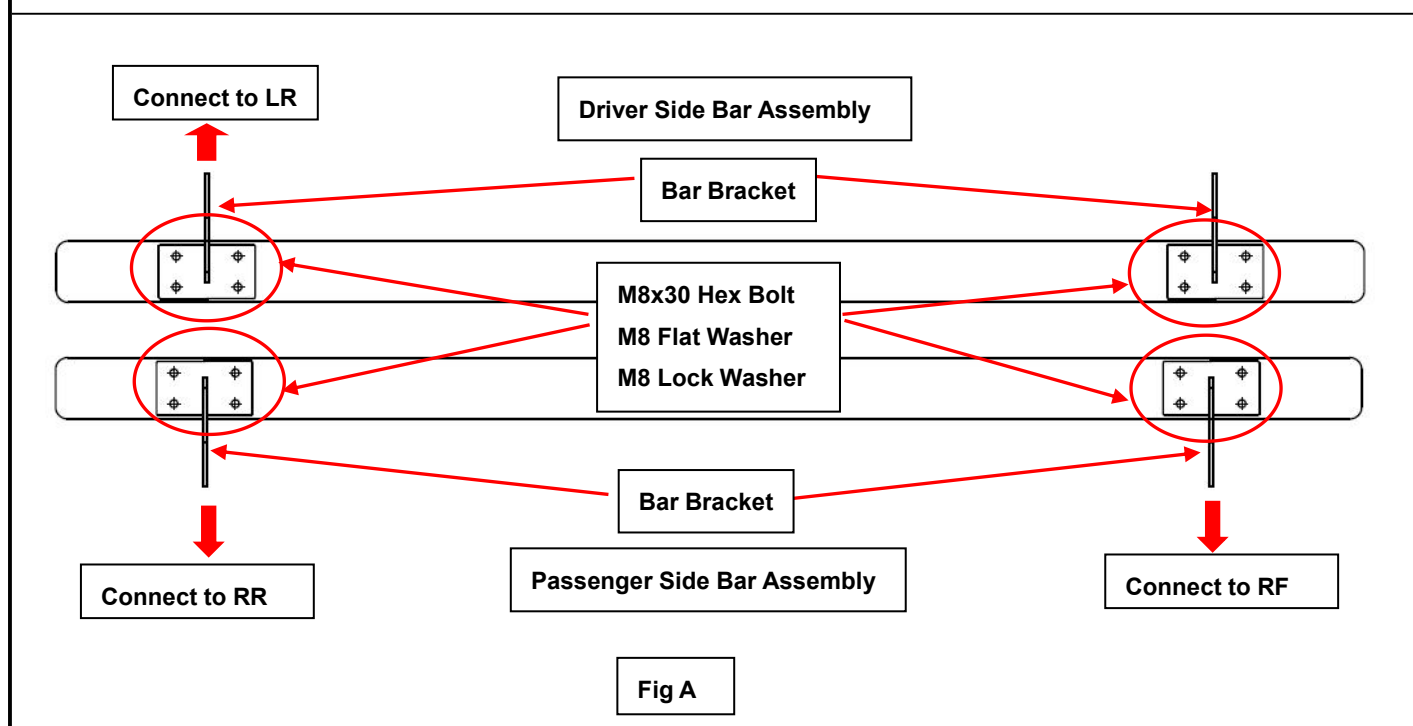

Installation Instruction

Part#: IB11DAB0A

Application: For 03-10 KIA Sorento

Item	Description	QTY	Item	Description	QTY
1	Driver/Left Sidebar	1	11	M10x1.5x30 Hex Bolt	8
2	Passenger/Right Sidebar	1	12	M10x1.5 Lock Nut	8
3	Driver Front Mounting Bracket (LF)	1	13	M10 Flat Washer	16
4	Driver Rear Mounting Bracket (LR)	1	14	M6x1x30 Hex Bolt	3
5	Passenger Front Mounting Bracket (RF)	1	15	M6 Lock Washer	6
6	Passenger Rear Mounting Bracket (RR)	1	16	Stop Spacer	3
7	M12x1.75 U Bolt	4	17	M8 Flat Washer	16
8	M12 Hex Nut	8	18	M8 Lock Washer	16
9	M12 Flat Washer	8	19	M8x1.25x30 Hex Bolt	16
10	M12 Lock Washer	8			

SideBar Bracket Assembly Pictures

The instruction here is for your reference only. We strongly recommend the professional installer for best result. We are not responsible for any damage caused by the installation. Thank you for choosing our product!

Installation Instruction

Part#: IB11DAB0A

Application: For 03-10 KIA Sorento

To protect your investment, wax this product after installing. Regular waxing is recommended to add a protective layer over the finish. Do not use any type of polish or wax that may contain abrasives that could damage the finish.

Driver Side Installation Pictured

Step	Installation Instruction
	REMOVE CONTENTS FROM BOX. VERIFY ALL PARTS ARE PRESENT. READ INSTRUCTIONS CAREFULLY BEFORE STARTING INSTALLATION.

*Pictures are for reference only, actual bars & Brackets may be a little different.