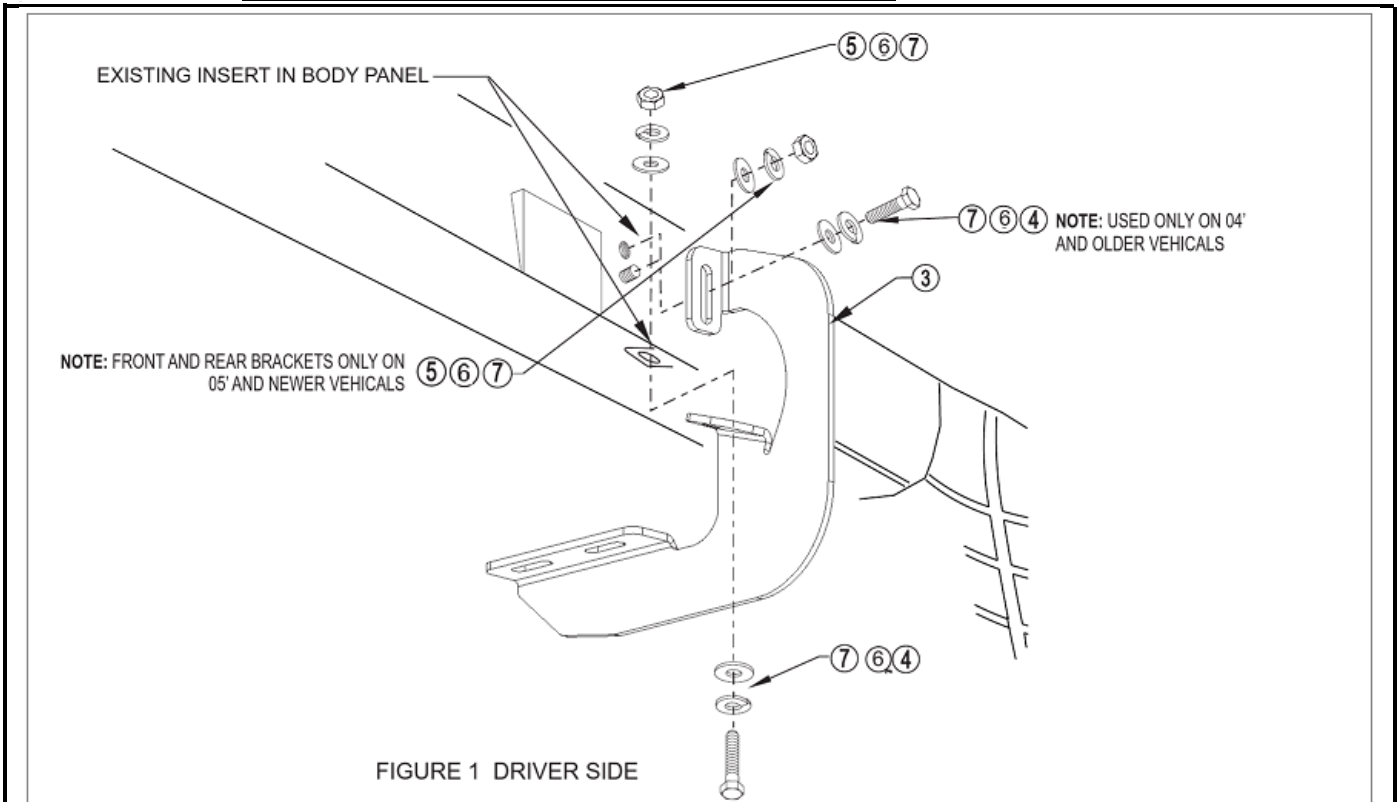

iRunning Board Installation Instruction

Application: 2005-2016 Chevy Suburban (Excl. Z71 & Hybrid)
2005-2016 GMC Yukon XL (Excl. Z71 & Hybrid)
2003-2013 Chevy Avalanche (w/o Cladding)

*Pictures are for reference only, actual bars may be a little different.

The instruction here is for your reference only. We strongly recommend the professional installer for best result. We are not responsible for any damage caused by the installation. Thank you for choosing our product!