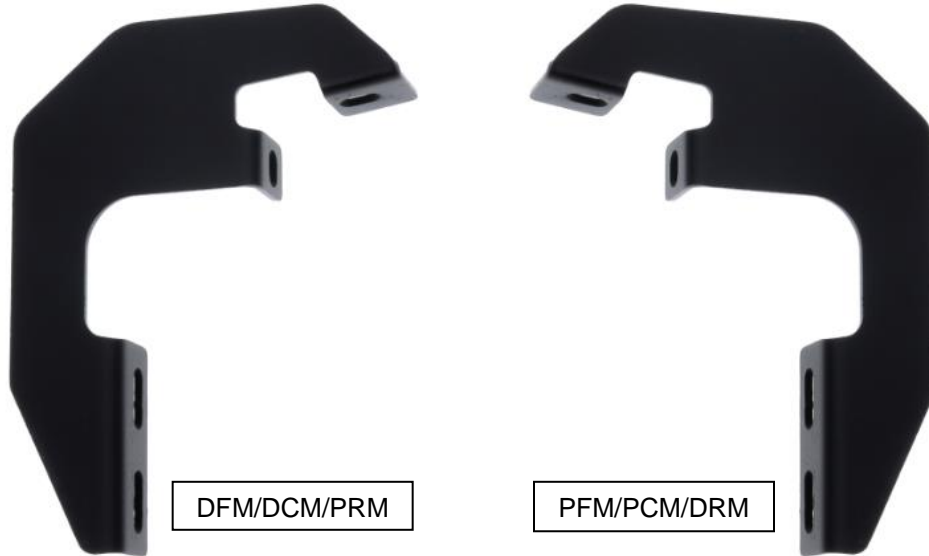

iRunning Board Installation Instruction

Part#: IB-CR197/CR198

Rev. 20170801

Application: For 2015-2017CHEVY COLORADO&GMC CANYON CREW CAB/Extended Cab

PARTS LIST:

Item	QTY	Description	Item	QTY	Description
#01	2	STEP BOARD, Driver/+Passenger	#06	12	M8 Lock Washers
#02	3	Driver Front Mounting Bracket (DFM/DCM/PRM)	#07	12	M8 Clip Nut
#03	3	Passenger Front Mounting Bracket (PFM/PCM/DRM)	#08	12	M6 Square Head Bolts
#04	12	M8X1.25-30 Hex Bolts	#09	12	M6 Flat Washers
#05	12	M8 Flat Washers	#10	12	M6 Nylon Lock Nuts

INSTALLATION INSTRUCTION:

1. Remove contents from box, verify if all parts listed are present and undamaged. Carefully read and understand all instructions before attempting installation.
2. If vehicle has plastic covers,remove the designated covers from the rocker panel where mounts will be placed, **see Figure 1.**
3. Install M8 u-clip nuts in the holes where the plastic covers were removed, **See Figure 2 .**
4. Loosely install mounting brackets to the previously install M8 u-clips with supplied M8 hardware, **see Figure 3.** (Note: The middle bracket will be closer to the front bracket then in comparison to the rear bracket, see **Figure 6** for orientation and direction of brackets.)
5. Insert square head bolts as shown(3 per slot, 6 per Step board/Running board).**SEE FIGURE4**
6. Attach Step board to brackets as shown. (**SEE FIGURE 5**).Make sure step board and brackets are properly aligned and tighten fasteners.
7. Repeat Installation for passenger side.
8. **INSTALLATION IS COMPLETE, SEE FIGURE 7.**