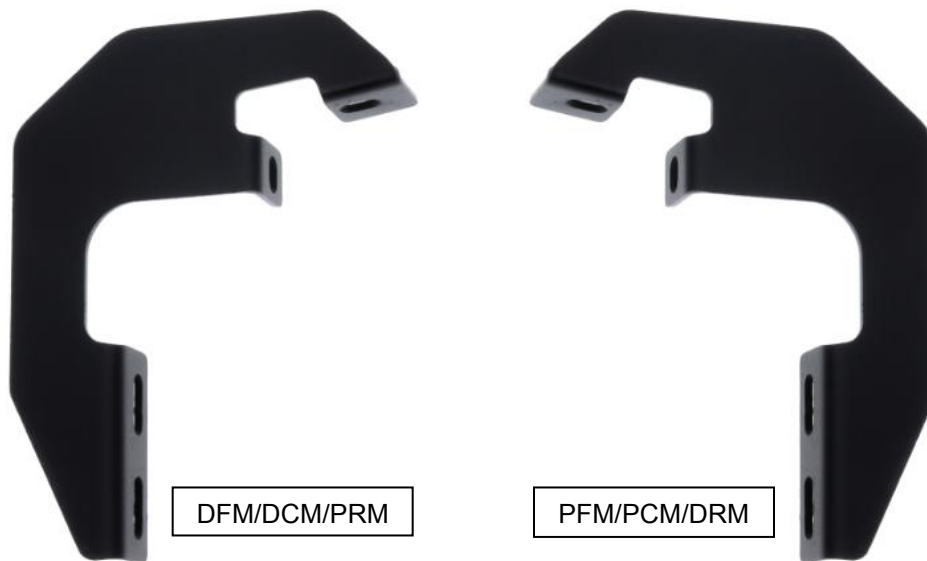

## iRunning Board Installation Instruction

Part#: IB03RAI7

Application: For 2015-2018 Chevrolet Colorado Crew Cab / GMC Canyon Crew Cab

### PARTS LIST:

Item	QTY	Description	Item	QTY	Description
#01	2	STEP BOARD, Driver/+Passenger	#06	12	M8 Lock Washers
#02	3	Driver Front Mounting Bracket (DFM/DCM/PRM)	#07	12	M8 Clip Nut
#03	3	Passenger Front Mounting Bracket (PFM/PCM/DRM)	#08	12	M6 Square Head Bolts
#04	12	M8X1.25-30 Hex Bolts	#09	12	M6 Flat Washers
#05	12	M8 Flat Washers	#10	12	M6 Nylon Lock Nuts

### INSTALLATION INSTRUCTION:

1. Remove contents from box, verify if all parts listed are present and undamaged. Carefully read and understand all instructions before attempting installation.
2. If vehicle has plastic covers, remove the designated covers from the rocker panel where mounts will be placed, **see Figure 1**.
3. Install M8 u-clip nuts in the holes where the plastic covers were removed, **See Figure 2**.
4. Loosely install mounting brackets to the previously install M8 u-clips with supplied M8 hardware, **see Figure 3**. (Note: The middle bracket will be closer to the front bracket than in comparison to the rear bracket, see **Figure 6** for orientation and direction of brackets.)
5. Insert square head bolts as shown (3 per slot, 6 per Step board/Running board). **SEE FIGURE 4**
6. Attach Step board to brackets as shown. (**SEE FIGURE 5**). Make sure step board and brackets are properly aligned and tighten fasteners.
7. Repeat Installation for passenger side.
8. **INSTALLATION IS COMPLETE, SEE FIGURE 7.**