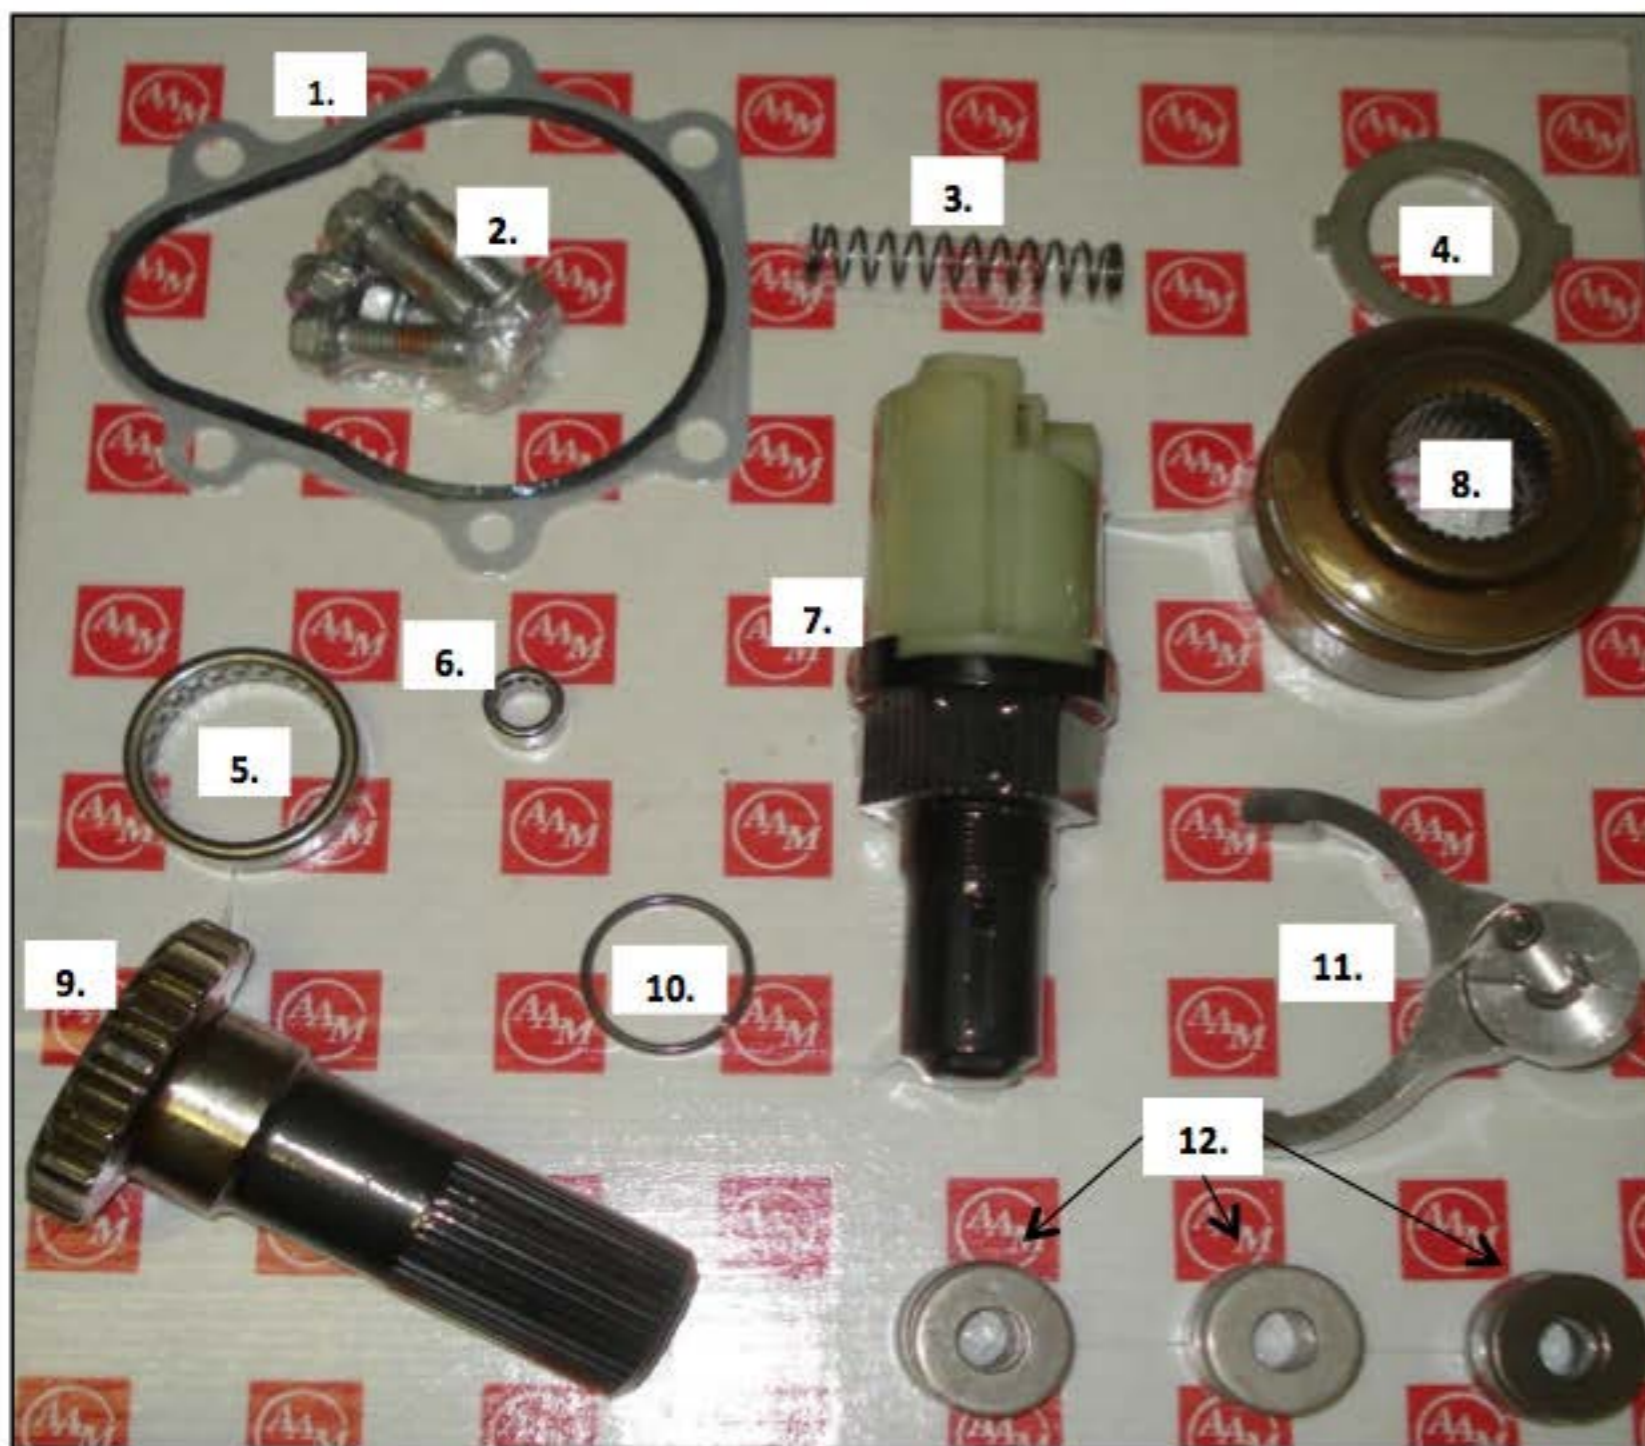

# Disconnect Shifter Kit

**74080009**

**9.25" Front Salisbury**

**GM**

**2011+**

Part Name	Qty
1. Tube Gasket	1
2. Tube Bolt w/Washer & Adhesive	6
3. Return Spring	1
4. Thrust Washer	1
5. Roller Bearing ASM	1
6. Roller Bearing ASM I/O	1
7. Actuator	1
8. Disconnect Sleeve	1
9. I/O Axle Shaft	1
10. Snap Ring	1
11. Shifter Fork	1
12. Washer	20