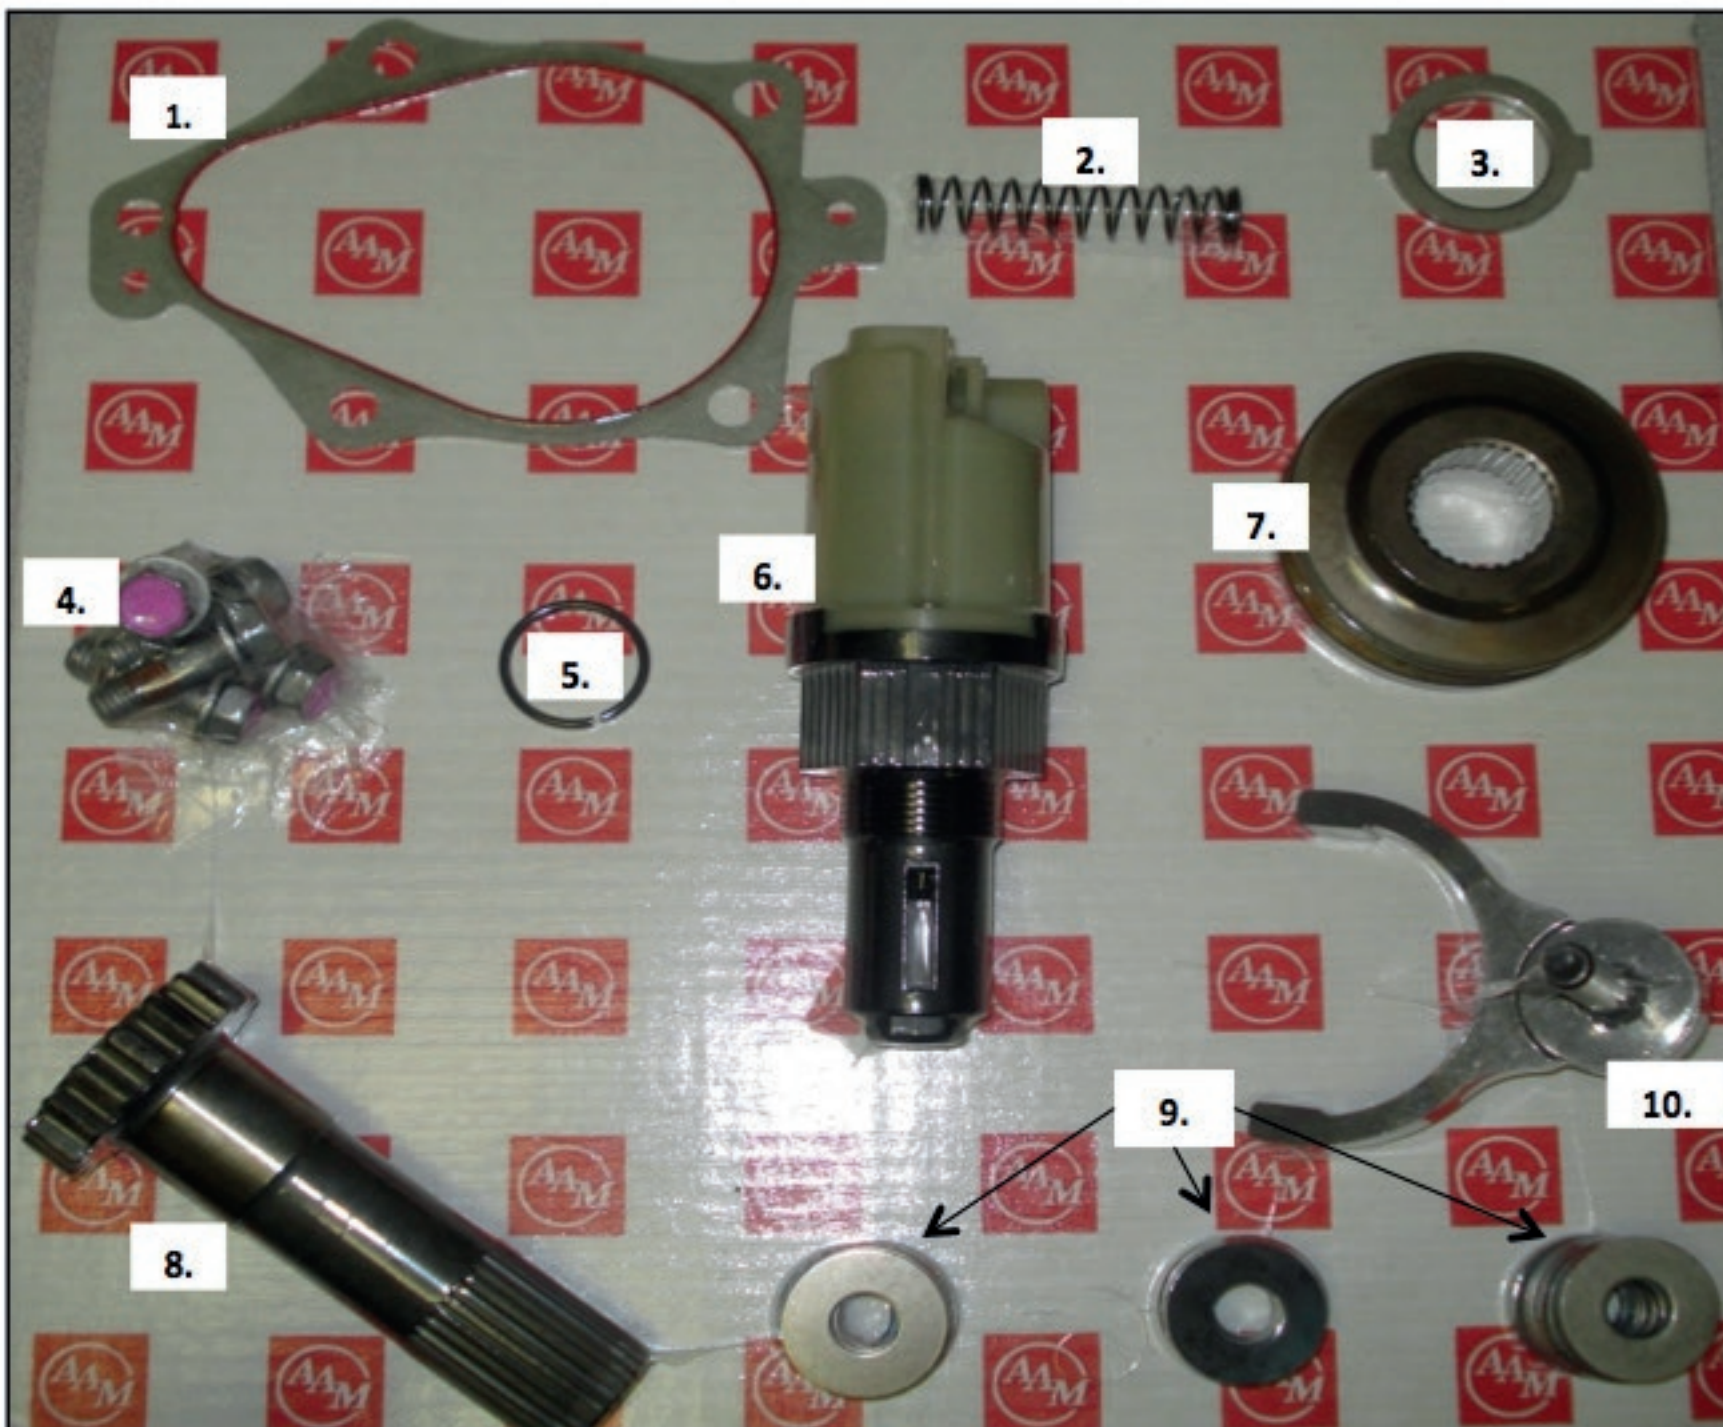

# Disconnect Shifter Kit

**74080007**

**8.25" Front IFS**

**GM**

**2007+**

Part Name	Qty
1. Tube Gasket	1
2. Return Spring	1
3. Output Shaft Washer	1
4. Tube Bolt w/Washer & Adhesive	5
5. Snap Ring	1
6. Actuator	1
7. Disconnect Sleeve	1
8. I/O Axle Shaft	1
9. Washer	20
10. Shifter Fork	1