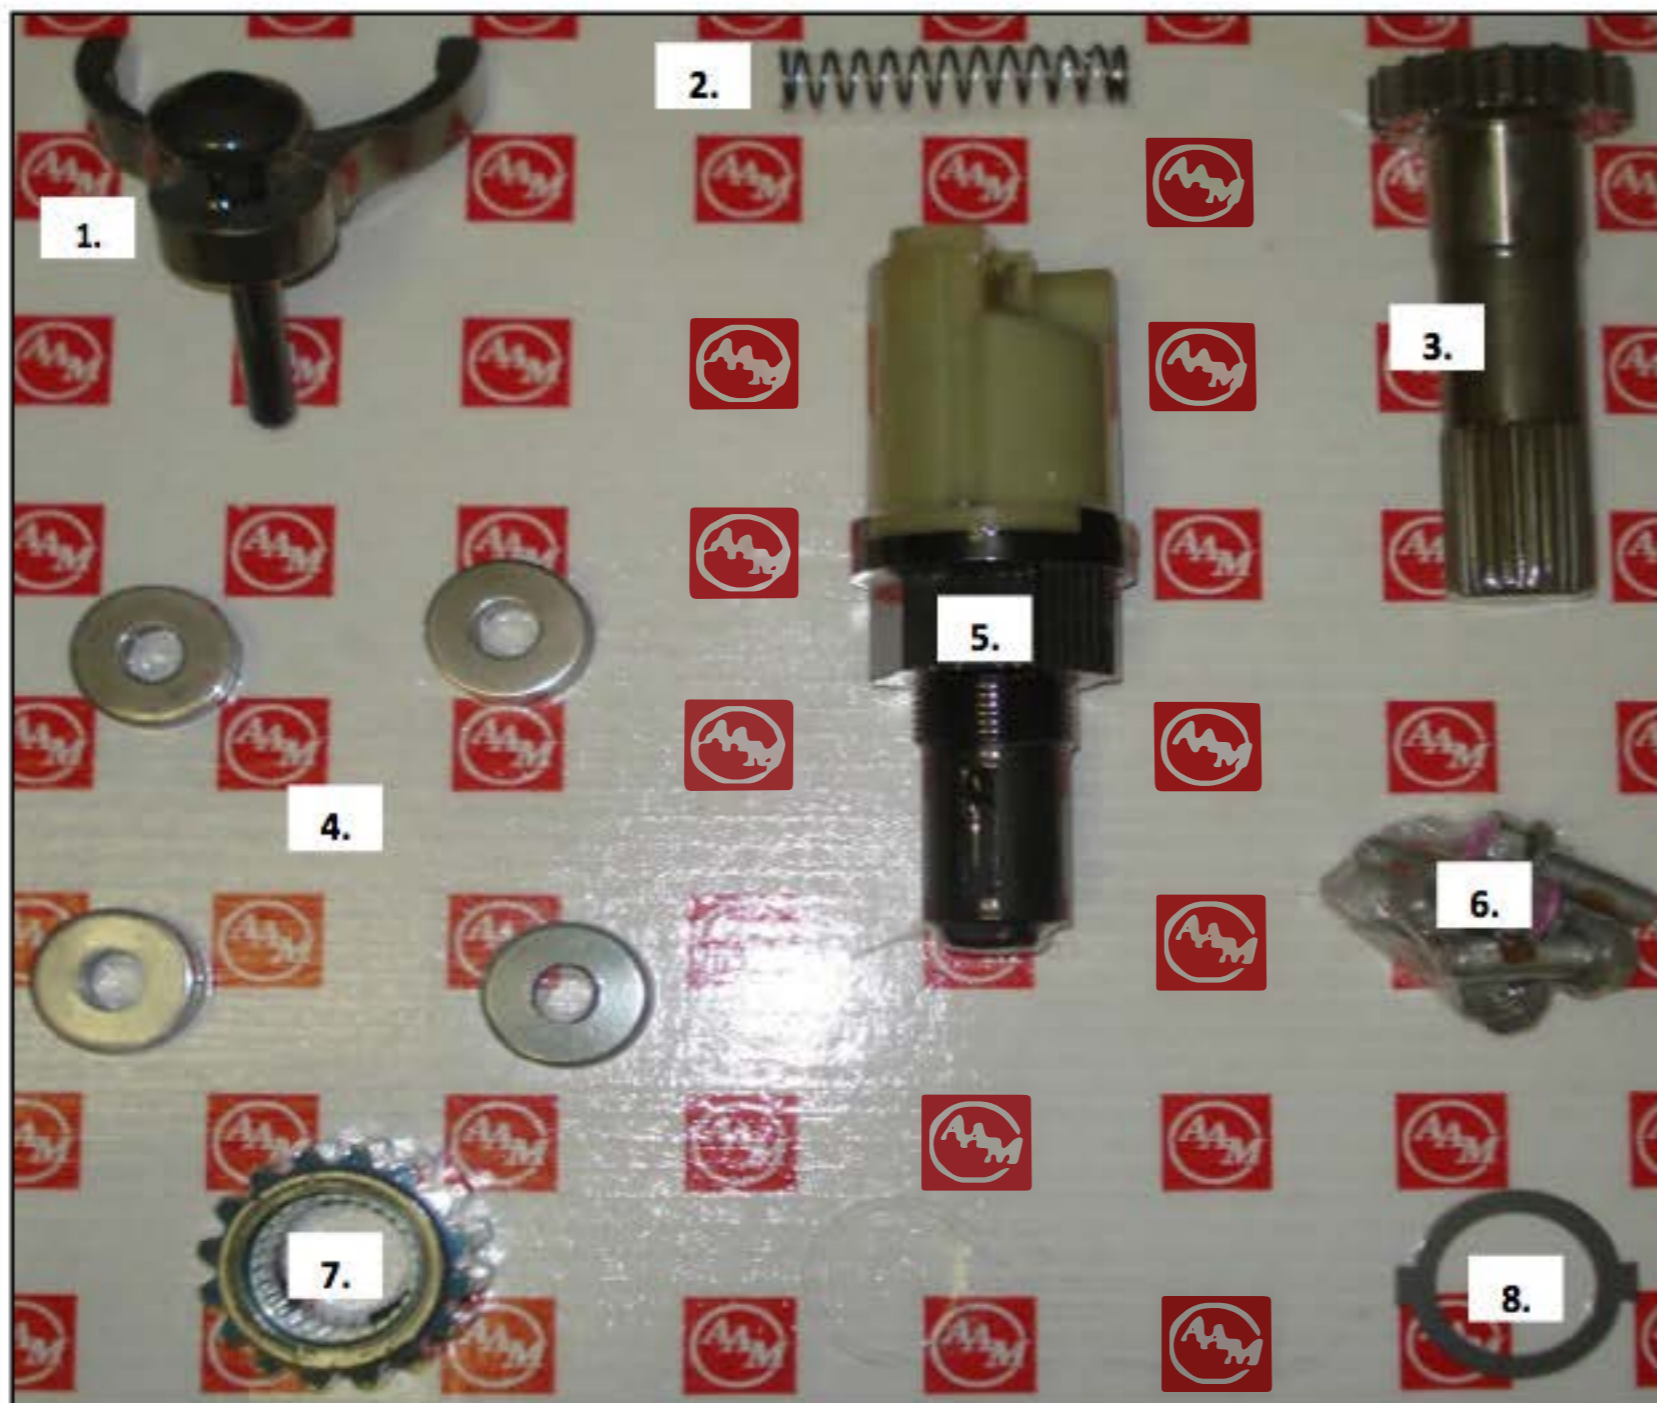

# Disconnect Shifter Kit

**74080006**

**8.25" Front IFS**

**GM**

**1998 - 2006**

Part Name	Qty
1. Shifter Fork	1
2. Return Spring	1
3. I/O Axle Shaft	1
4. Washer	20
5. Actuator	1
6. Tube Bolt w/Washer & Adhesive	5
7. Connector Gear	1
8. Output Shaft Washer	1