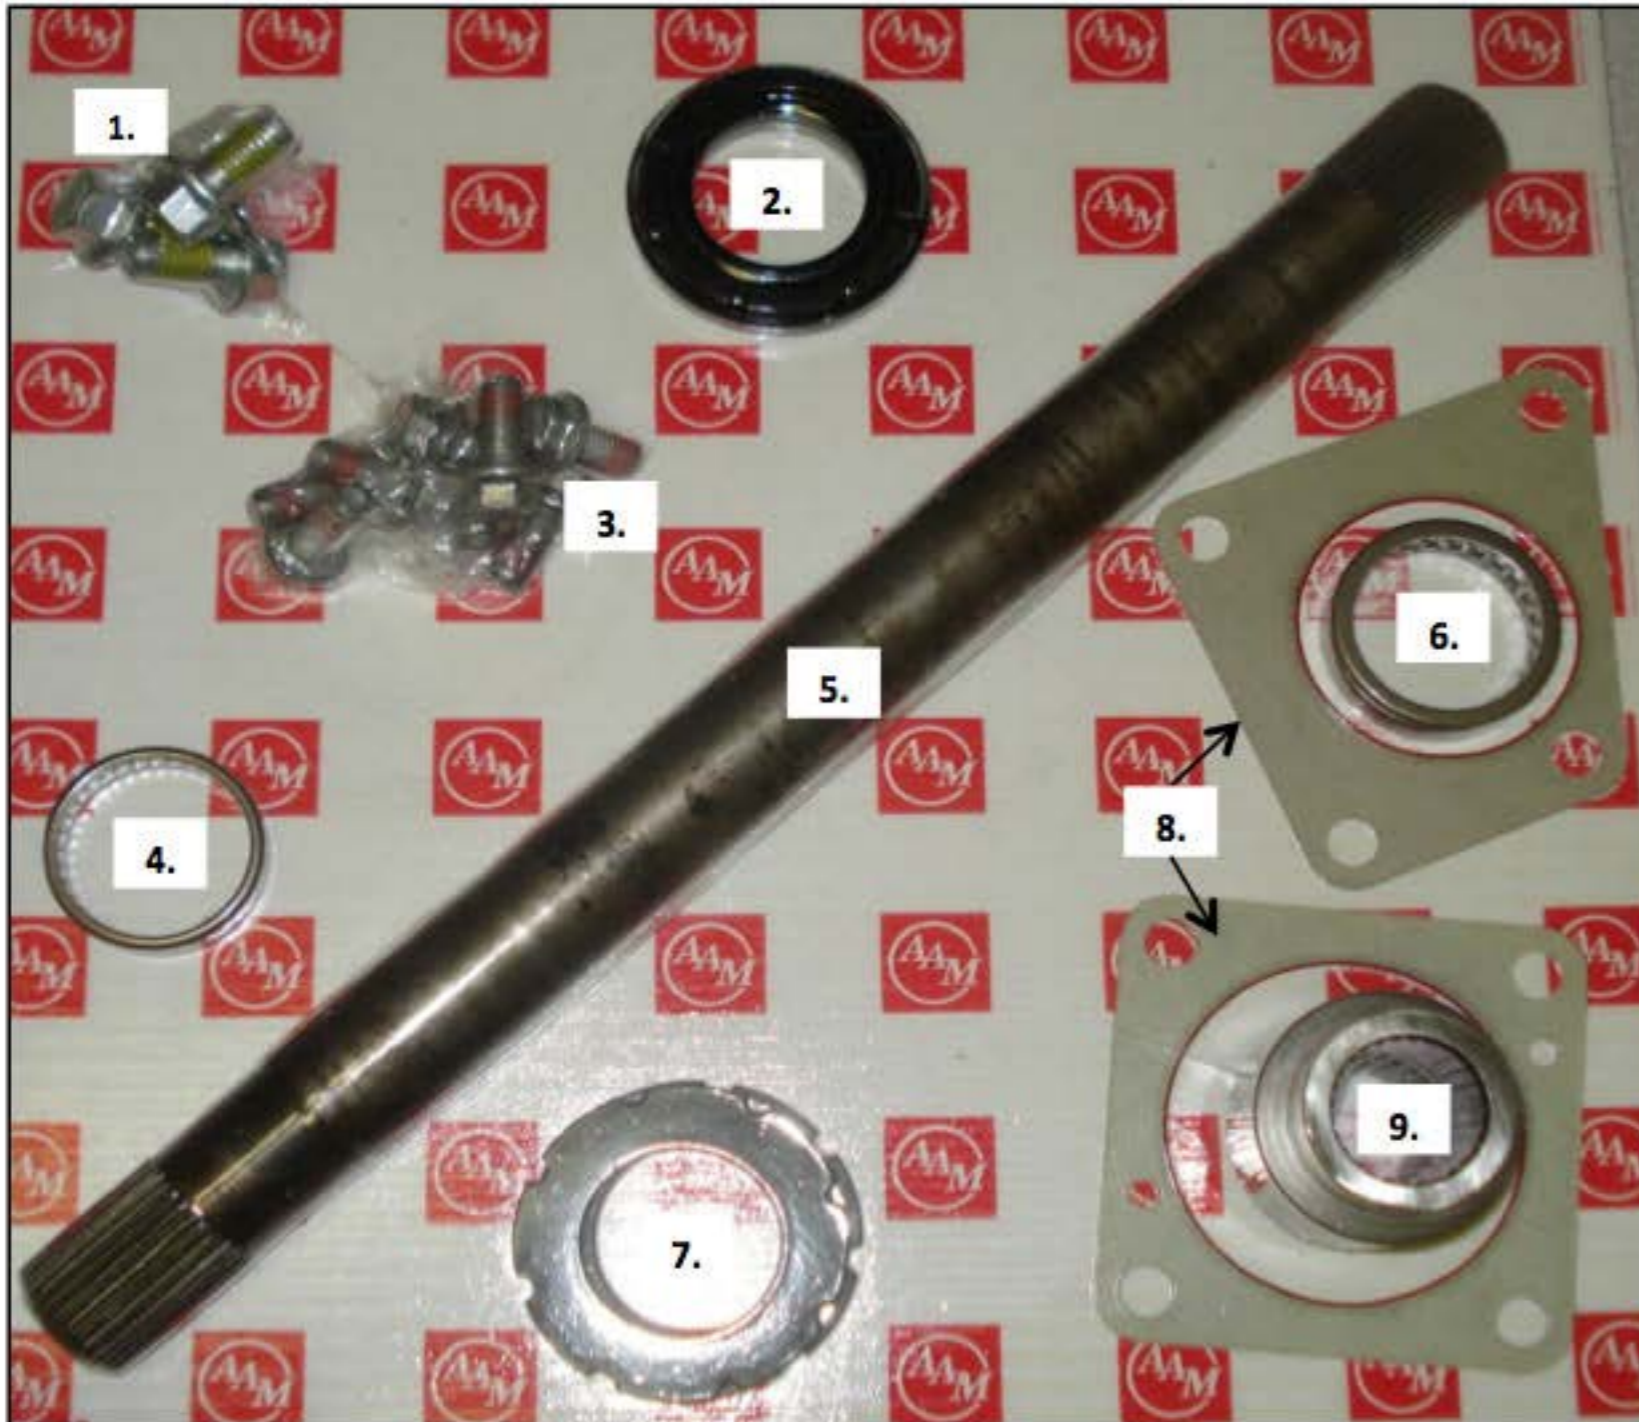

Disconnect Shifter Kit

74080005

7.6" Front IFS

GM

2005 – 2010

Part Name	Qty
1. Bolt w/ Adhesive	4
2. Output Seal	1
3. Bolt w/ Washer & Adhesive	8
4. Roller Bearing ASM	1
5. Intermediate Shaft	1
6. Roller Bearing ASM	1
7. Thrust Washer	2
8. Tube & Output Gasket	2
9. Output Shaft Coupler	1