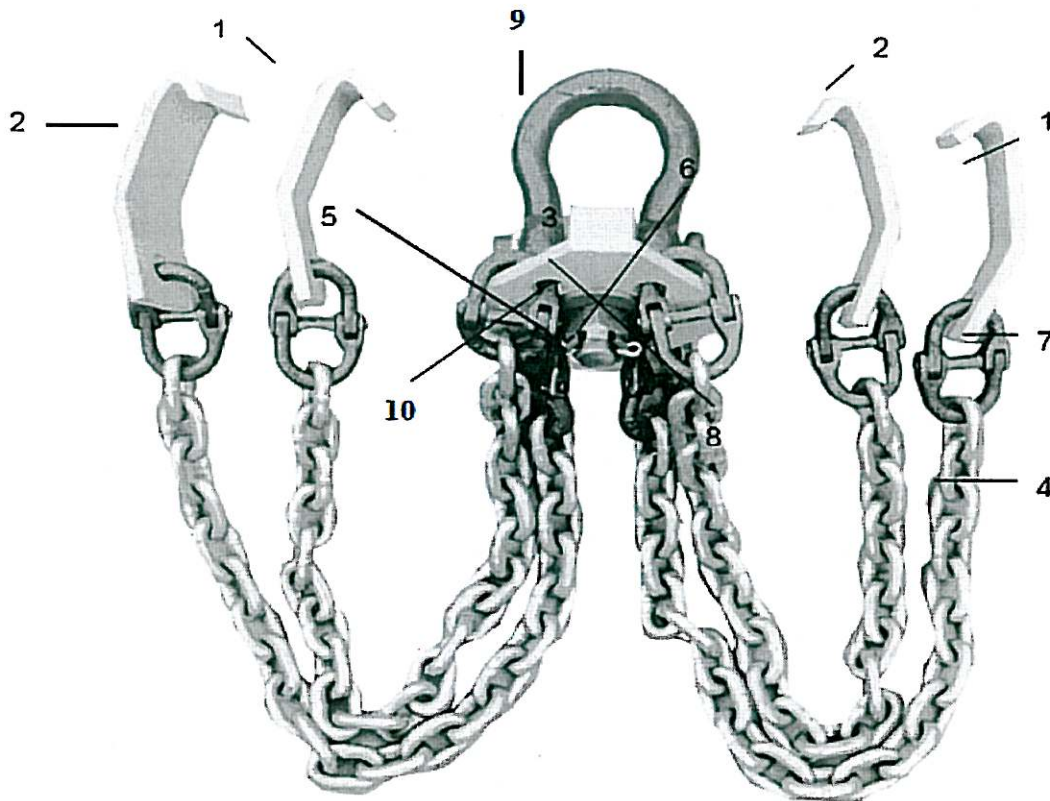

REPAIR PARTS SHEET

FLANG RING PULLER 93000

Item	Part No.	Stock No.	Description	Quantity
1	93000-001	93001	Hook, Flat	2
2	93000-002	93002	Hook, Tapered	2
3	93000-003	93003	Lifting Block Assembly	1
4	93000-004	93004	3/8" High Test Chain X 26"	4
5	93000-005	93005	Castle Nut	1
6	93000-006	93006	Cotter Pin	1
7	93000-007	93007	3/8" Alloy Connecting Links	8
8	93000-008	93008	Plate	1
9	93000-009	93009	L354 Anchor Shackle	1
10	93000-010	93010	Washer	1