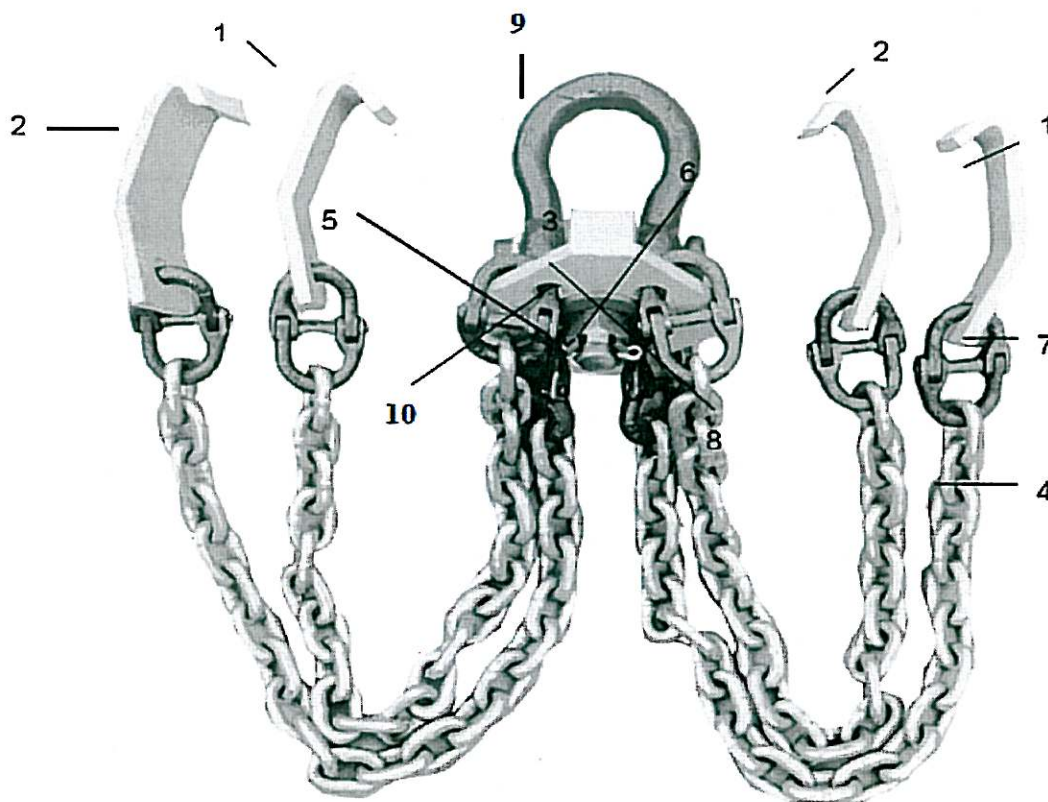

REPAIR PARTS SHEET

FLANG RING PULLER 93000

Item	Part No.	Stock No.	Description	Quantity
1	93000-001	93001	Hook, Flat	2
2	93000-002	93002	Hook, Tapered	2
3	93000-003	93003	Lifting Block Assembly	1
4	93000-004	93004	3/8" High Test Chain X 26"	4
5	93000-005	93005	Castle Nut	1
6	93000-006	93006	Cotter Pin	1
7	93000-007	93007	3/8" Alloy Connecting Links	8
8	93000-008	93008	Plate	1
9	93000-009	93009	L354 Anchor Shackle	1
10	93000-010	93010	Washer	1