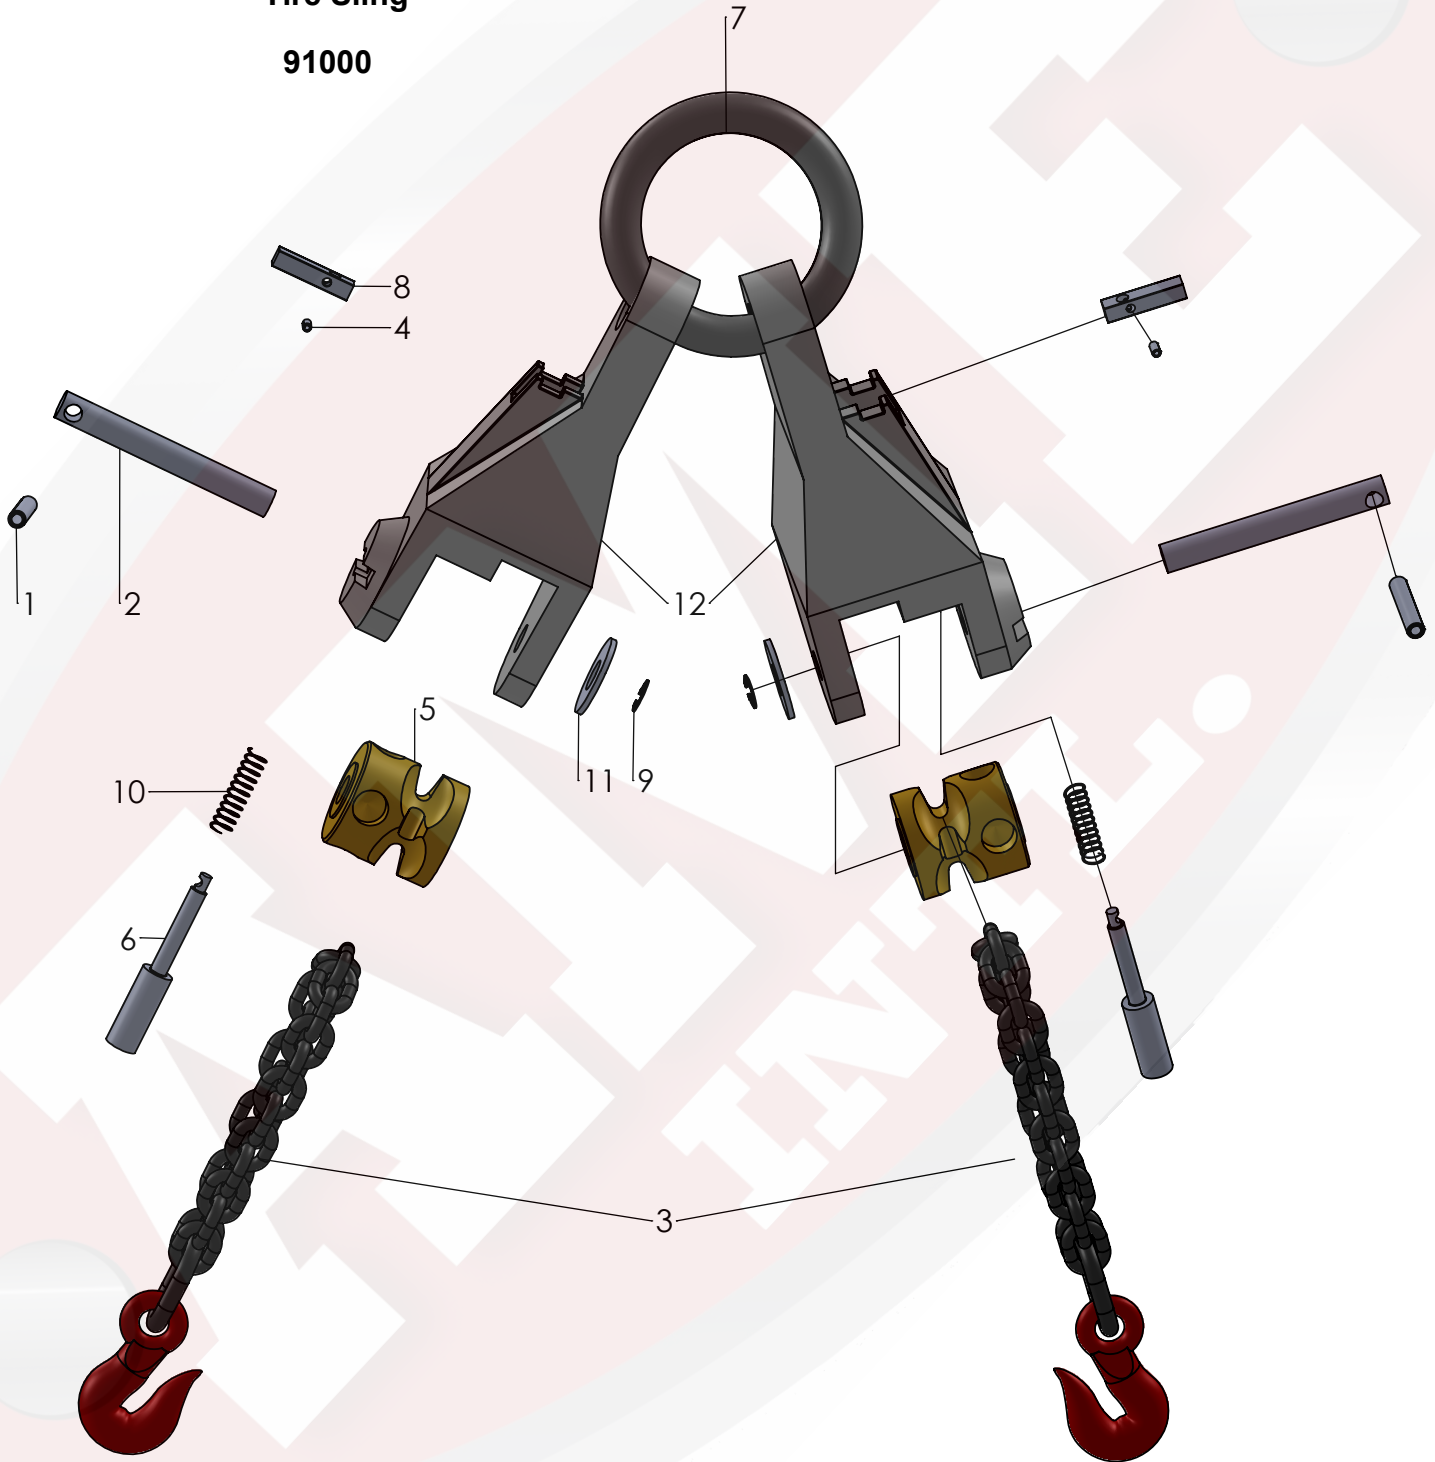

PARTS BREAKDOWN

Parts List For

Tire Sling

91000

PARTS BREAKDOWN

Parts List For

Tire Sling

91000

Item	Part No.	Stock No.	Description	Quantity
1	91000-001	90101	3/8" x 2 ¹ / ₄ " Dowel Pin	2
2	91000-002	90102	5/8" Pin	2
3	91000-003	90103	Alloy Chain Assembly	2
4	91000-004	90104	3/16" x 3/8" Dowel Pin	2
5	91000-005	90105	Bronze Pulley	2
6	91000-006	90106	Mating Pin	2
7	91000-007	90107	7/8" x 4" Ring	1
8	91000-008	90108	Rectangular Block	2
9	91000-009	90109	Retaining Ring	2
10	91000-010	90110	Spring	2
11	91000-011	90111	Washer	2
12*	91000-012	90112	Yolk for Tire Sling	2