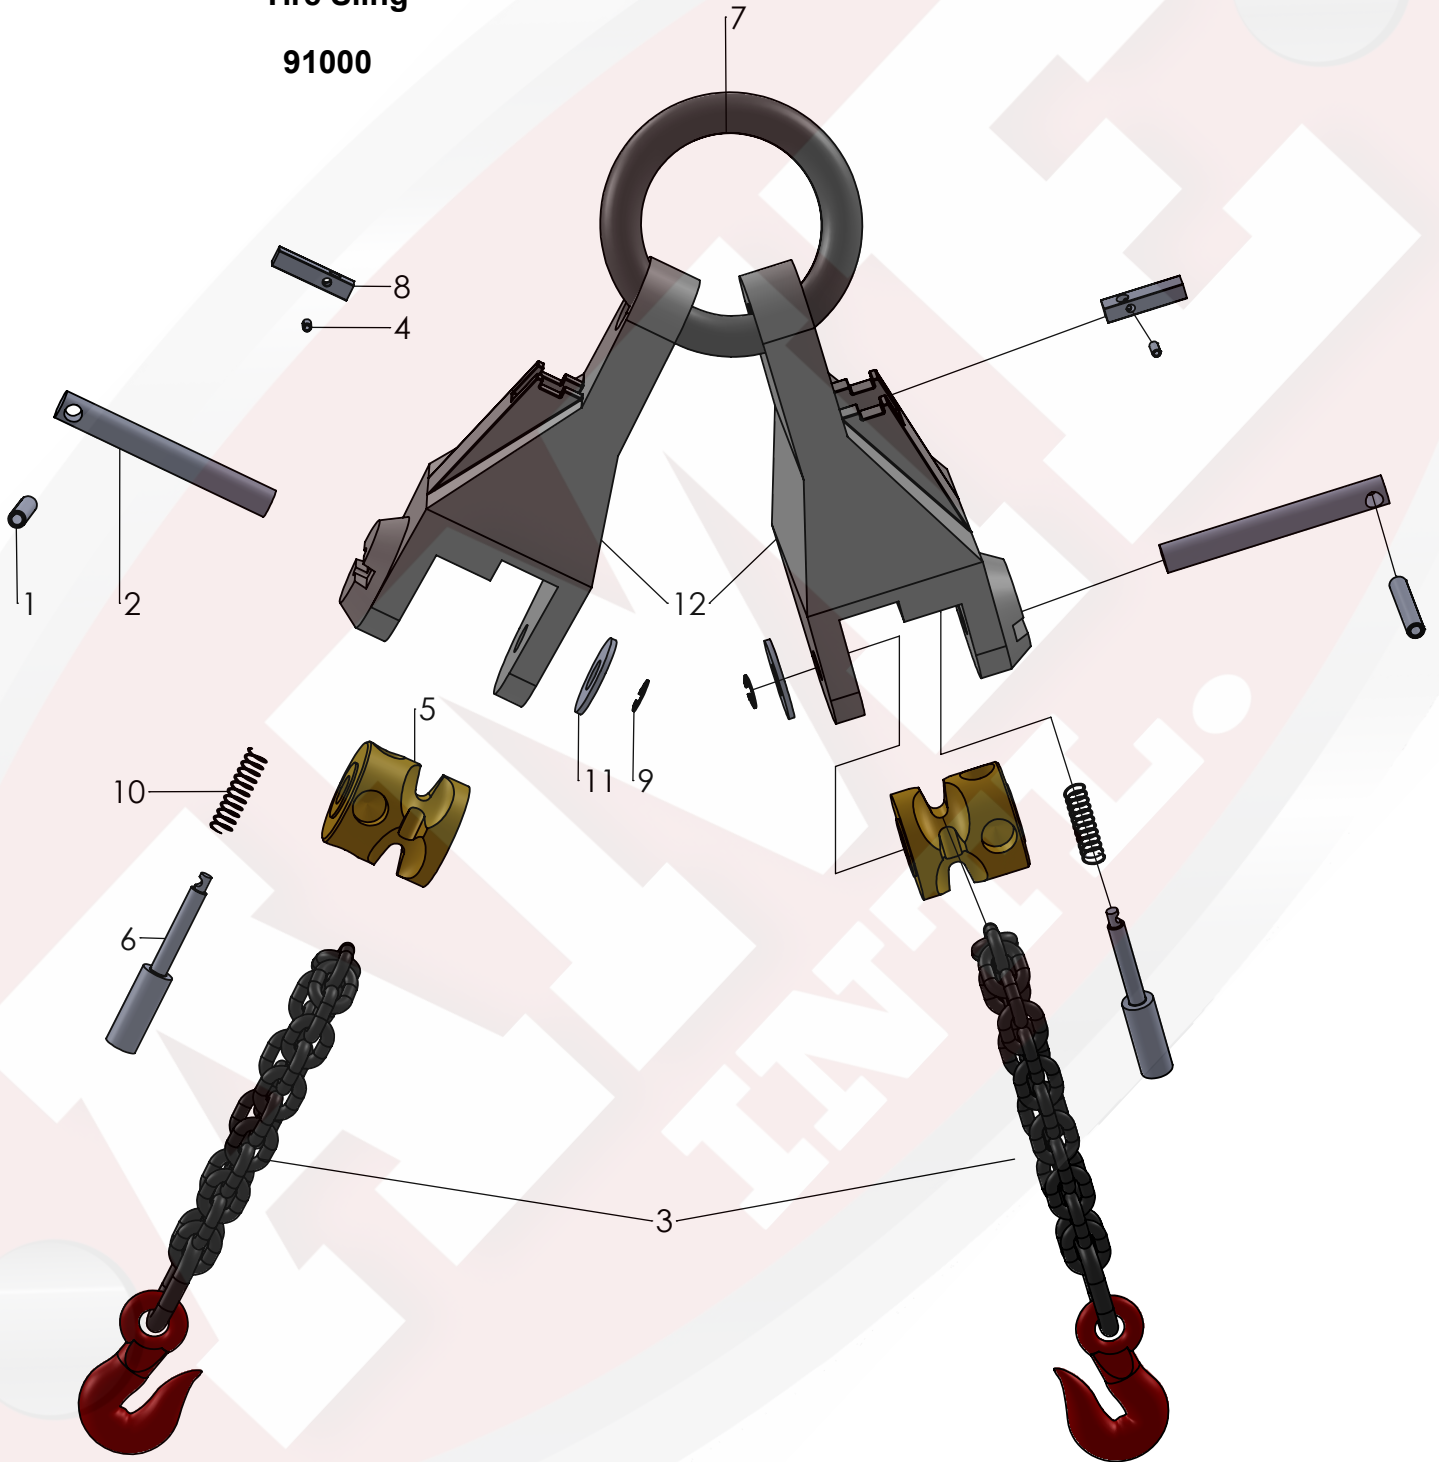

PARTS BREAKDOWN

Parts List For

Tire Sling

91000

PARTS BREAKDOWN

Parts List For

Tire Sling

91000

Item	Part No.	Stock No.	Description	Quantity
1	91000-001	90101	3/8" x 2 ¹ / ₄ " Dowel Pin	2
2	91000-002	90102	5/8" Pin	2
3	91000-003	90103	Alloy Chain Assembly	2
4	91000-004	90104	3/16" x 3/8" Dowel Pin	2
5	91000-005	90105	Bronze Pulley	2
6	91000-006	90106	Mating Pin	2
7	91000-007	90107	7/8" x 4" Ring	1
8	91000-008	90108	Rectangular Block	2
9	91000-009	90109	Retaining Ring	2
10	91000-010	90110	Spring	2
11	91000-011	90111	Washer	2
12*	91000-012	90112	Yolk for Tire Sling	2