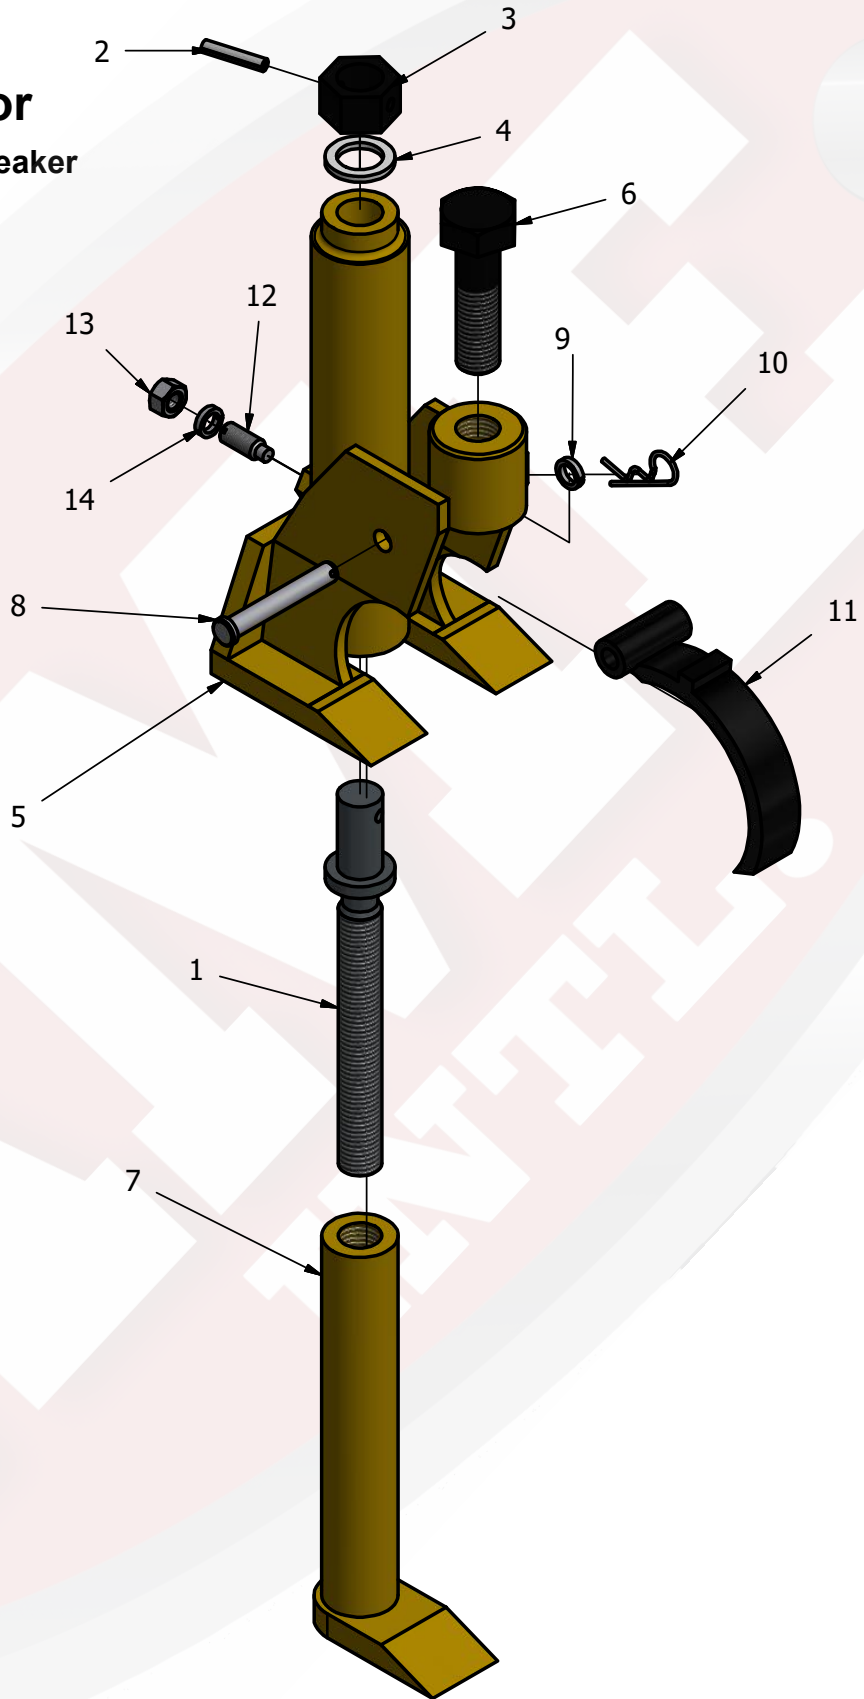

PARTS BREAKDOWN

Parts List For Little Buddy Bead Breaker 71600

PARTS BREAKDOWN

Parts List For Little Buddy Bead Breaker 71600

PARTS LIST			
ITEM	QTY	PART NUMBER	DESCRIPTION
1	1	71600-001	Long Screw
2	1	71600-002	Elastic Pin
3	1	71600-003	Hex Nut
4	1	71600-004	Washer
5	1	71600-005	Bush Assembly
6	1	71600-006	Short Bolt
7	1	71600-007	Claw Assembly
8	1	71600-008	Clevis Pin
9	1	71600-009	Washer
10	1	71600-010	Cotter Pin
11	1	71600-011	Hook
12	1	71600-012	Bolt
13	1	71600-013	Hex Nut
14	1	71600-014	Spring Washer