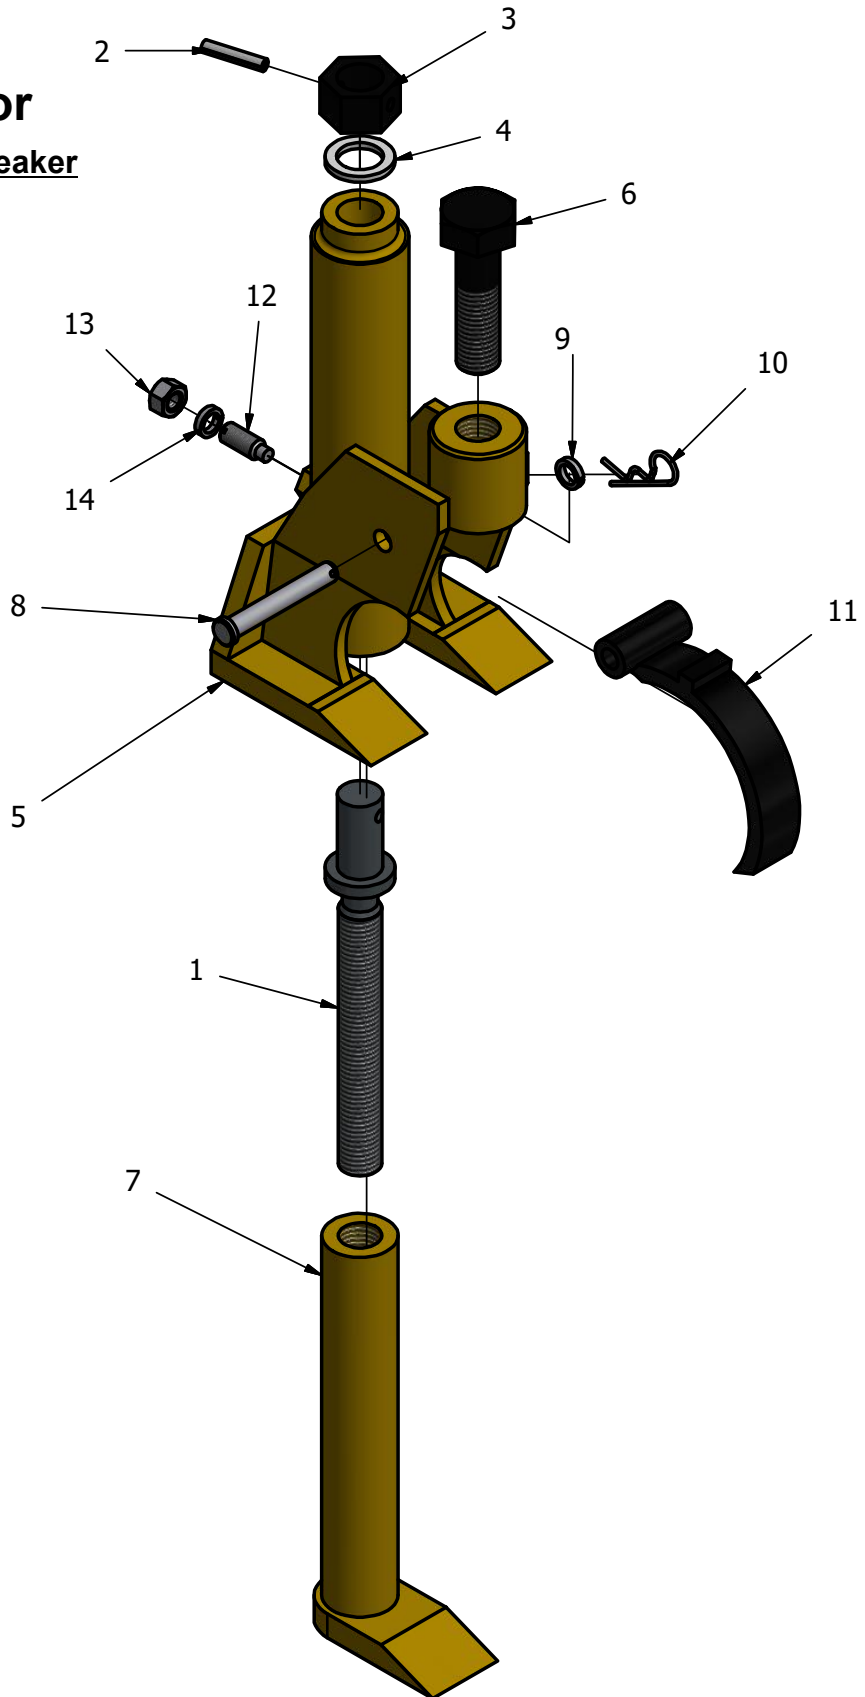

PARTS BREAKDOWN

Parts List For
Little Buddy Bead Breaker
71600

PARTS BREAKDOWN

Parts List For

Little Buddy Bead Breaker

71600

PARTS LIST			
ITEM	QTY	PART NUMBER	DESCRIPTION
1	1	71600-001	Long Screw
2	1	71600-002	Elastic Pin
3	1	71600-003	Hex Nut
4	1	71600-004	Washer
5	1	71600-005	Bush Assembly
6	1	71600-006	Short Bolt
7	1	71600-007	Claw Assembly
8	1	71600-008	Clevis Pin
9	1	71600-009	Washer
10	1	71600-010	Cotter Pin
11	1	71600-011	Hook
12	1	71600-012	Bolt
13	1	71600-013	Hex Nut
14	1	71600-014	Spring Washer