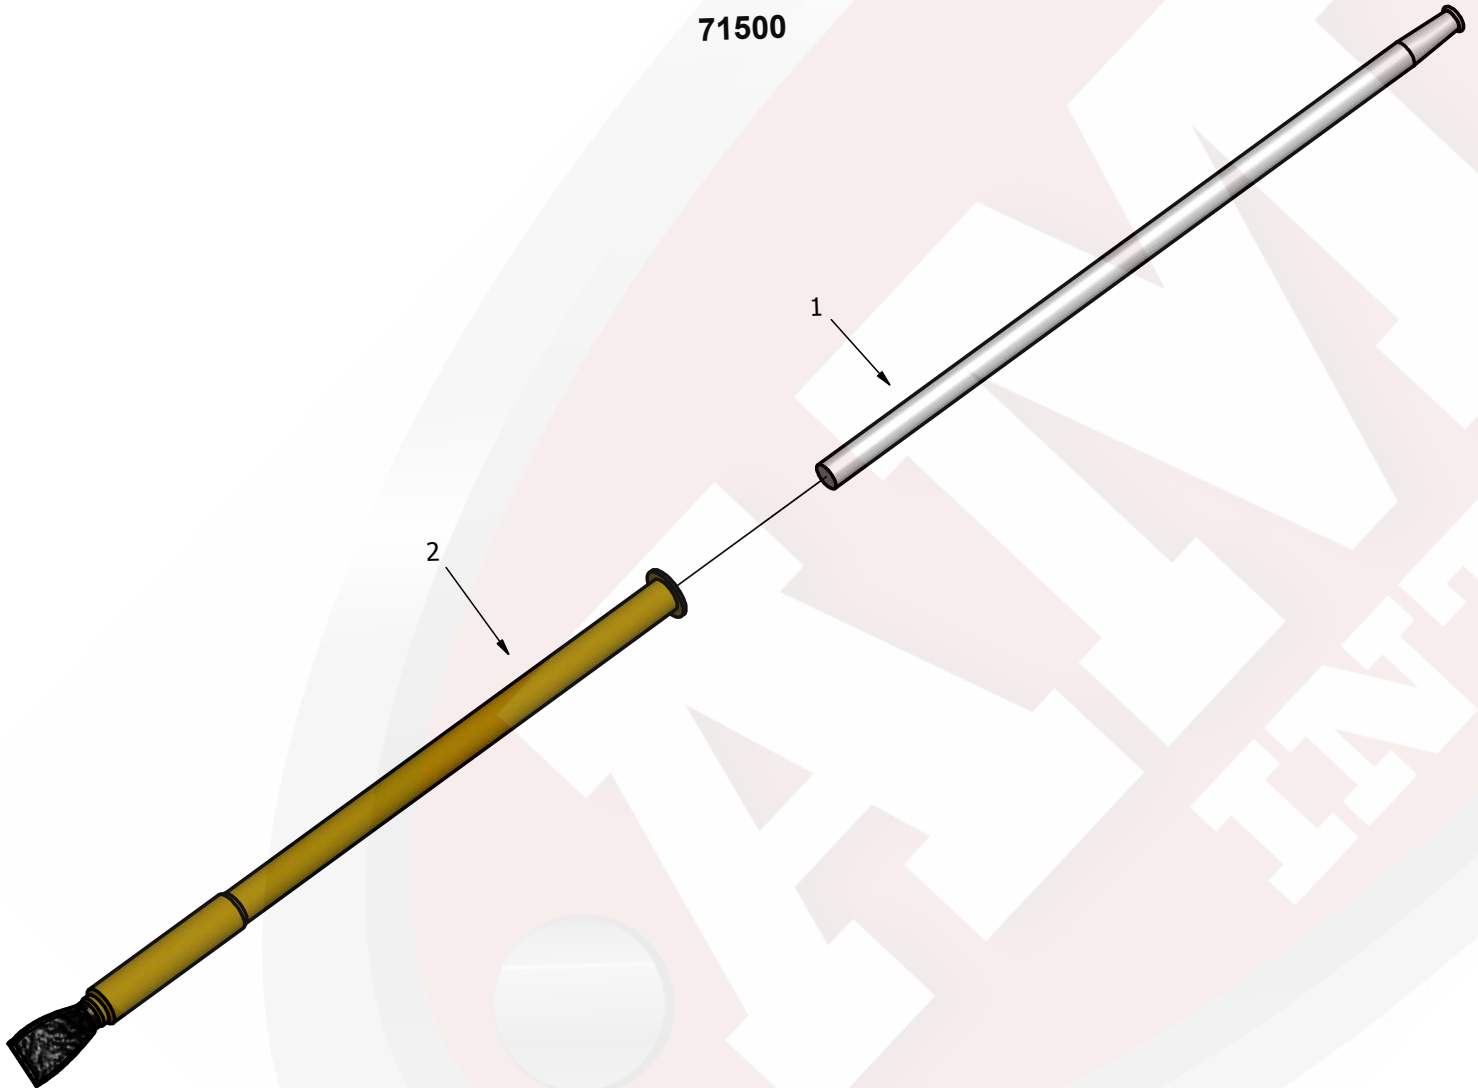

# PARTS BREAKDOWN

## Parts List For Big Buddy Bead Breaker Slide Hammer 71500

# PARTS BREAKDOWN

**Parts List For**  
**Big Buddy Bead Breaker Slide Hammer**  
**71500**

ITEM	QTY	PART NUMBER	DESCRIPTION
1	1	71500-001	Big Buddy - Inside
2	1	71500-002	Big Buddy - Outside