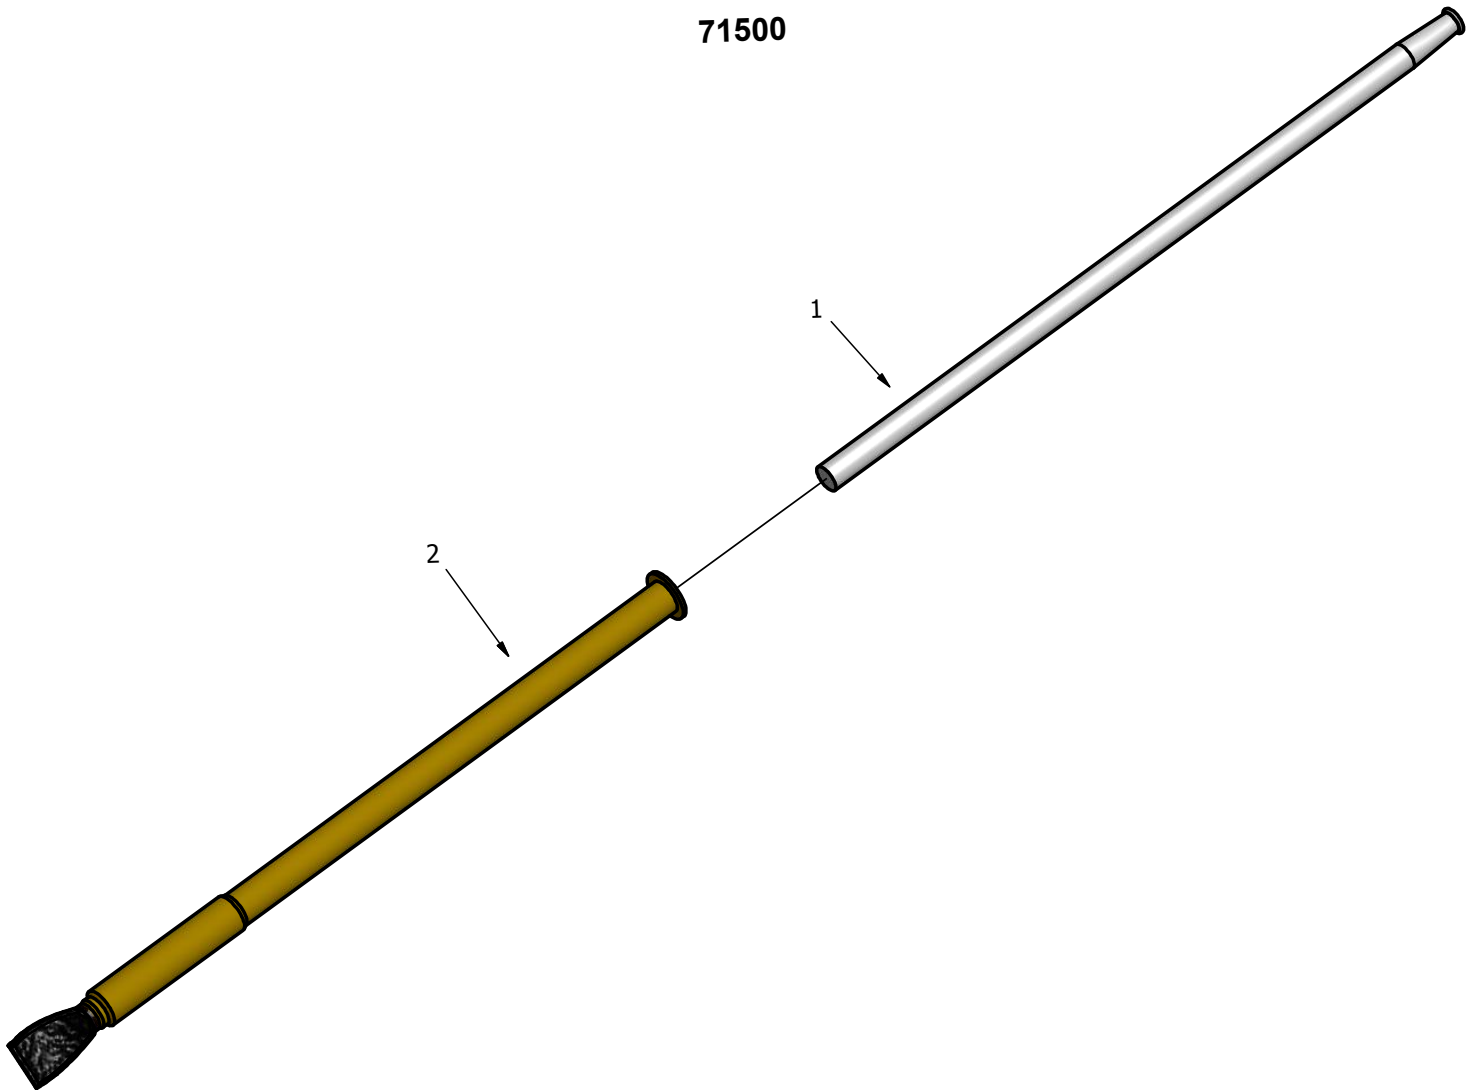

PARTS BREAKDOWN

Parts List For
Big Buddy Bead Breaker Slide Hammer
71500

PARTS BREAKDOWN

Parts List For

Big Buddy Bead Breaker Slide Hammer

71500

| ITEM | QTY | PART NUMBER | DESCRIPTION |
|------|-----|-------------|---------------------|
| 1 | 1 | 71500-001 | Big Buddy - Inside |
| 2 | 1 | 71500-002 | Big Buddy - Outside |