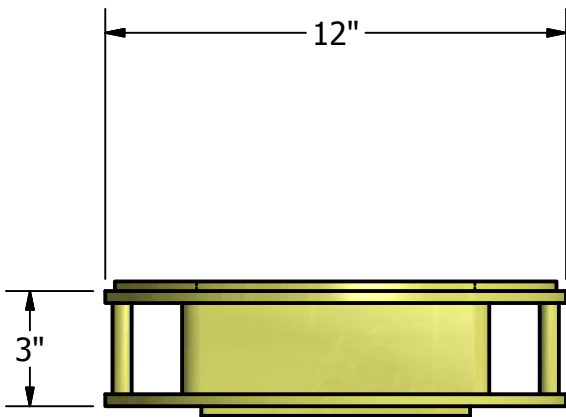

15002 Steel Cribbing Set

100 Short Ton Capacity

Model #15012
38 lbs.(17.24 kg)

Model #15022
47 lbs.(21.32 kg)

Model #15032
56 lbs.(25.41 kg)

15002 Steel Cribbing Set

100 Short Ton Capacity

Stacking Examples