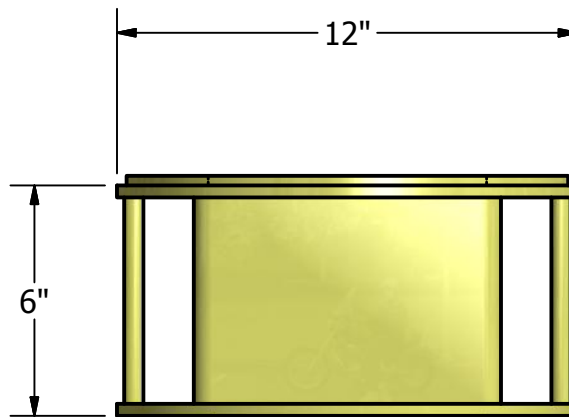

15002 Steel Cribbing Set

100 Short Ton Capacity

Model #15012
38 lbs.(17.24 kg)

Model #15022
47 lbs.(21.32 kg)

Model #15032
56 lbs.(25.41 kg)

15002 Steel Cribbing Set

100 Short Ton Capacity

Stacking Examples