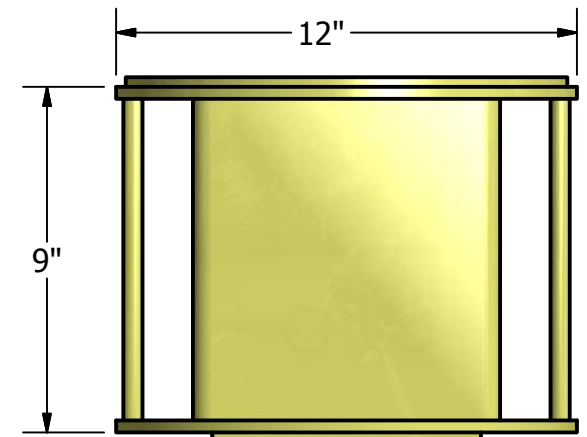

15002 Steel Cribbing Set

100 Short Ton Capacity

Model #15012
38 lbs.(17.24 kg)

Model #15022
47 lbs.(21.32 kg)

Model #15032
56 lbs.(25.41 kg)

15002 Steel Cribbing Set

100 Short Ton Capacity

Stacking Examples