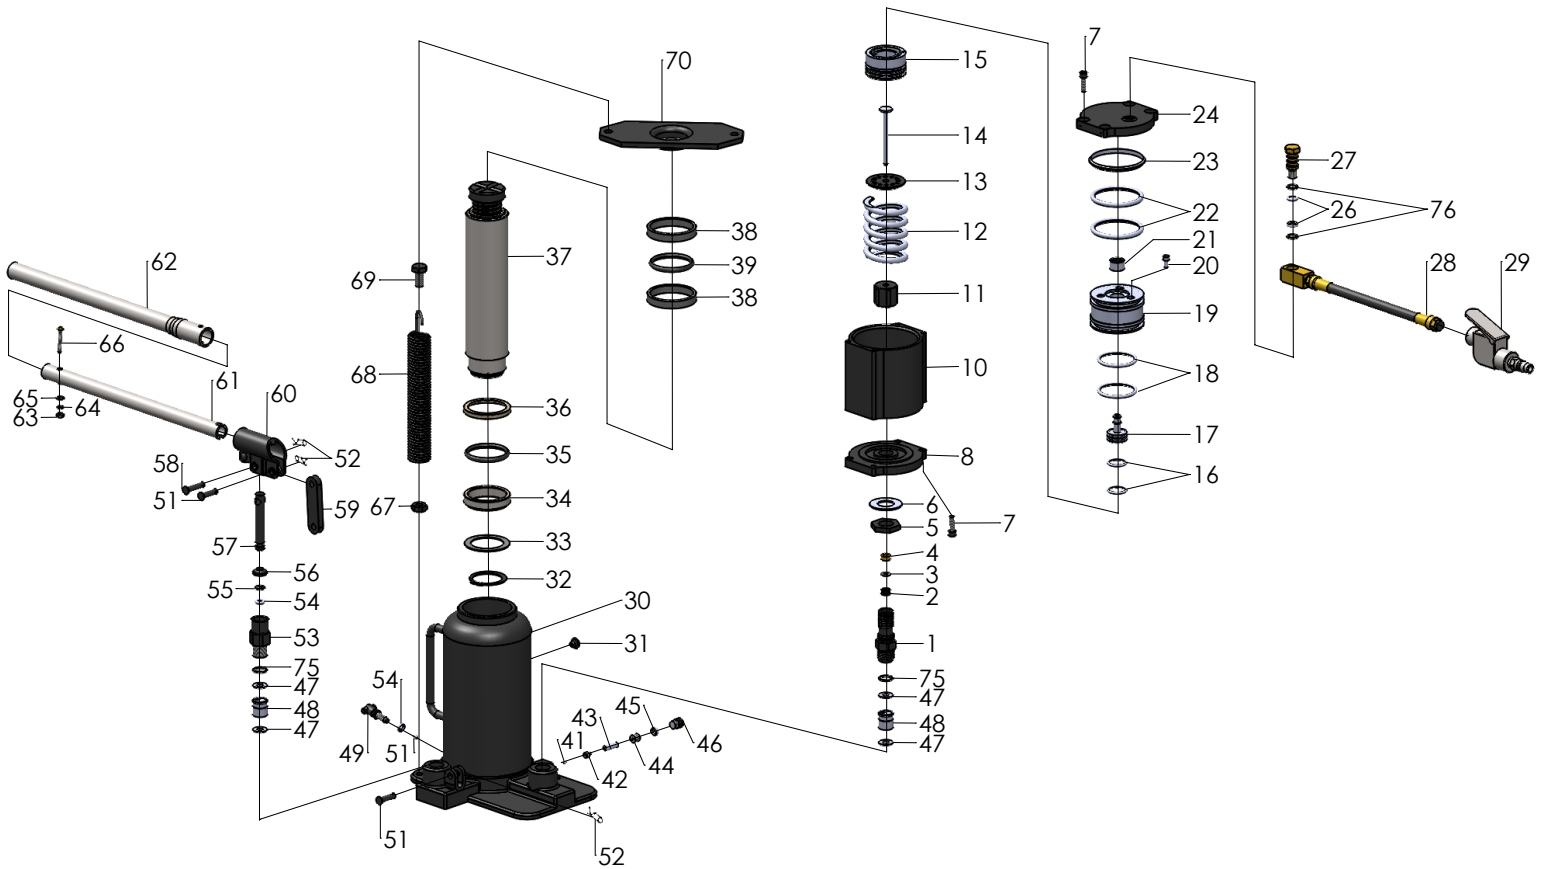

PARTS BREAKDOWN

Parts List For Air Hydraulic Bottle Jack 14460