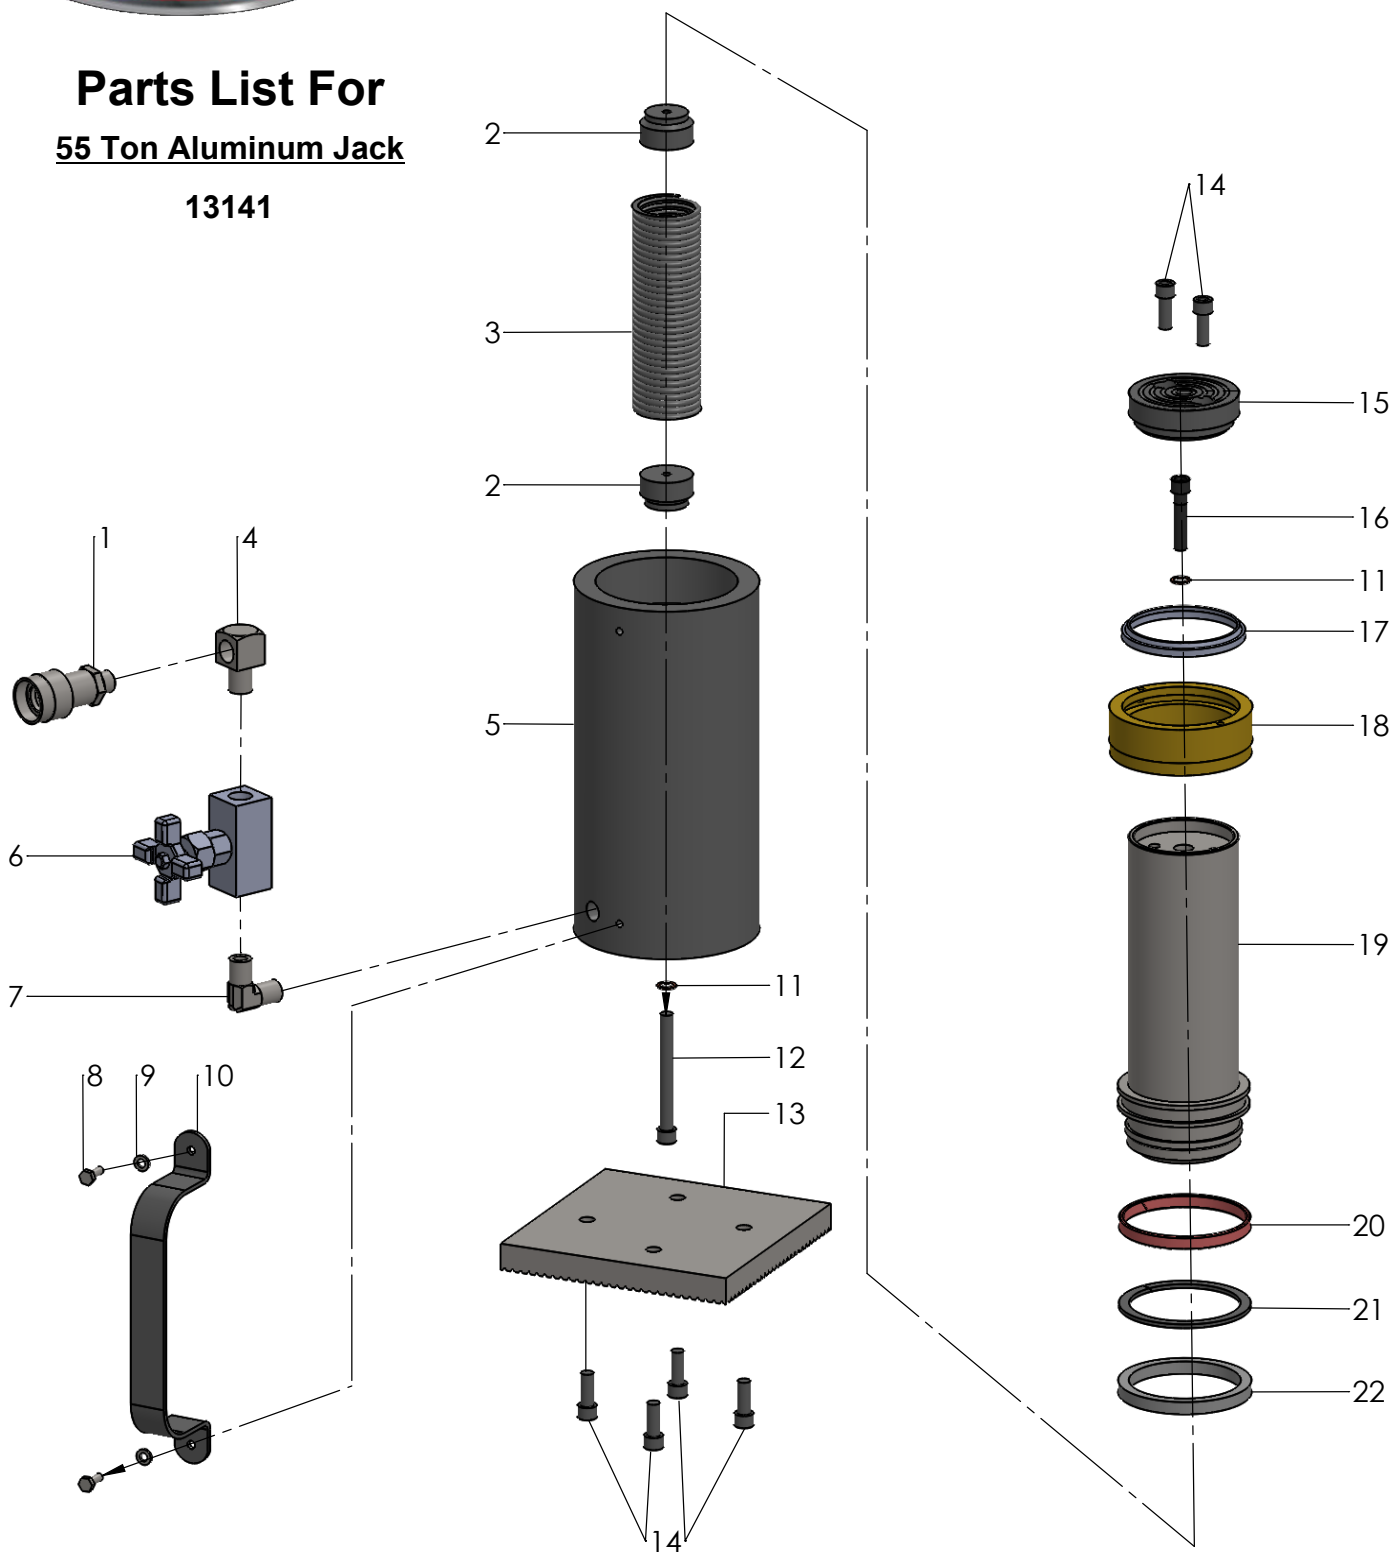

PARTS BREAKDOWN

Parts List For 55 Ton Aluminum Jack 13141

PARTS BREAKDOWN

Parts List For 55 Ton Aluminum Jack

13141

Item	Part No.	Stock No.	Qty	Description
1	16060	10606	1	Coupler
2	13120-002	13140-2	2	Spring Retainer
3	13140-003	13140-3	1	Extension Spring
4	13120-004	13140-4	1	Transfer Connect
5	13140-005	13140-5	1	Cylinder Body
6	13120-006	9575	1	Needle Valve
7	13120-007	13140-7	1	Square Connect
8	13000-011	10005	2	Hex. Hd Cap Screw M*12
9	13000-012	10244	2	Lock washer
10	13120-010	35903	1	Handle
11	13000-006	*12042	2	Copper Washer
12	13000-009	16110	1	Soc. Hd. Screw 3/8-16* 3.5
13	13120-013	208406	1	Base Plate
14	11010-051	B1069028	6	Machine Screw 3/8-16* 3.5
15	13120-015	U962127045	1	Saddle
16	13120-016	12577	1	Soc. Hd. Screw 3/8-16* 3/4
17	13120-017	*13140-17	1	Wiper
18	13120-018	13140-18	1	Retainer Nut
19	13140-019	13140-19	1	Piston
20	13120-020	*13140-20	1	Wear Ring
21	13120-021	*13140-21	1	U-Cup
22	13120-022	*13140-22	1	Back-up Ring
* Indicates parts found in Kit 13140RK				