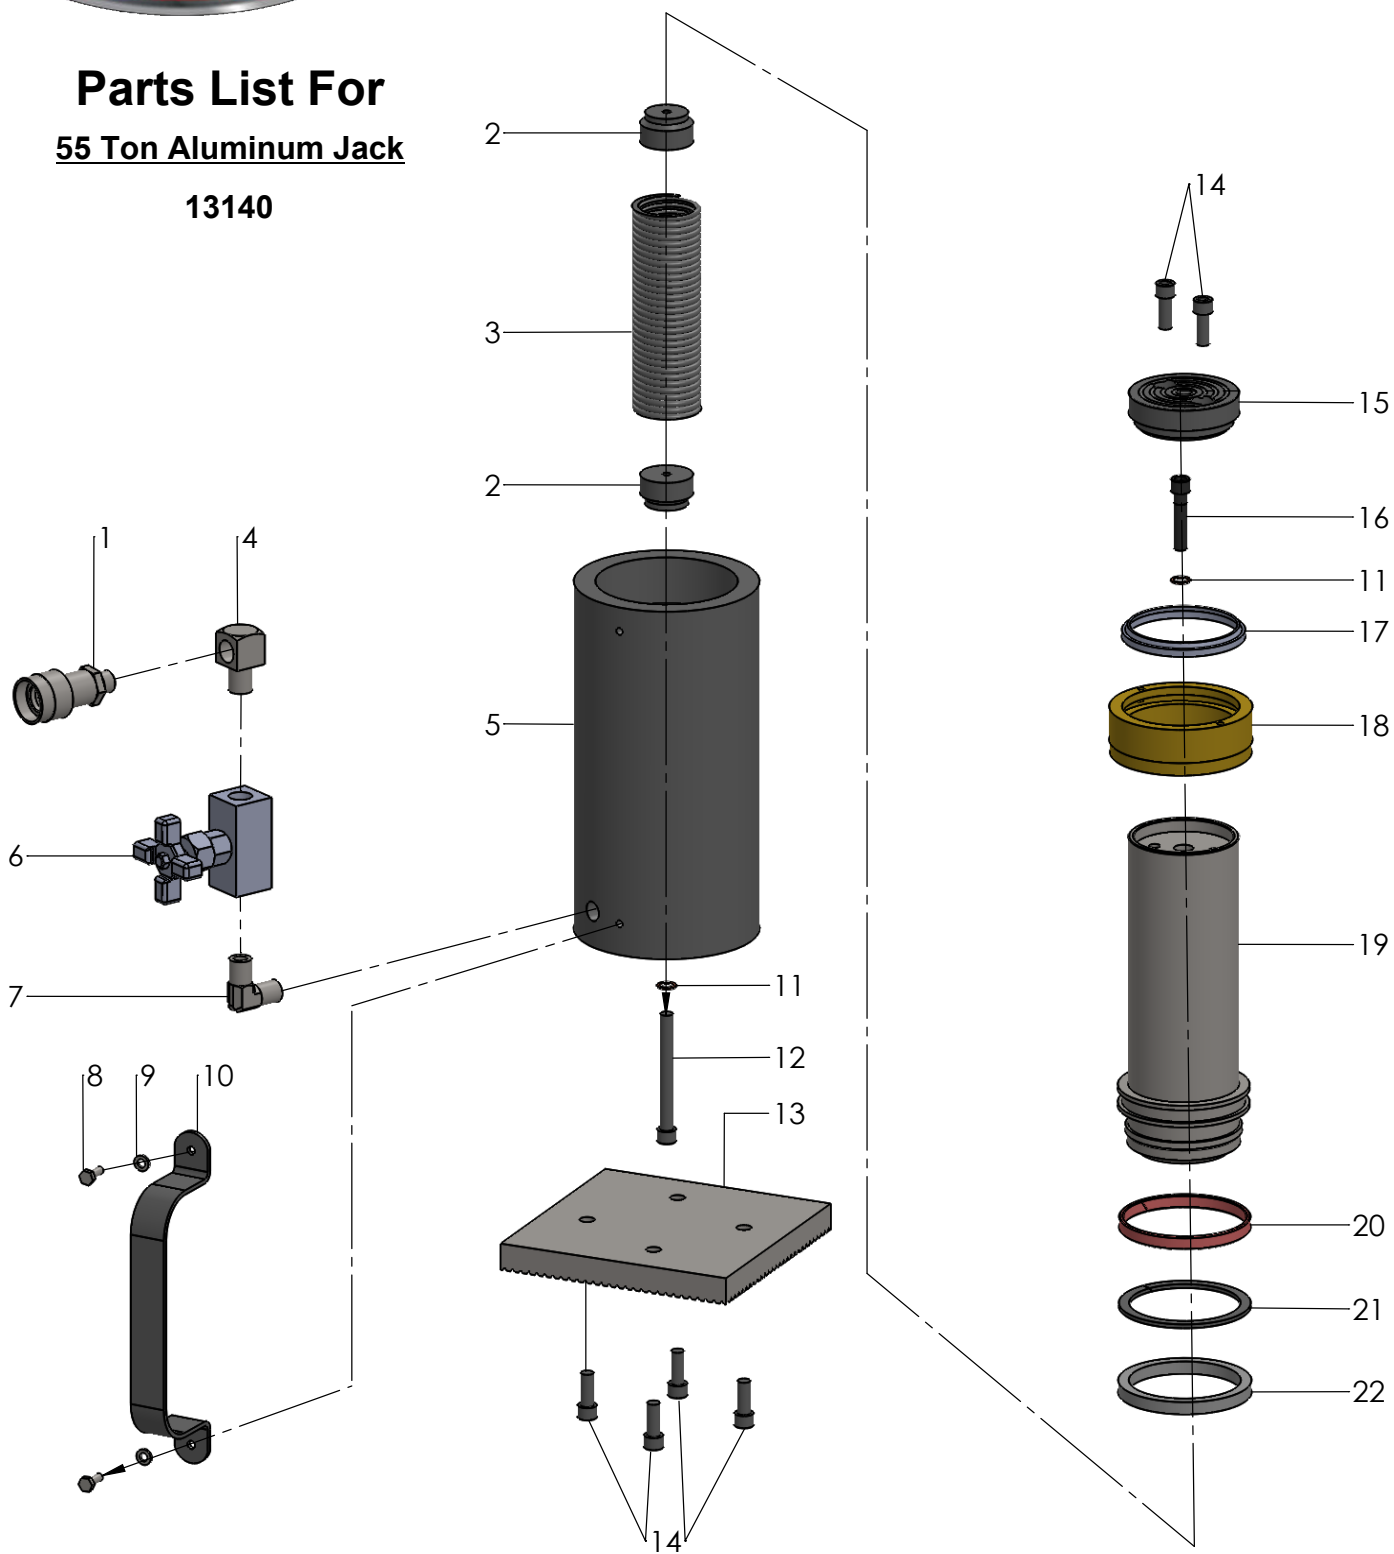

PARTS BREAKDOWN

Parts List For 55 Ton Aluminum Jack 13140

PARTS BREAKDOWN

Parts List For

55 Ton Aluminum Jack

13140

Item	Part No.	Stock No.	Qty	Description
1	16060	10606	1	Coupler
2	13120-002	13140-2	2	Spring Retainer
3	13140-003	13140-3	1	Extension Spring
4	13120-004	13140-4	1	Transfer Connect
5	13140-005	13140-5	1	Cylinder Body
6	13120-006	9575	1	Needle Valve
7	13120-007	13140-7	1	Square Connect
8	13000-011	10005	2	Hex. Hd Cap Screw M*12
9	13000-012	10244	2	Lock washer
10	13120-010	35903	1	Handle
11	13000-006	*12042	2	Copper Washer
12	13000-009	16110	1	Soc. Hd. Screw 3/8-16* 3.5
13	13120-013	208406	1	Base Plate
14	11010-051	B1069028	6	Machine Screw 3/8-16* 3.5
15	13120-015	U962127045	1	Saddle
16	13120-016	12577	1	Soc. Hd. Screw 3/8-16* 3/4
17	13120-017	*13140-17	1	Wiper
18	13120-018	13140-18	1	Retainer Nut
19	13140-019	13140-19	1	Piston
20	13120-020	*13140-20	1	Wear Ring
21	13120-021	*13140-21	1	U-Cup
22	13120-022	*13140-22	1	Back-up Ring
* Indicates parts found in Kit 13140RK				