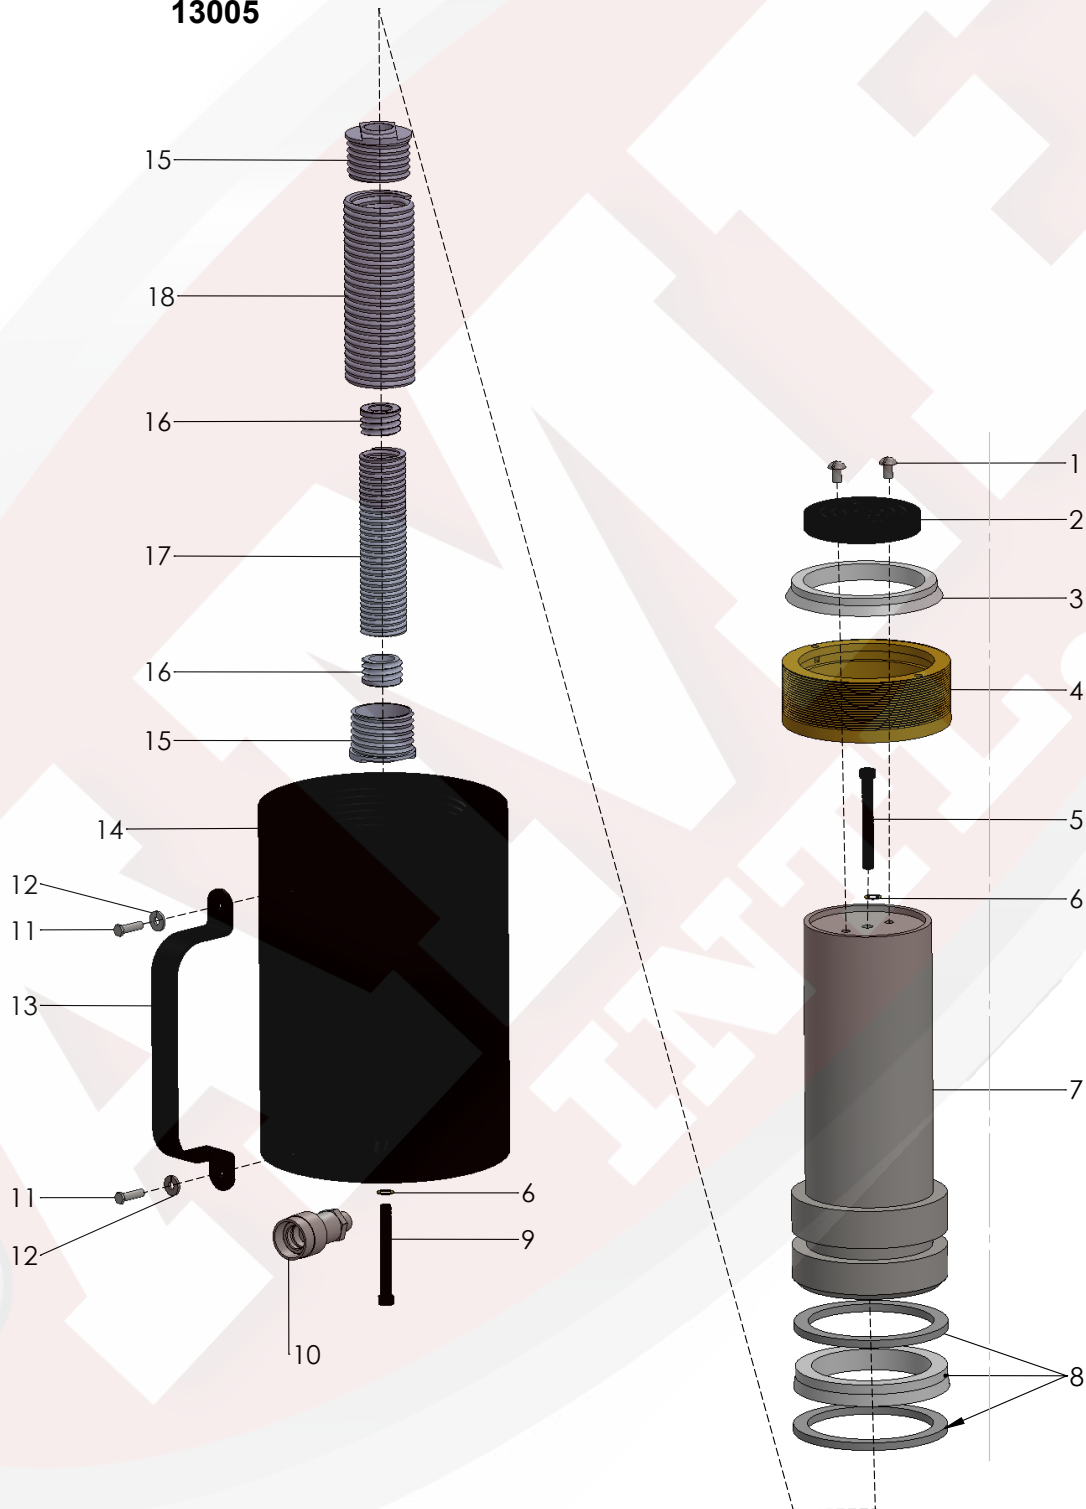

PARTS BREAKDOWN

Parts List For 75-Ton Aluminum Jack

13005

PARTS BREAKDOWN

Parts List For 75-Ton Aluminum Jack 13005

Item No.	Part Number	Description	Qty.
1	13005-001	Mach. Screw	2
2	13005-002	Front Plate	1
3	13005-003	Rod Wiper	1
4	13005-004	Retainer Nut	1
5	13005-005	Cap Screw	1
6	13005-006	Copper Washer	2
7	13005-007	Piston Rod	1
8	13005-008	T-Seal & Backup Rings	1
9	13005-009	Cap Screw	1
10	13005-010	Ram Half Coupler	1
11	13005-011	Cap Screw	2
12	13005-012	Lock Washer	2
13	13005-013	Handle	1
14	13005-014	Cylinder Body	1
15	13005-015	Spring Retainer, Outer	2
16	13005-016	Spring Retainer, Inner	2
17	13005-017	Extension Spring, Inner	1
18	13005-018	Extension Spring, Outer	1