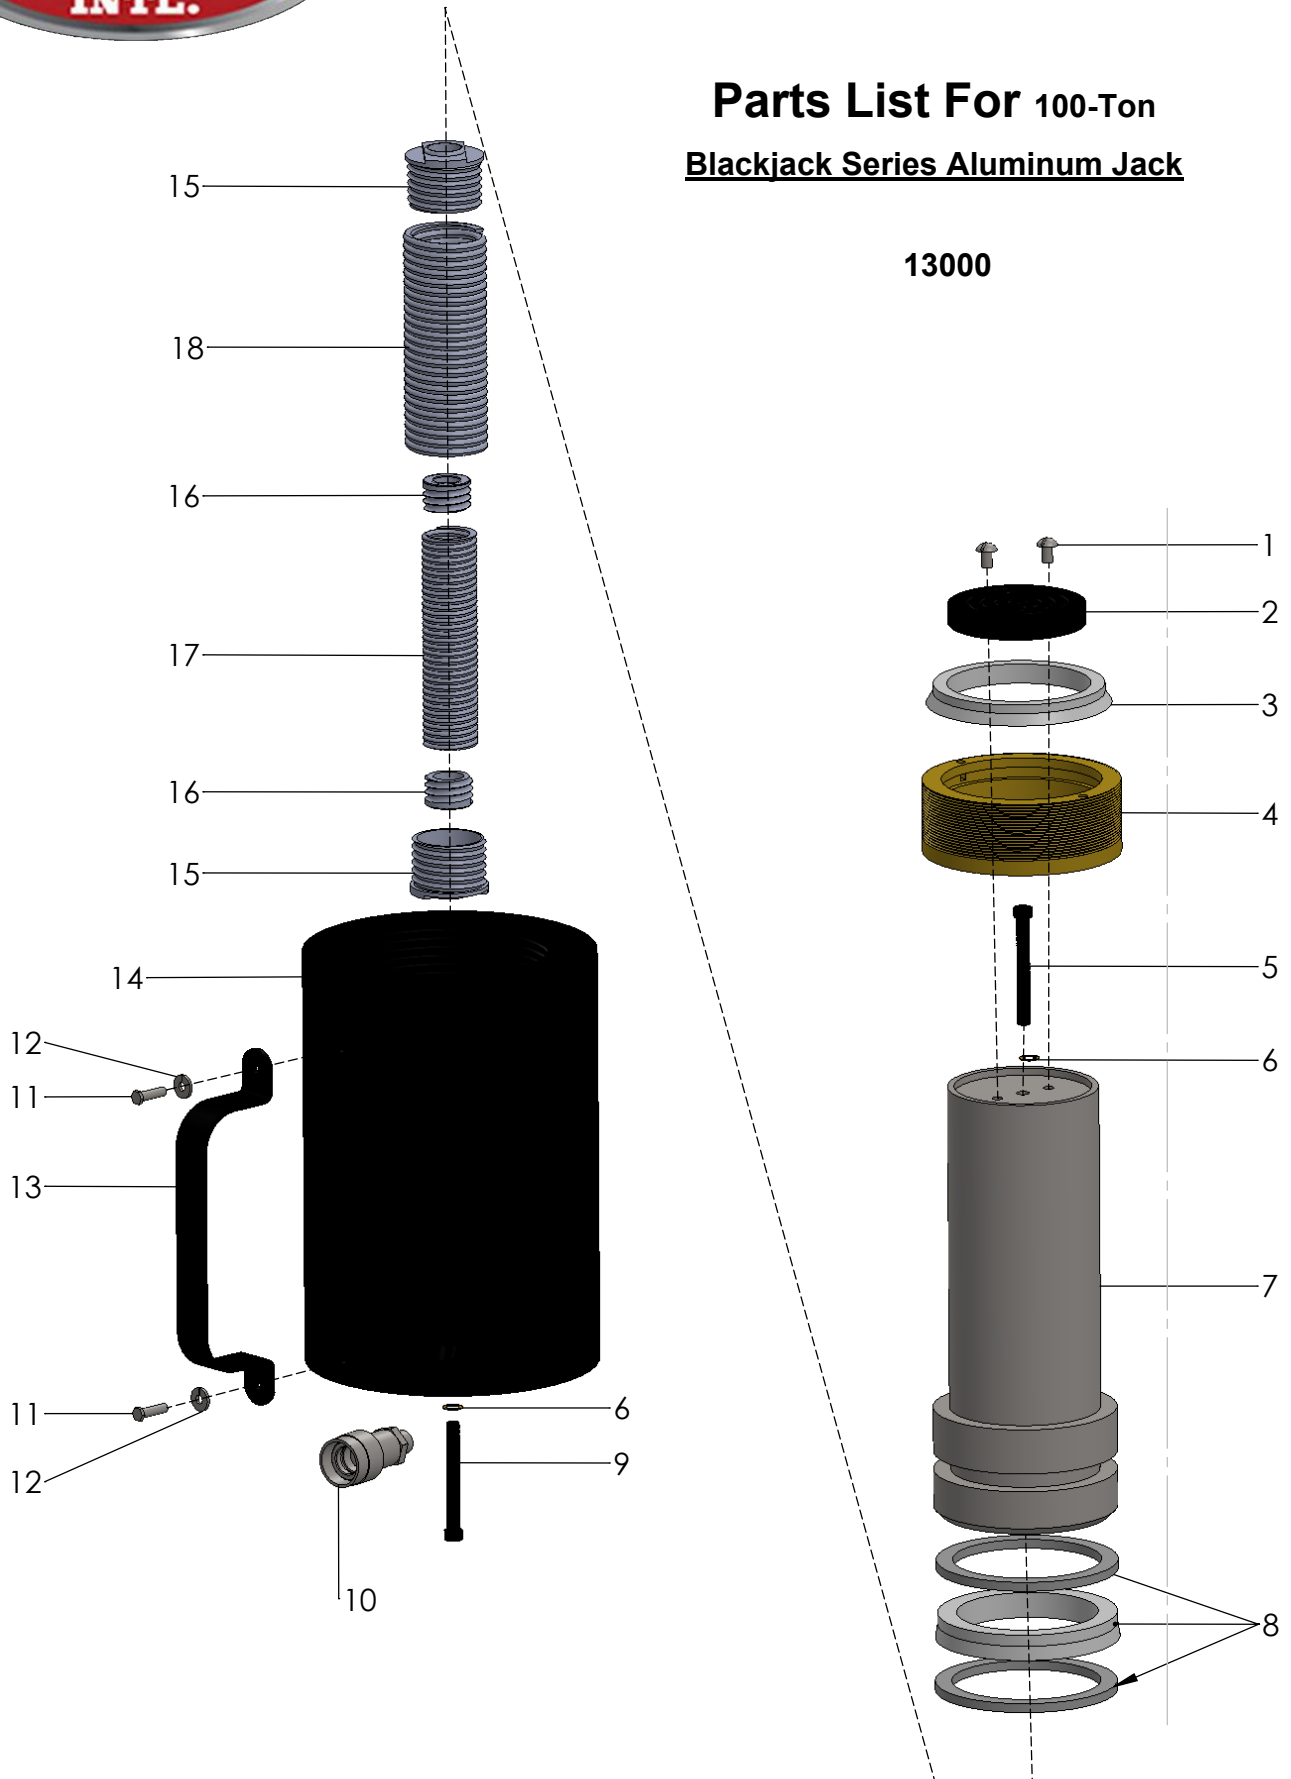

# PARTS BREAKDOWN

## Parts List For 100-Ton Blackjack Series Aluminum Jack

13000

# PARTS BREAKDOWN

**Parts List For**  
**100-Ton Blackjack Series**  
**Aluminum Jack**  
**13000**

Item	Part No.	Qty	Description
1	13000-001	2	Mach. Screw, 3/8" - 16 x 3"
2	13000-002	1	Saddle
3	13000-003	1	Rod Wiper
4	13000-004	1	Retainer Nut (Torque to 90/100 ft. lbs. wet or dry)
5	13000-005	1	Cap Screw
6	13000-006	2	Copper Washer, 3/8"
7	13000-007	1	Piston Rod
8	13000-008	1	T-Seal & Backup Rings (Smooth side against seal)
9	13000-009	1	Cap Screw
10	13000-010	1	Ram Half Coupler
11	13000-011	2	Cap Screw, 1/4 - 20 x 1/2"
12	13000-012	2	Lock washer
13	13000-013	1	Handle
14	13000-014	1	Cylinder Body
15	13000-015	2	Spring Retainer
16	13000-016	2	Spring Retainer
17	13000-017	1	Extension Spring
18	13000-018	1	Extension Spring