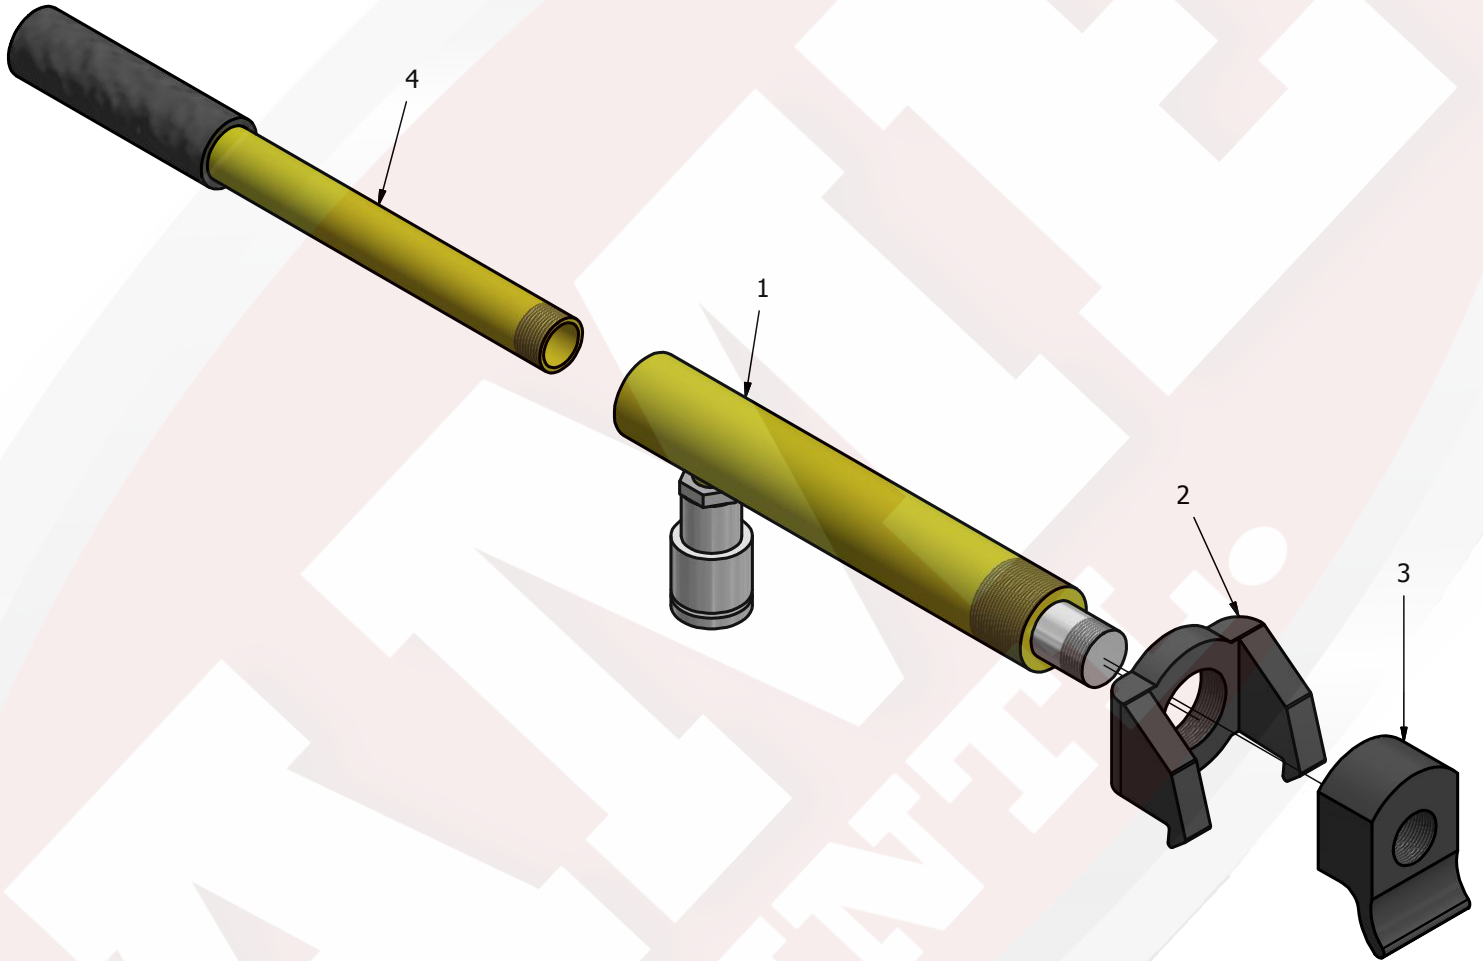

# PARTS BREAKDOWN

## Parts List For Bead Push Off Tool 11080

## Parts List For

Bead Push Off Tool

11080

11080 PARTS LIST		
ITEM	QTY	DESCRIPTION
1	1	Cylinder Assembly
2	1	Hook
3	1	Press Body
4	1	Handle Assembly