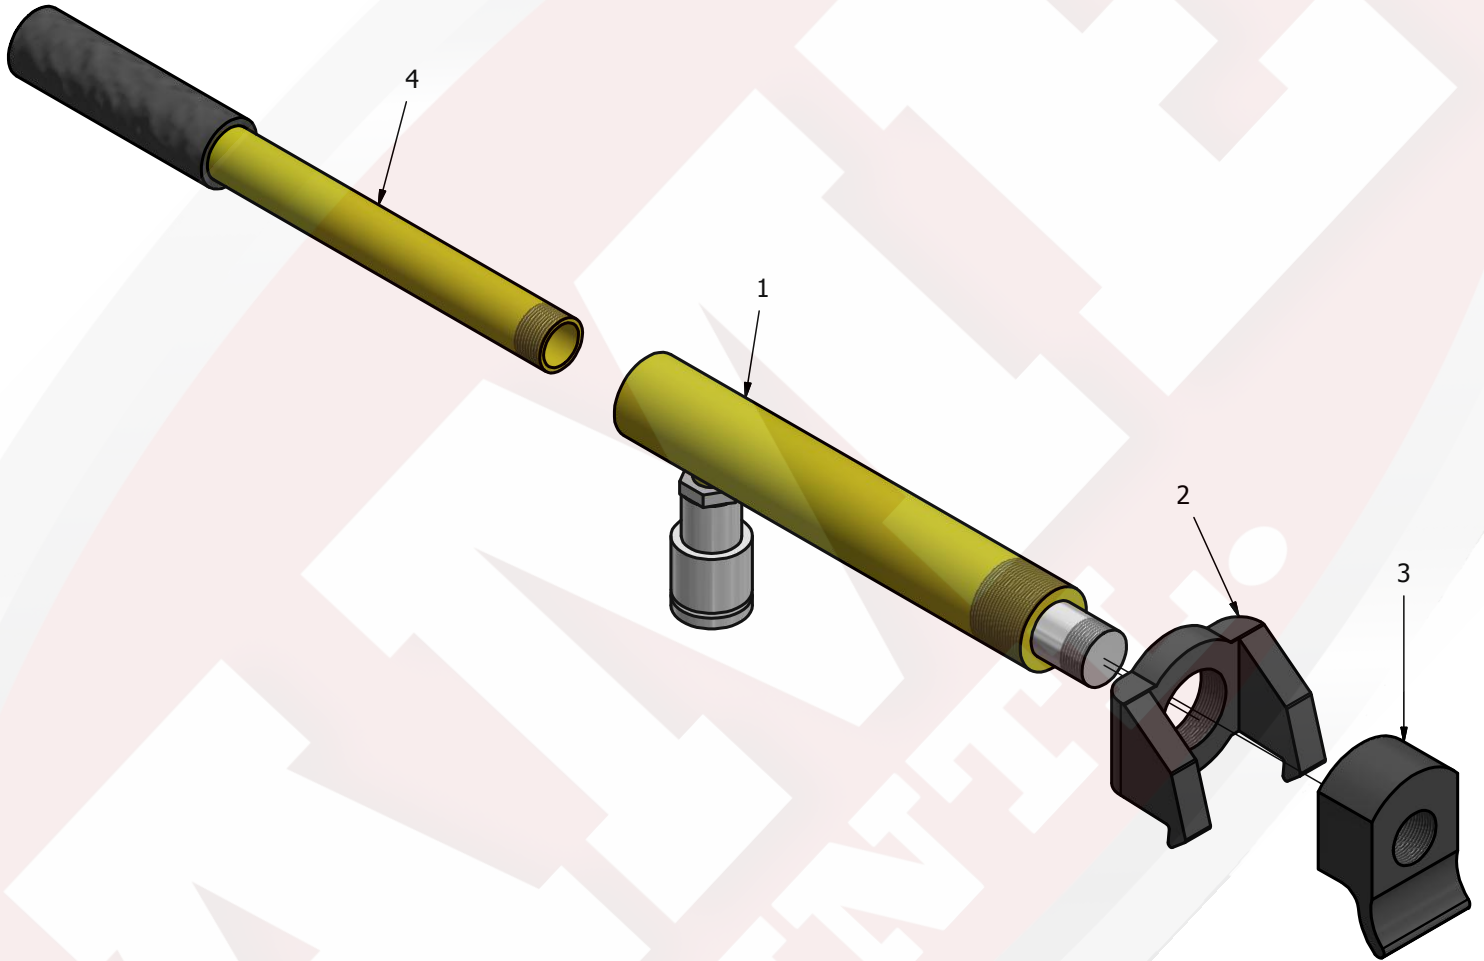

PARTS BREAKDOWN

Parts List For Bead Push Off Tool 11080

PARTS BREAKDOWN

Parts List For

Bead Push Off Tool

11080

11080 PARTS LIST		
ITEM	QTY	DESCRIPTION
1	1	Cylinder Assembly
2	1	Hook
3	1	Press Body
4	1	Handle Assembly