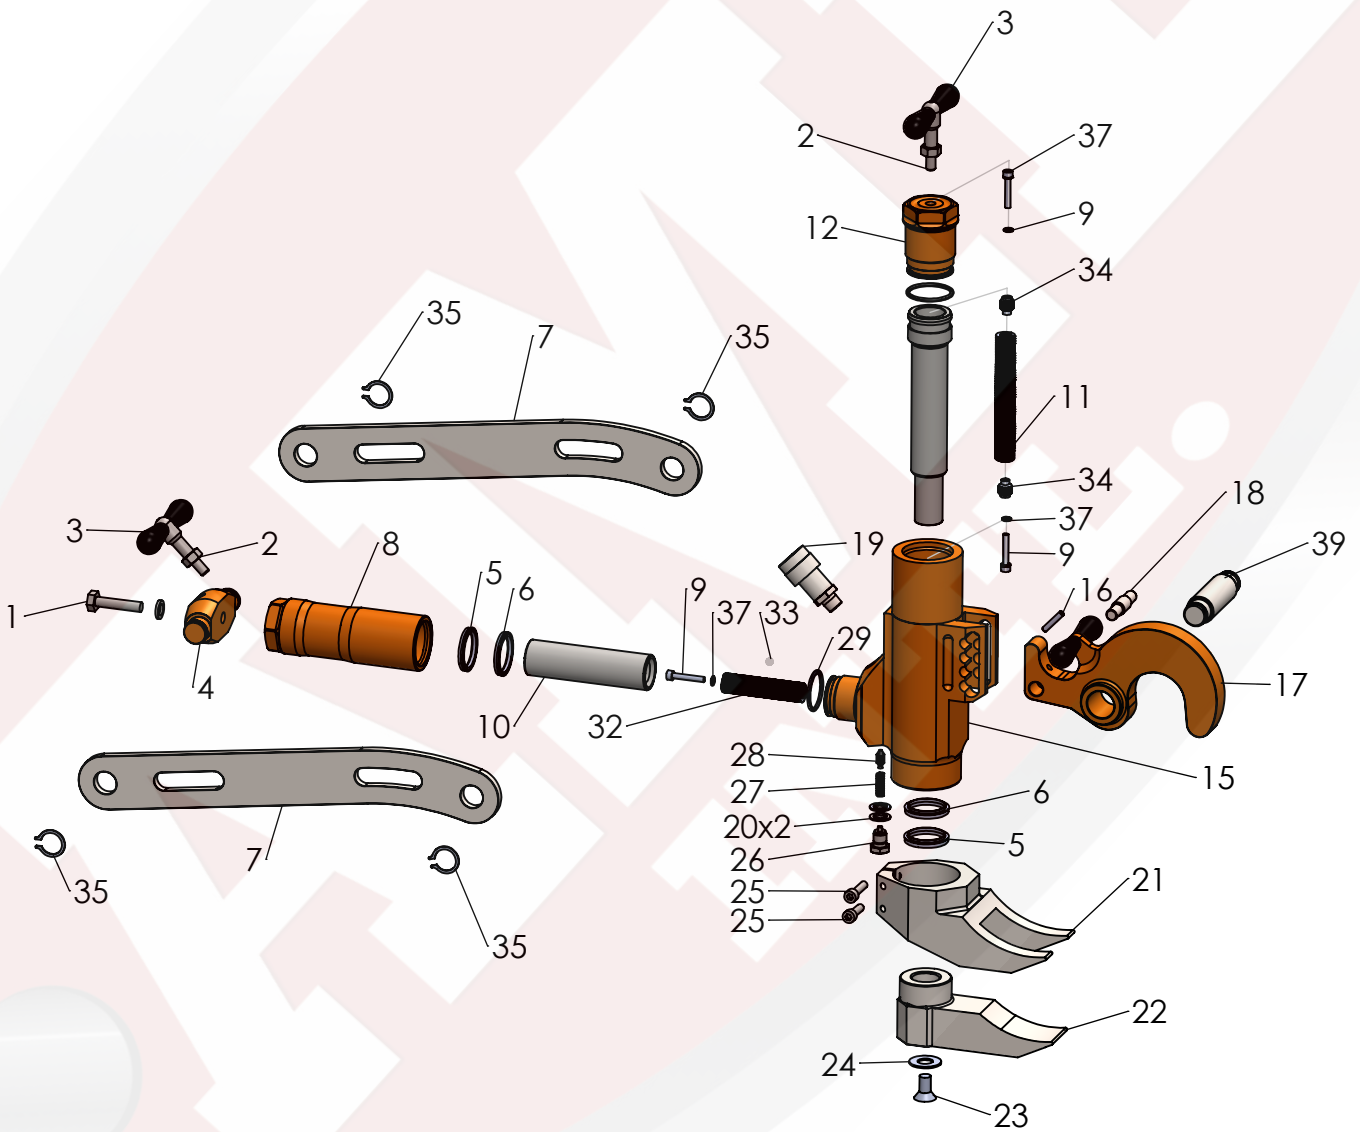

PARTS BREAKDOWN

Parts List For Diamondback Aluminum Tire Bead Breaker Model 11076

PARTS BREAKDOWN

Parts List For Diamondback Aluminum Tire Bead Breaker Model 11076

ITEM	PART #	Stock #	Description	Qty
1	11075-001	71412321	BOLT	1
2	11075-002	71412322	NUT	2
3	11075-003	71411177	HANDLE	2
4	11075-004	71412323	BASE, CONNECTING ROD	1
5	11075-005	*	RING,SEAL	2
6	11075-006	*	RING,SEAL	2
7	11075-007	71412264	ROD CONNECTOR	2
8	11075-008	71412324	HOUSING,CLAMP CYL	1
9	11075-009	71412265	SCREW	3
10	11075-010	71412325	ROD,CLAMP CYL	1
11	11075-011	71412266	SPRING- SEE #34	1
12	11075-012	71412326	HEAD, BREAKER CYL	1
13	11075-013	*	SEAL	1
14	11075-014	71412327	ROD, BREAKER CYL	1
15	11075-015	71412328	BODY	1
16	11075-016	71412329	SCREW	1
17	11075-017	71412267	JAW	1
18	11075-018	71412330	PIN, JAW PIVOT	1
19	16060	71411176	COUPLER	1
20	11075-020	71411174	WASHER	2

PARTS BREAKDOWN

Parts List For Diamondback Aluminum Tire Bead Breaker Model 11076

ITEM	PART #	Stock #	Description	Qty
21	11075-021	71412268	TEETH, CLAMPING	1
22	11075-022	71412269	TONGUE	1
23	11075-023	71412270	SCREW	1
24	11075-024	71412271	WASHER	1
25	11075-025	71412331	SCREW	2
26	11075-026	71411175	PLUG	1
27	11075-027	71411173	SPRING	1
28	11075-028	71412272	BALL, SEQUENCING	1
29	11075-029	76396884	* O-RING	1
30	11075-030	71412332	WASHER	1
31	11075-031	71412333	SCREW	1
32	11075-032	71412273	SPRING- SEE #34	1
33	11075-033	71412274	BALL	1
34	11075-034	71412334	NUT- AVAILABLE ONLY W/ 11 & 32 SUB ASSY.	
35	11075-035	71412275	SNAP RING	4
36	11075-036	*	SEAL	1
37	11075-037	71412335	* METALLIC SEAL WASHER	3
38				
39	11075-039	71412277	PIN, ROD CONNECTOR	1
40	11075-040	94396604	*SEAL KIT (INCL. 5, 6, 13, 29, 36, 37, 42, 43)	1
41			LOCK WASHER	2
42			* SEAL	1
43			* BACK-UP RING	2