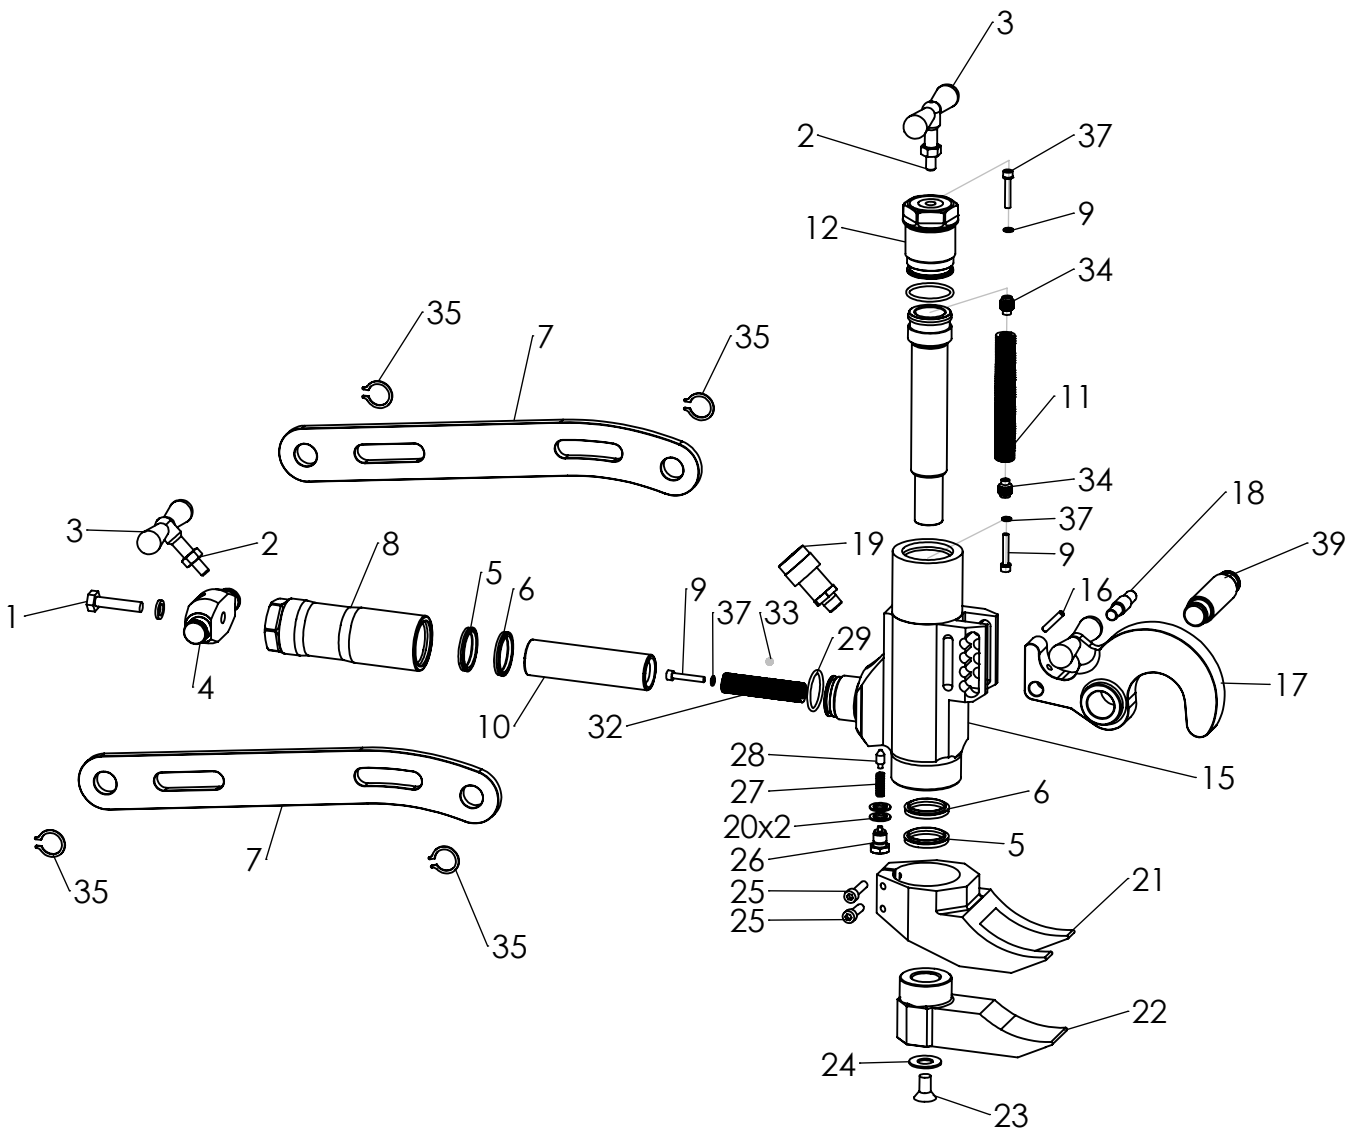

# PARTS BREAKDOWN

## Parts List For Diamondback Aluminum Tire Bead Breaker Model 11076

## Parts List For Diamondback Aluminum Tire Bead Breaker Model 11076

ITEM	PART #	Stock #	Description	Qty
1	11075-001	71412321	BOLT	1
2	11075-002	71412322	NUT	2
3	11075-003	71411177	HANDLE	2
4	11075-004	71412323	BASE, CONNECTING ROD	1
5	11075-005	*	RING,SEAL	2
6	11075-006	*	RING,SEAL	2
7	11075-007	71412264	ROD CONNECTOR	2
8	11075-008	71412324	HOUSING,CLAMP CYL	1
9	11075-009	71412265	SCREW	3
10	11075-010	71412325	ROD,CLAMP CYL	1
11	11075-011	71412266	SPRING- SEE #34	1
12	11075-012	71412326	HEAD, BREAKER CYL	1
13	11075-013	*	SEAL	1
14	11075-014	71412327	ROD, BREAKER CYL	1
15	11075-015	71412328	BODY	1
16	11075-016	71412329	SCREW	1
17	11075-017	71412267	JAW	1
18	11075-018	71412330	PIN, JAW PIVOT	1
19	16060	71411176	COUPLER	1
20	11075-020	71411174	WASHER	2

## Parts List For Diamondback Aluminum Tire Bead Breaker Model 11076

ITEM	PART #	Stock #	Description	Qty
21	11075-021	71412268	TEETH, CLAMPING	1
22	11075-022	71412269	TONGUE	1
23	11075-023	71412270	SCREW	1
24	11075-024	71412271	WASHER	1
25	11075-025	71412331	SCREW	2
26	11075-026	71411175	PLUG	1
27	11075-027	71411173	SPRING	1
28	11075-028	71412272	BALL, SEQUENCING	1
29	11075-029	76396884	* O-RING	1
30	11075-030	71412332	WASHER	1
31	11075-031	71412333	SCREW	1
32	11075-032	71412273	SPRING- SEE #34	1
33	11075-033	71412274	BALL	1
34	11075-034	71412334	NUT- AVAILABLE ONLY W/ 11 & 32 SUB ASSY.	
35	11075-035	71412275	SNAP RING	4
36	11075-036	*	SEAL	1
37	11075-037	71412335	* METALLIC SEAL WASHER	3
38				
39	11075-039	71412277	PIN, ROD CONNECTOR	1
40	11075-040	94396604	*SEAL KIT (INCL. 5, 6, 13, 29, 36, 37, 42, 43)	1
41			LOCK WASHER	2
42			* SEAL	1
43			* BACK-UP RING	2